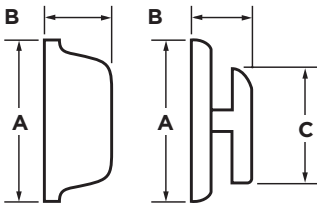

- Featuring SmartKey Security™
- ANSI/BHMA Grade 2 Certified
- Easy to Install

780 Deadbolt
in Polished Chrome

#1 SELLING U.S. LOCK BRAND*

Numerator TruView, Unit Share Report, 2023

Specifications

Door Prep	780, 782 & 785: Crossbore 2 1/8" Edge Bore 1"
Backset	Adjustable 2 3/8" or 2 3/4"
Door Thickness	1 3/8" - 1 3/4" Doors standard. Thick door service part available for up to 2 1/4"
Cylinder	SmartKey Security™ or traditional pin & tumbler
Faceplates	1" x 2 1/4" Includes round corner, square corner & drive in
Strikes	1 1/8" x 2 3/4" Includes round corner, square corner & full lip round corner
Bolt	1" Throw
Door Handing	Reversible for right or left-hand doors
ANSI/BHMA	Grade 2 Certified
UL	782 meets UL 3-hour fire rating and is available in 15, 26D & 514 finishes
Rose	N/A
ADA	Interior turn piece meets 4.13.9 ADA requirements
Warranty	Lifetime Mechanical and Lifetime Finish

Dimensions

Design	A	B	C (Keyed)
780, 782 Interior	2 1/2"	15/16"	1 25/32"
780, 782 Exterior	2 5/8"	1 1/8"	-
785 Interior	2 5/8"	1 1/8"	-
785 Exterior	2 5/8"	1 1/8"	-

Finishes

Matte
Black **514**

Polished
Brass **L03/3**

Satin
Nickel **15**

Venetian
Bronze **11P**

Polished
Chrome **26**

Satin
Chrome **26D**

LIFETIME
WARRANTY

Functions

780/782UL Single Cylinder:

Deadbolt operated by key outside and thumb turn inside.

785 Double Cylinder:

Deadbolt operated by key both sides.

Combo Pack:

Deadbolt operated by key outside and thumb turn inside. Knob operated by key outside and thumb turn inside. - 740H/780 15 SMT

One Key For All Your Locks