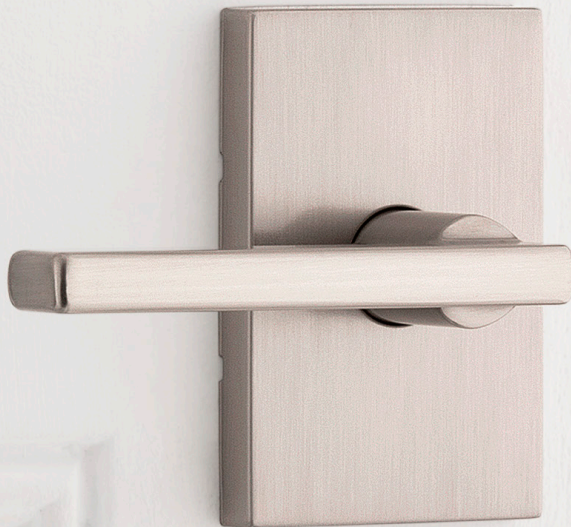

Kwikset
SIGNATURE SERIES

HALIFAX™ LEVER

SAN CLEMENTE RECTANGULAR TRIM

The Halifax lever with the San Clemente rectangular trim features a new chassis with superior feel and anti-lever sag. Pair with any contemporary mechanical or electronic deadbolt

- ANSI/BHMA Grade AAA Certified
- Easy to Install
- Best-in-class Lever Chassis
- Significantly Reduced Lever Sag
- Greater Feel
- New, Bold, Rectangular Trim

Halifax™ Rectangle Passage Lever
in Matte Black

#1 SELLING U.S. LOCK BRAND*

Numerator TruView, Unit Share Report, 2023

Specifications

Door Prep	Cross Bore 2-1/8". Edge Bore 1"
Backset	Adjustable 2 3/8" or 2 3/4"
Door Thickness	1 3/8" - 1 3/4" Doors standard Thick Door Kit Available for 720 & 740 functions
Cylinder	SmartKey Security™
Faceplates	1" x 2 1/4" includes round corner, square corner and drive-in
Strikes	Includes 2 1/4" full lip round corner, other options available
Bolt	1/2" Throw
Door Handing	Reversible for right or left hand doors.
ANSI/BHMA	A156.30 Grade AAA certified
ADA	720 & 730 functions are in compliance with the American National Standards Institute (ANSI A117.1)
UL	N/A
Warranty	Lifetime Mechanical and Lifetime Finish

Passage/Hall/Closet: Both levers
always free. - 720HFL RCT

Privacy/Bed/Bath: Both levers locked
or unlocked by push-button inside.
Outside lever unlocked by emergency
key. - 730HFL RCT

Keyed Entry Lever: Both sides locked
or unlocked by key outside or turn-
button inside. - 740HFL RCT