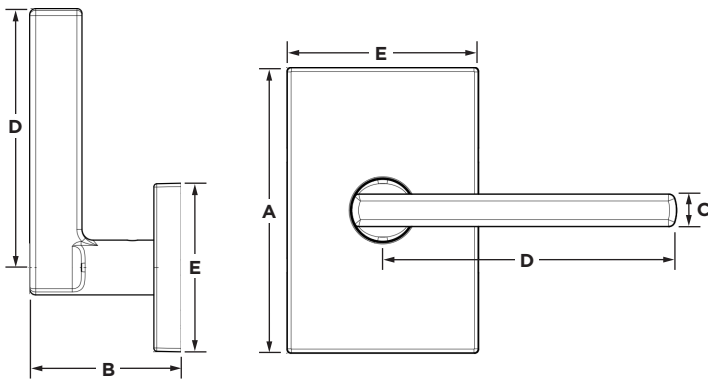

- ANSI/BHMA Grade AAA Certified
- Easy to Install
- Best-in-class Lever Chassis
- Significantly Reduced Lever Sag
- Greater Feel
- New, Bold, Rectangular Trim

Halifax™ Rectangle Passage Lever
in Matte Black

#1 SELLING U.S. LOCK BRAND*

Numerator TruView, Unit Share Report, 2023

Specifications

Door Prep	Cross Bore 2-1/8". Edge Bore 1"
Backset	Adjustable 2 3/8" or 2 3/4"
Door Thickness	1 3/8" - 1 3/4" Doors standard Thick Door Kit Available for 720 & 740 functions
Cylinder	SmartKey Security™
Faceplates	1" x 2 1/4" includes round corner, square corner and drive-in
Strikes	Includes 2 1/4" full lip round corner, other options available
Bolt	1/2" Throw
Door Handing	Reversible for right or left hand doors.
ANSI/BHMA	A156.30 Grade AAA certified
ADA	720 & 730 functions are in compliance with the American National Standards Institute (ANSI A117.1)
UL	N/A
Warranty	Lifetime Mechanical and Lifetime Finish

Dimensions

Design	A	B	B (Keyed)	C	D	E
Halifax™ RCT	4 1/8"	2 1/2"	2 9/16"	7/16"	4 1/4"	2 25/32"

Finishes

Matte
Black 514

Satin
Nickel 15

Polished
Chrome 26

LIFETIME
WARRANTY

Functions