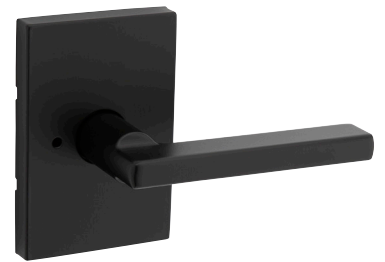

Kwikset
SIGNATURE SERIES

HALIFAX™ LEVER

SAN CLEMENTE RECTANGULAR TRIM

The Halifax lever with the San Clemente rectangular trim features a new chassis with superior feel and anti-lever sag. Pair with any contemporary mechanical or electronic deadbolt

- ANSI/BHMA Grade AAA Certified
- Easy to Install
- Best-in-class Lever Chassis
- Significantly Reduced Lever Sag
- Greater Feel
- New, Bold, Rectangular Trim

Halifax™ Rectangle Passage Lever
in Matte Black

#1 SELLING U.S. LOCK BRAND*

Numerator TruView, Unit Share Report, 2023

Specifications

Door Prep	Cross Bore 2-1/8". Edge Bore 1"
Backset	Adjustable 2 3/8" or 2 3/4"
Door Thickness	1 3/8" - 1 3/4" Doors standard Thick Door Kit Available for 720 & 740 functions
Cylinder	SmartKey Security™
Faceplates	1" x 2 1/4" includes round corner, square corner and drive-in
Strikes	Includes 2 1/4" full lip round corner, other options available
Bolt	1/2" Throw
Door Handing	Reversible for right or left hand doors.
ANSI/BHMA	A156.30 Grade AAA certified
ADA	720 & 730 functions are in compliance with the American National Standards Institute (ANSI A117.1)
UL	N/A
Warranty	Lifetime Mechanical and Lifetime Finish

Dimensions

Design	A	B	B (Keyed)	C	D	E
Halifax™ RCT	4 1/8"	2 1/2"	2 9/16"	7/16"	4 1/4"	2 25/32"

Finishes

Matte
Black 514

Satin
Nickel 15

Polished
Chrome 26

LIFETIME
WARRANTY

Functions