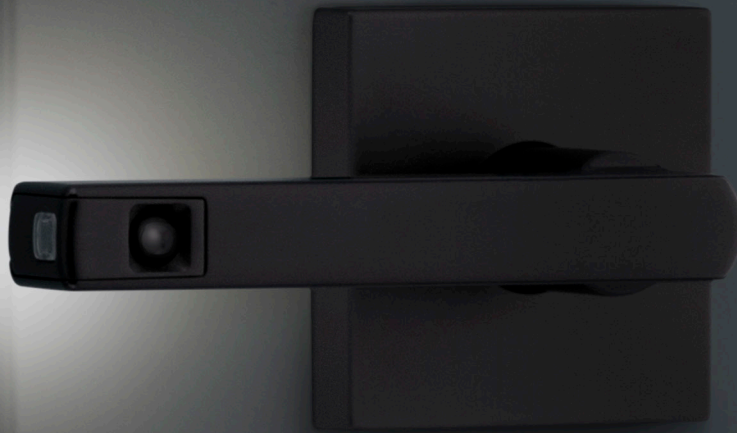

Kwikset
SIGNATURE SERIES

HALIFAX™ LED LEVER

DOOR LEVER WITH MOTION SENSOR

Step into a new era of safety and style with the Halifax™ LED Lever. The LED light illuminates as you approach, making the handle easy to find in the dark, in kids' bedrooms or during a power outage. Combine it with Halifax™ levers you already own for a unified, modern look throughout your home.

- Light is activated when motion is detected approximately 10 feet away
- Light turns off after 7 seconds of undetected movement to extend battery life
- LED light on one side of the door only
- LED light can be installed on either side of the door
- Button located on the back of the lever grip for easy battery replacement
- 8 month average battery life*
- Uses 1 AAA battery (included with purchase)

Halifax LED Lever with square rose
in Matte Black

*Based on 20 activations per day, with each activation lasting 10 seconds

#1 SELLING U.S. LOCK BRAND*

Based on YipitData Unit Share Report, 2024

Specifications

Door Prep	Cross Bore 2-1/8". Edge Bore 1"
Backset	Adjustable 2 3/8" or 2 3/4"
Door Thickness	1 3/8" - 1 3/4" Doors standard Thick Door Kit available for 720 functions
Faceplates	1" x 2 1/4" includes round corner
Strikes	Includes 2 1/4" full lip round corner
Bolt	1/2" Throw
ANSI/BHMA	Grade AAA Certified: Finish/Durability/Security
Door Handing	Reversible for right or left hand doors
ADA	720 & 730 functions are in compliance with the American National Standards Institute (ANSI A117.1)
UL	N/A
Warranty	Lifetime Mechanical and Lifetime Finish 1 Year Electronics