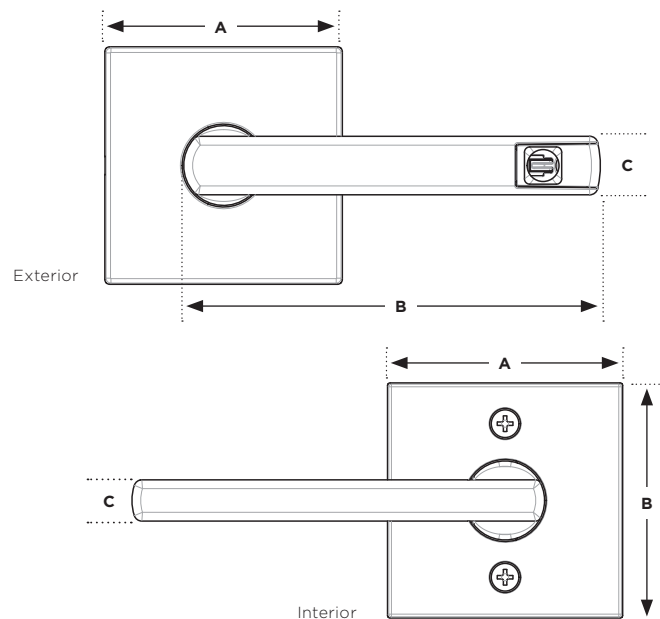

- Light is activated when motion is detected approximately 10 feet away
- Light turns off after 7 seconds of undetected movement to extend battery life
- LED light on one side of the door only
- LED light can be installed on either side of the door
- Button located on the back of the lever grip for easy battery replacement
- 8 month average battery life*
- Uses 1 AAA battery (included with purchase)

Door Prep	Cross Bore 2-1/8". Edge Bore 1"
Backset	Adjustable 2 3/8" or 2 3/4"
Door Thickness	1 3/8" - 1 3/4" Doors standard Thick Door Kit available for 720 functions
Faceplates	1" x 2 1/4" includes round corner
Strikes	Includes 2 1/4" full lip round corner
Bolt	1/2" Throw
ANSI/BHMA	Grade AAA Certified: Finish/Durability/Security
Door Handing	Reversible for right or left hand doors
ADA	720 & 730 functions are in compliance with the American National Standards Institute (ANSI A117.1)
UL	N/A
Warranty	Lifetime Mechanical and Lifetime Finish 1 Year Electronics

Dimensions

Design	A	B	C
Exterior	5 19/32"	4 7/10"	17/20 "
Interior	2 11/16"	2 11/16"	13/20 "

Finishes

Matte
Black 514

Functions

Passage/Hall/Closet: Both levers always free.
- 720HFL

Privacy/Bed/Bath: Both levers locked or unlocked by push-button inside. Outside lever unlocked by emergency key.
- 730HFL