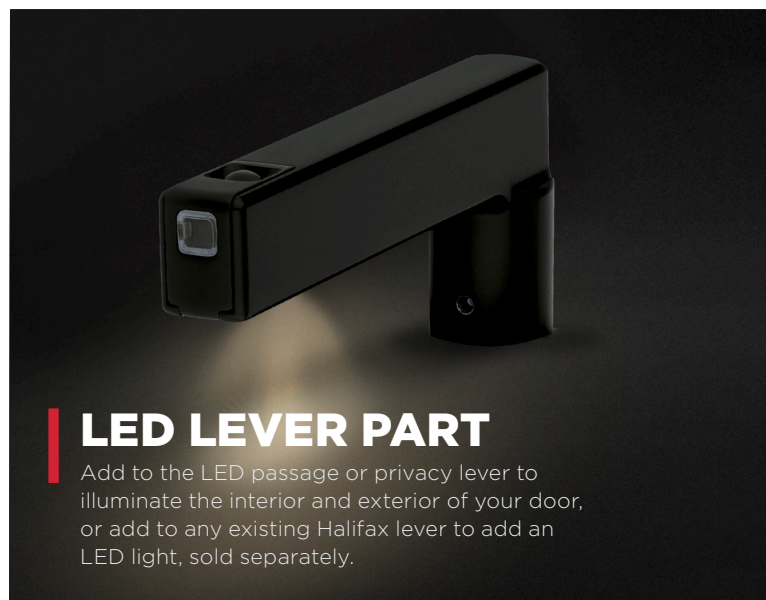

Kwikset
SIGNATURE SERIES

HALIFAX™ LED LEVER

DOOR LEVER WITH MOTION SENSOR

Step into a new era of safety and style with the Halifax™ LED Lever. The LED light illuminates as you approach, making the handle easy to find in the dark, in kids' bedrooms or during a power outage. Combine it with Halifax™ levers you already own for a unified, modern look throughout your home.

- Light is activated when motion is detected approximately 10 feet away
- Light turns off after 7 seconds of undetected movement to extend battery life
- LED light on one side of the door only
- LED light can be installed on either side of the door
- Button located on the back of the lever grip for easy battery replacement
- 8 month average battery life*
- Uses 1 AAA battery (included with purchase)

Dimensions

Design	A	B	C
Exterior	5 19/32"	4 7/10"	17/20 "
Interior	2 11/16"	2 11/16"	13/20 "

Finishes

Matte
Black 514

Functions

Passage/Hall/Closet: Both levers always free.
- 720HFL

Privacy/Bed/Bath: Both levers locked or unlocked by push-button inside. Outside lever unlocked by emergency key.
- 730HFL

LED Lever Part: Optional service part, attach to any Halifax lever to add LED light.- 83840-001

This product is designed for installation exclusively on interior doors as its electric components make it unsuitable for exterior use. Kwikset will not assume any liability for any damages resulting from installing this product on the exterior of the home.