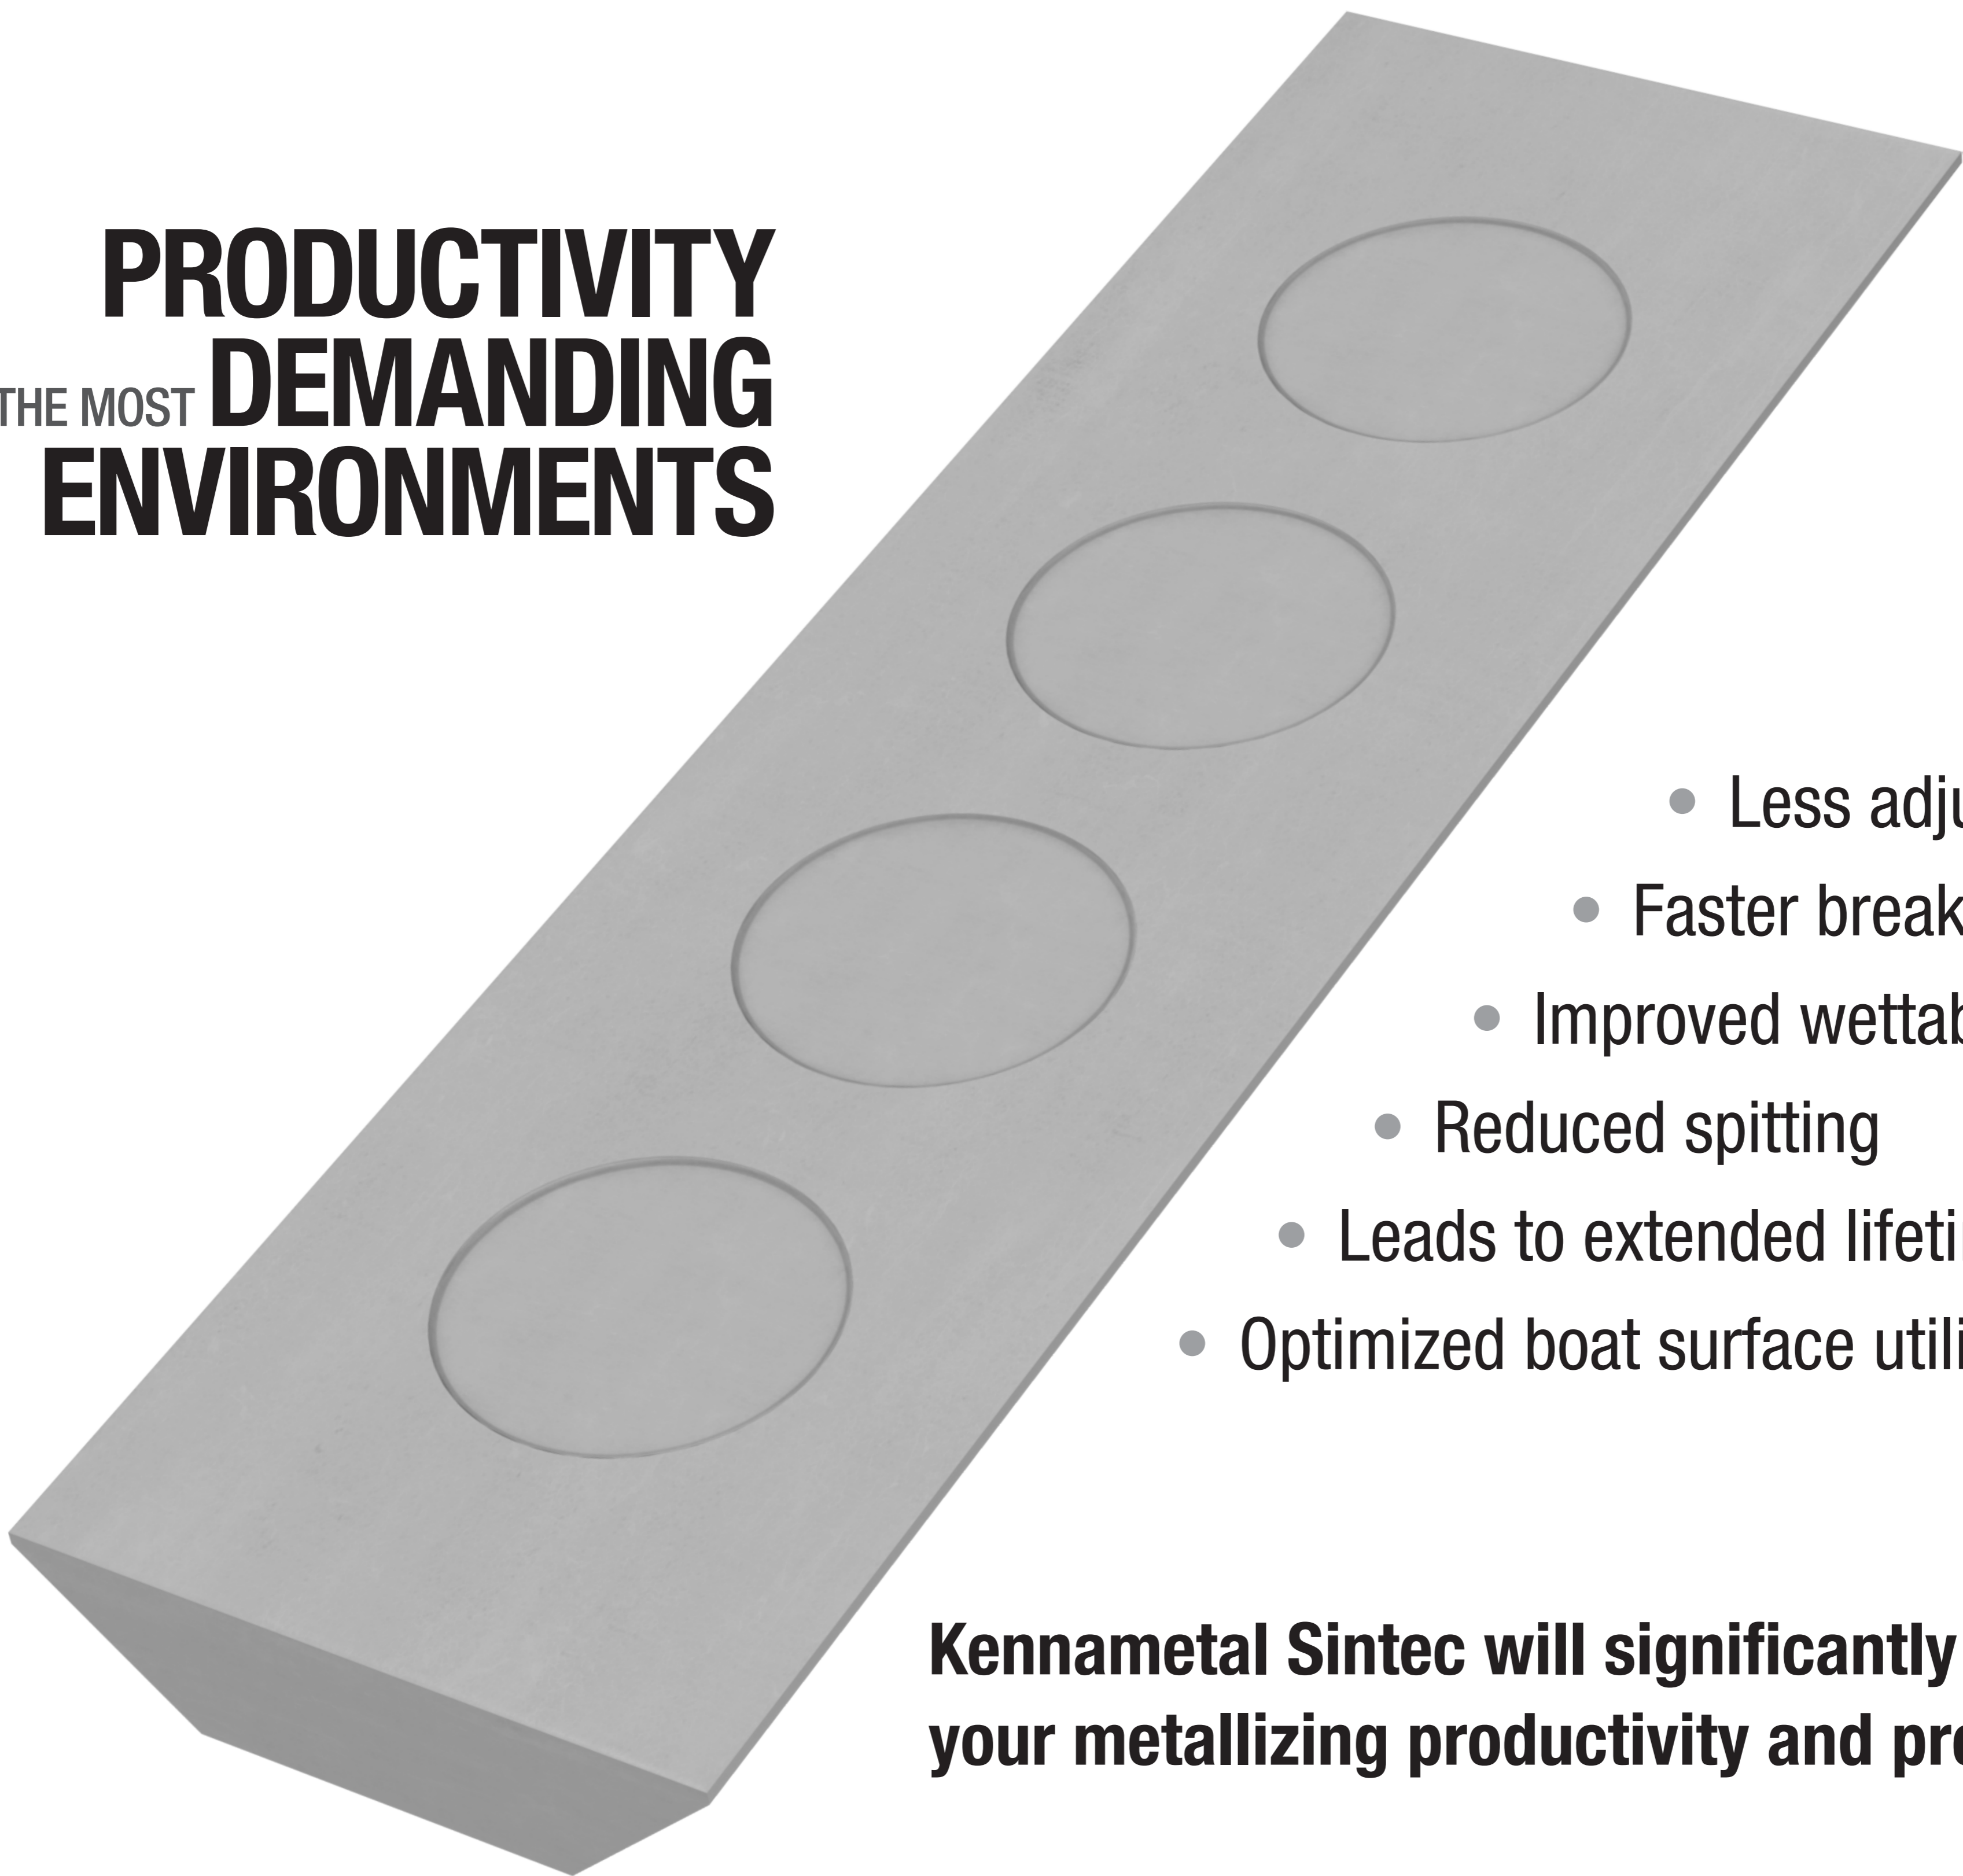

## T-Vap™ Select

**PRODUCTIVITY**  
IN THE MOST **DEMANDING**  
**ENVIRONMENTS**

- Less adjustment
- Faster break-in
- Improved wettability
- Reduced spitting
- Leads to extended lifetime
- Optimized boat surface utilization