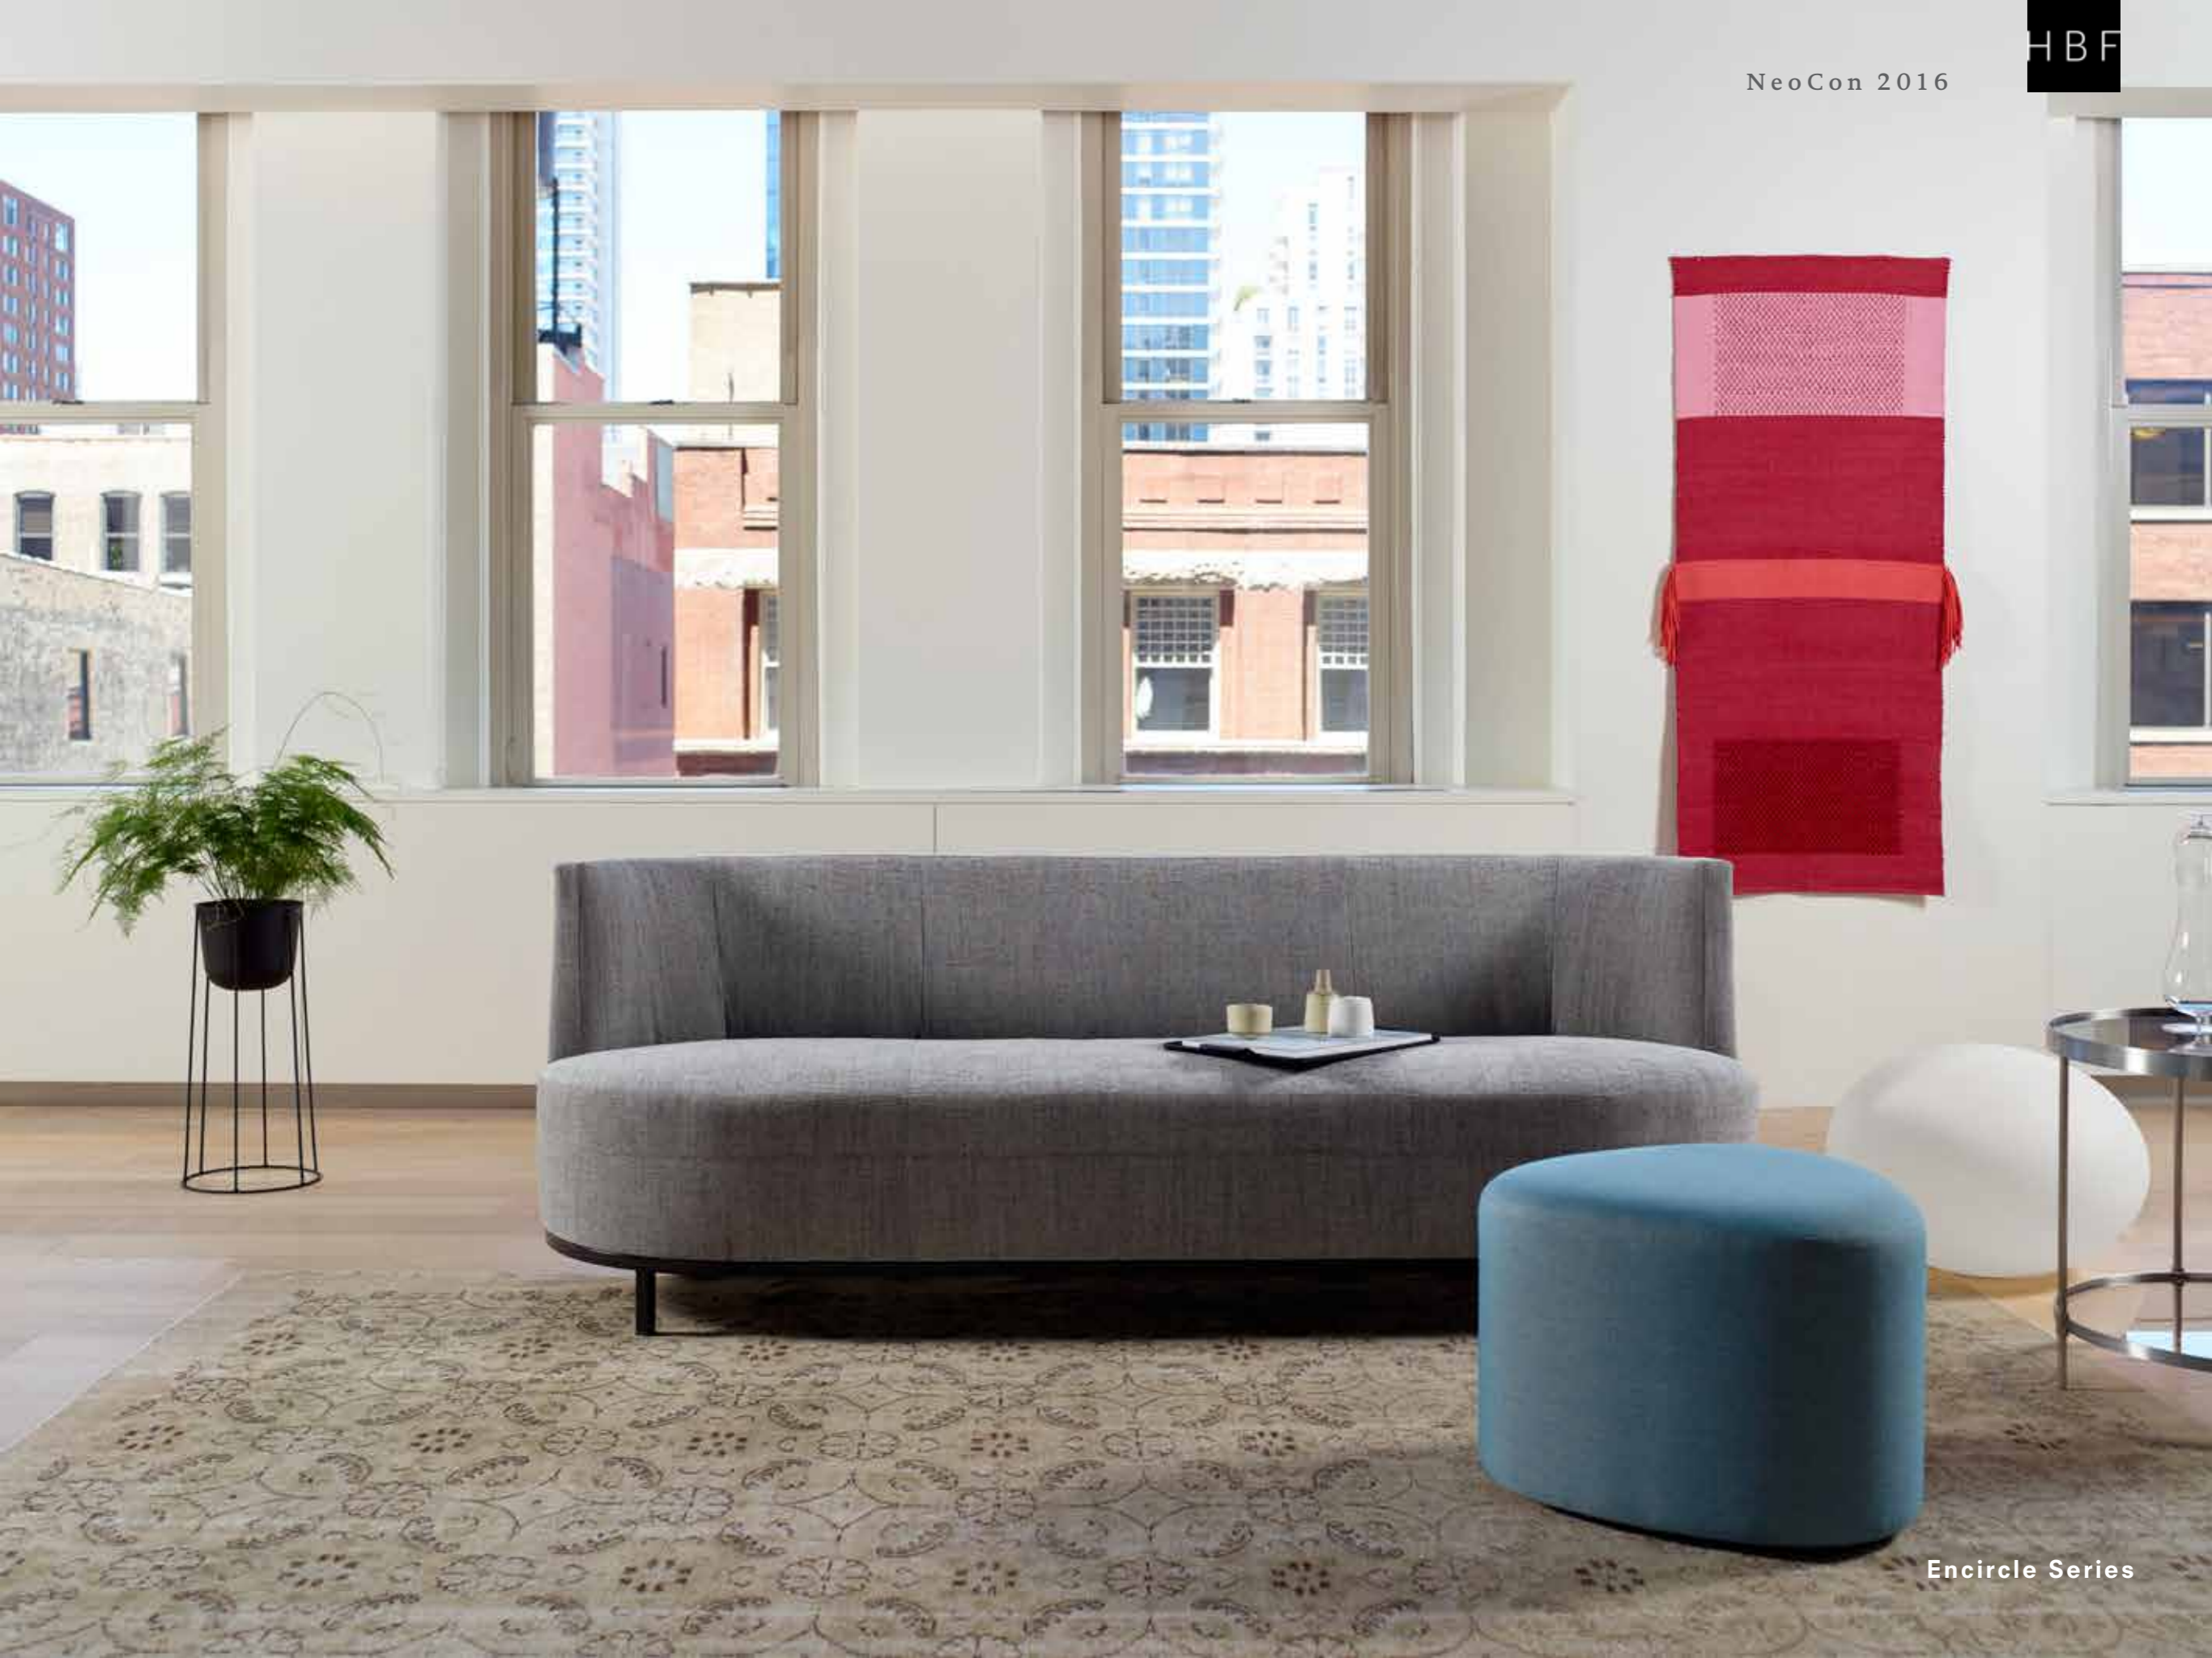

Encircle Series

The simple geometry of the sleek rounded profile of Encircle creates a generous, luxurious comfort with a modest footprint.

DESIGNER

Barbara Barry

COLLECTION

Lounge Chairs | Sofas

BASE

Brushed Stainless | Black Powder Coat

Encircle Series

Double Take Table Series

Double Take Table Series

Focusing on form – each piece is elemental and spare as it is warm and inviting. The circular frame of Double Take, paired with the top surface and shelf, provides twice the platform within the same footprint.