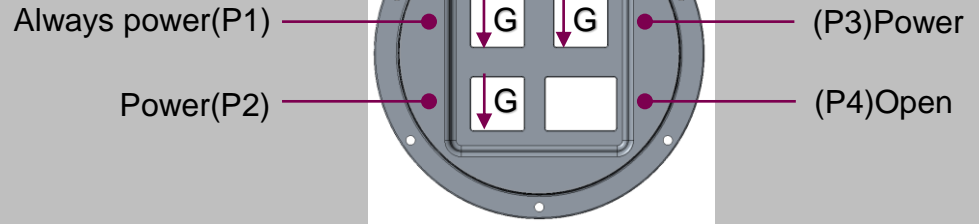

Configurations for Large powerPlay

3 Power + Open Data Port
HBF Model #: HVA71801-310

2 Power + 1 USB + Open Data Port
HBF Model #: HVA71801-211

1 Power + 2 USB + Open Data Port
HBF Model #: HVA71801-121