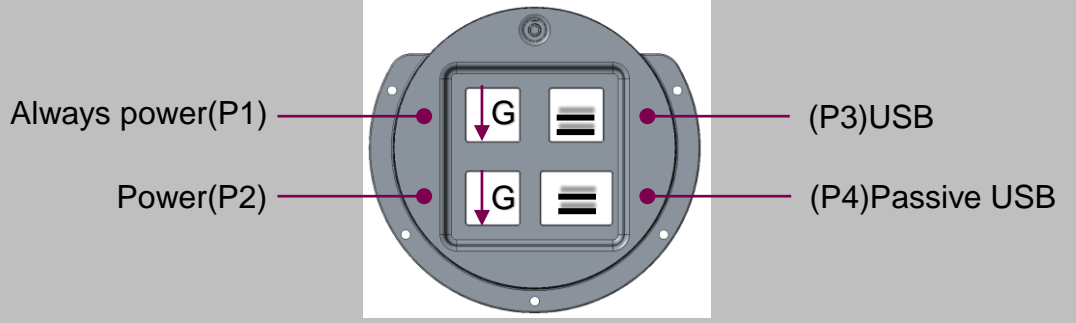

2 Power + 1 USB + Passive USB
HBF Model #: HVA71802-211