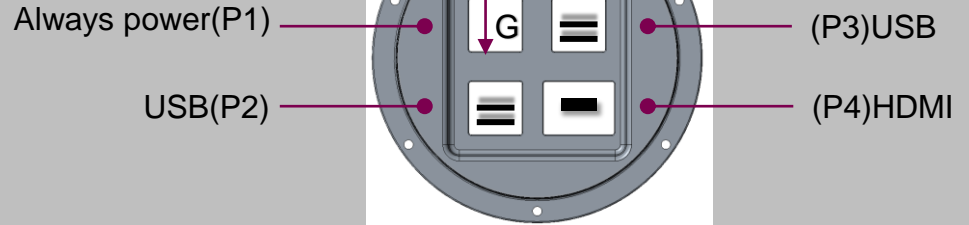

3 Power + Passive USB
HBF Model #: HVA71802-310

2 Power + 1 USB + Passive USB
HBF Model #: HVA71802-211

1 Power + 2 USB + Passive USB
HBF Model #: HVA71802-121

3 Power + HDMI
HBF Model #: HVA71803-310

2 Power + 1 USB + HDMI
HBF Model #: HVA71803-211

1 Power + 2 USB + HDMI
HBF Model #: HVA71803-121

3 Power + RJ45
HBF Model #: HVA71804-310

2 Power + 1 USB + RJ45
HBF Model #: HVA71804-211

1 Power + 2 USB + RJ45
HBF Model #: HVA71804-121

Configurations for Small powerPlay