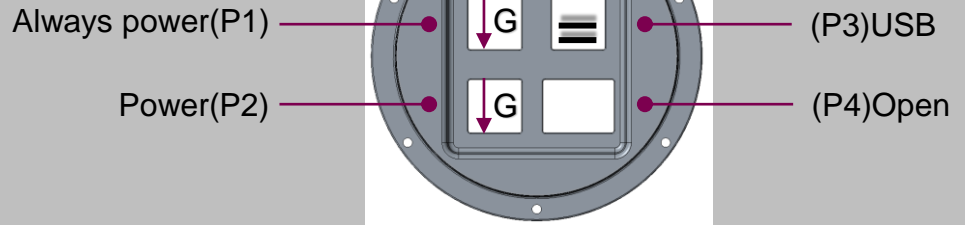

Configurations for Large powerPlay

3 Power + Open Data Port
HBF Model #: HVA71801-310

2 Power + 1 USB + Open Data Port
HBF Model #: HVA71801-211

1 Power + 2 USB + Open Data Port
HBF Model #: HVA71801-121