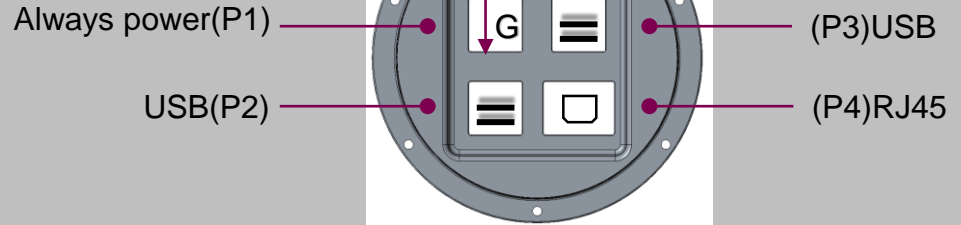

1 Power + 2 USB + HDMI
HBF Model #: HVA71803-121

3 Power + RJ45
HBF Model #: HVA71804-310

2 Power + 1 USB + RJ45
HBF Model #: HVA71804-211

1 Power + 2 USB + RJ45
HBF Model #: HVA71804-121

Configurations for Small powerPlay