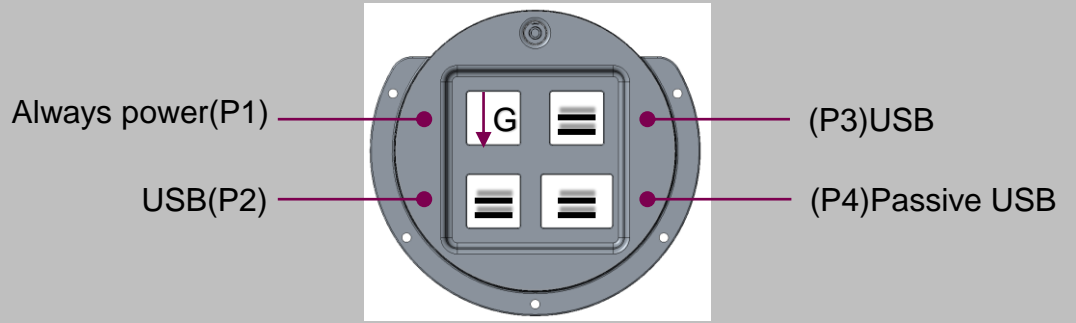

Configurations for Large powerPlay

3 Power + Open Data Port
HBF Model #: HVA71801-310

2 Power + 1 USB + Open Data Port
HBF Model #: HVA71801-211

1 Power + 2 USB + Open Data Port
HBF Model #: HVA71801-121

3 Power + Passive USB
HBF Model #: HVA71802-310

2 Power + 1 USB + Passive USB
HBF Model #: HVA71802-211

1 Power + 2 USB + Passive USB
HBF Model #: HVA71802-121

3 Power + HDMI
HBF Model #: HVA71803-310

2 Power + 1 USB + HDMI
HBF Model #: HVA71803-211