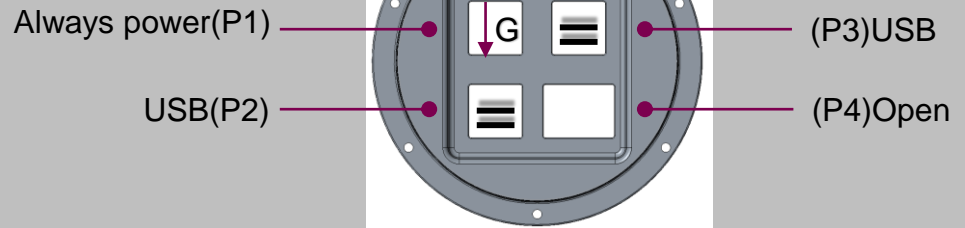

Configurations for Large powerPlay

3 Power + Open Data Port
HBF Model #: HVA71801-310

2 Power + 1 USB + Open Data Port
HBF Model #: HVA71801-211

1 Power + 2 USB + Open Data Port
HBF Model #: HVA71801-121