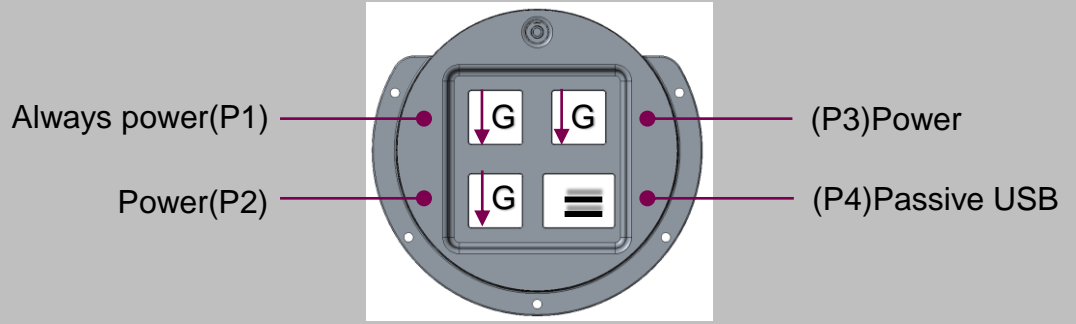

3 Power + Passive USB
HBF Model #: HVA71802-310