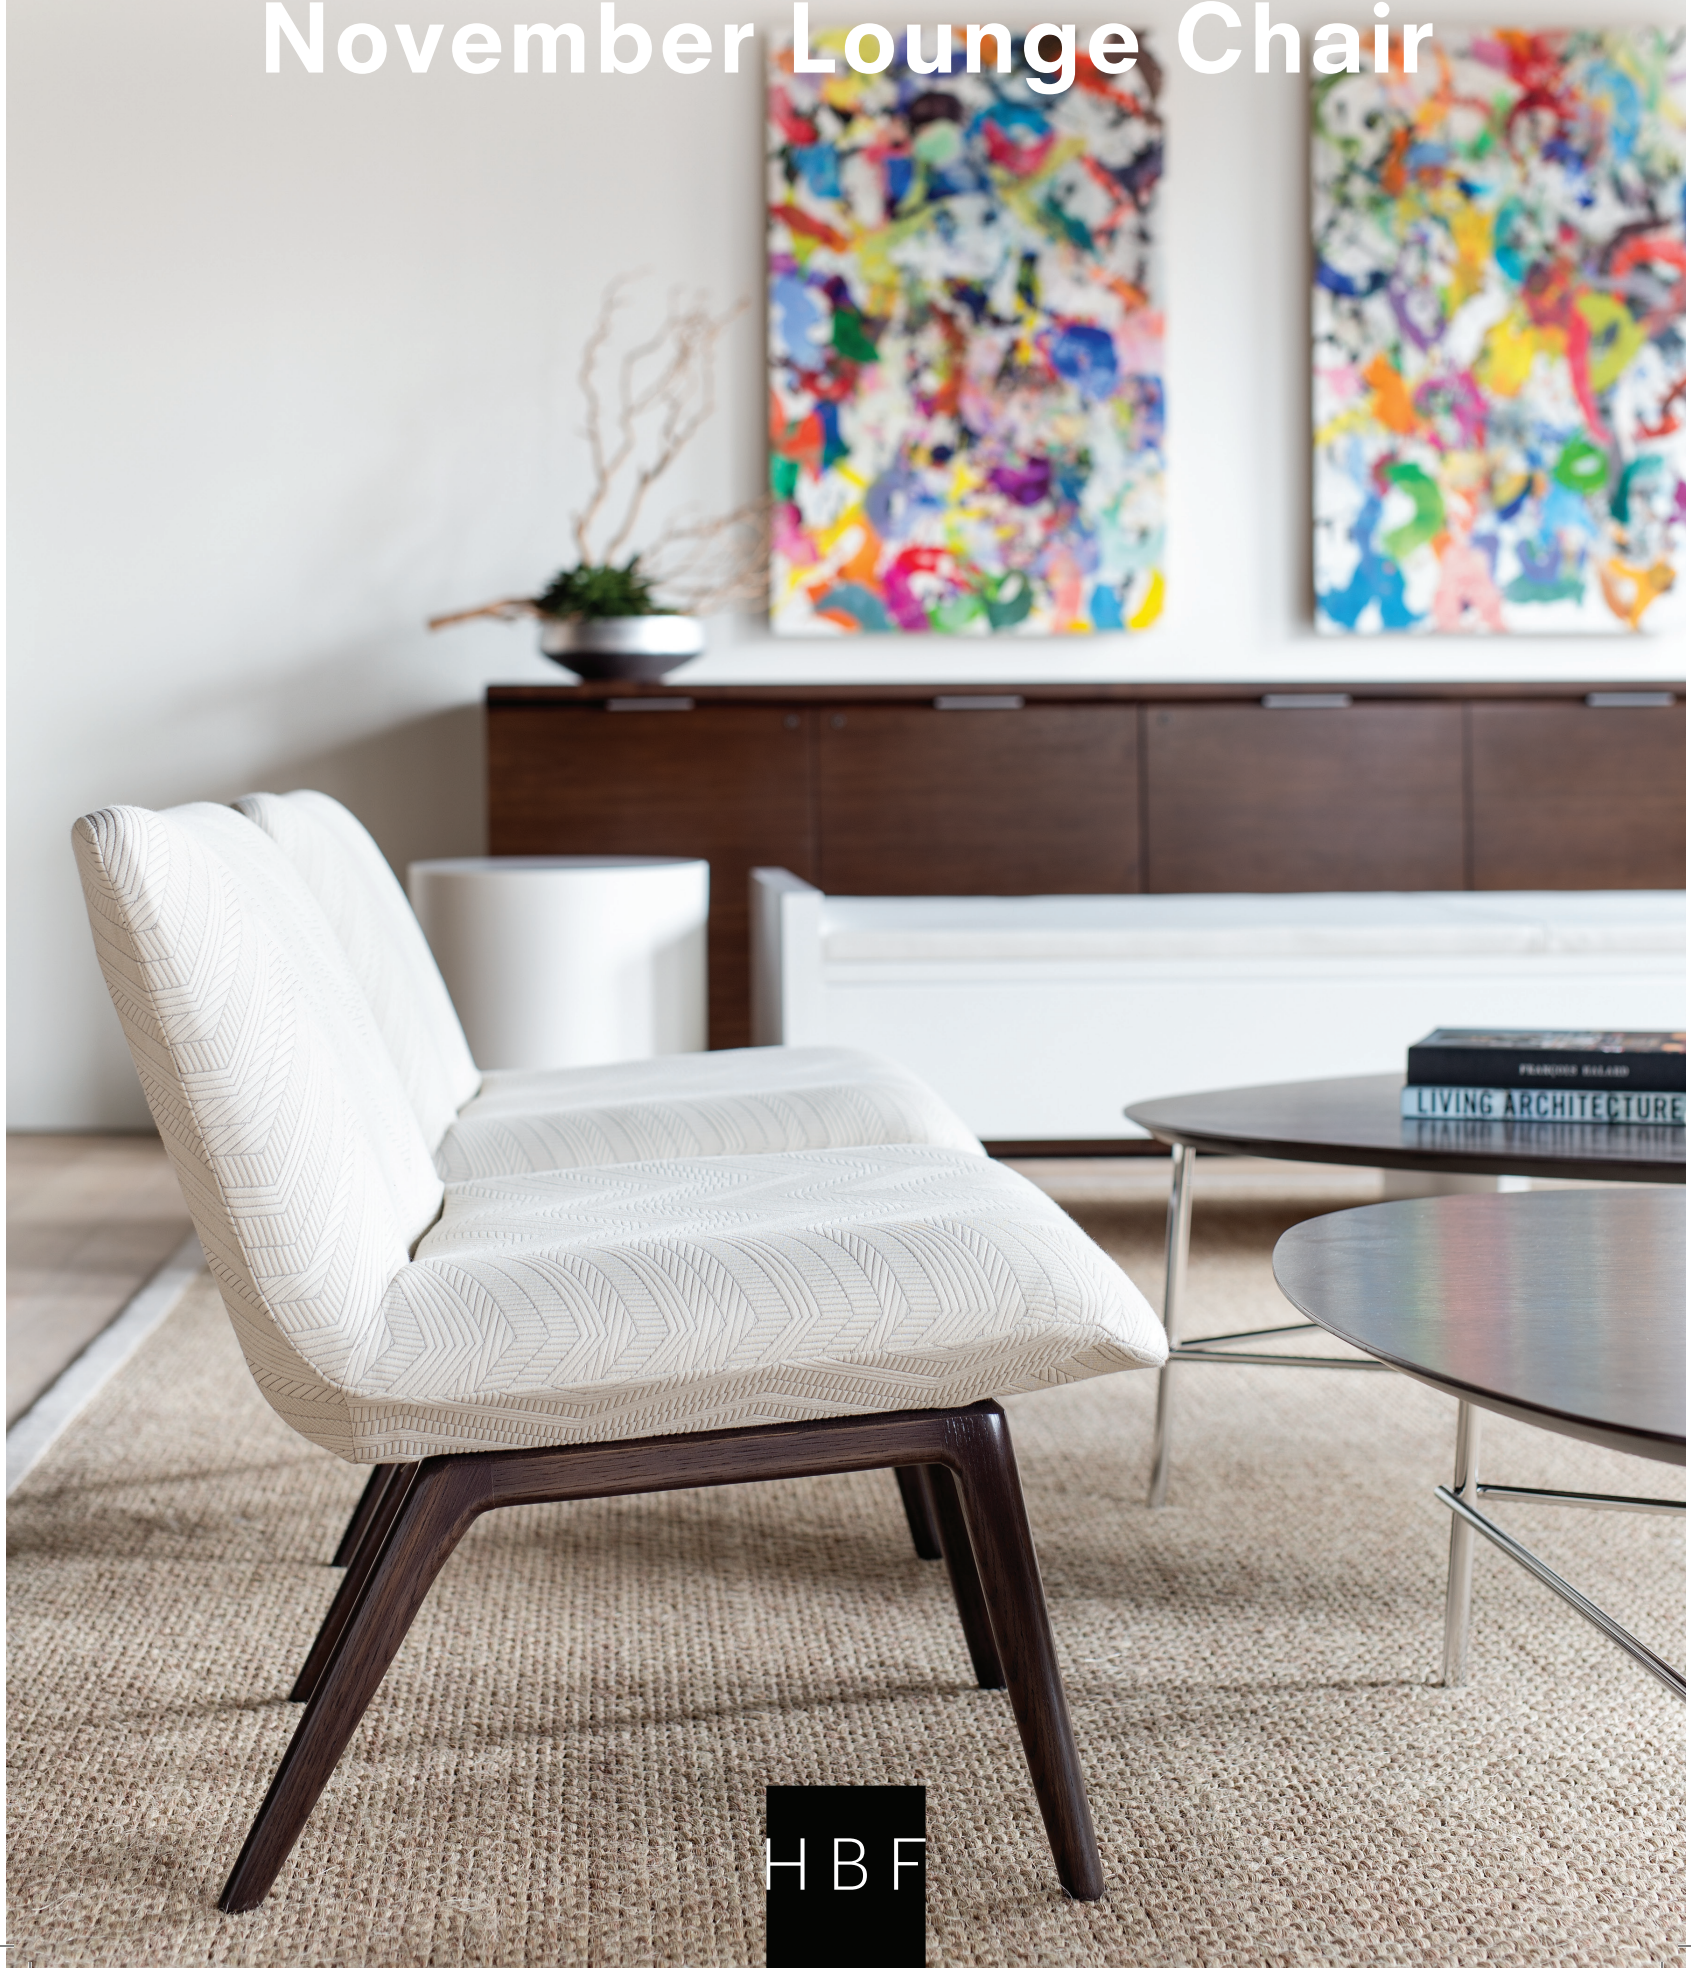

# November Lounge Chair

HBF

## NOVEMBER LOUNGE CHAIR

**HLN113-071**  
November Lounge Chair,  
Metal Base  
H 27.50" W 31.50" D 28"

**HLN113-081**  
November Armless Lounge Chair,  
Metal Base  
H 27.50" W 26" D 28"

**HLN113-091**  
November Lounge Chair,  
Wood Base  
H 27.50" W 31.50" D 28"