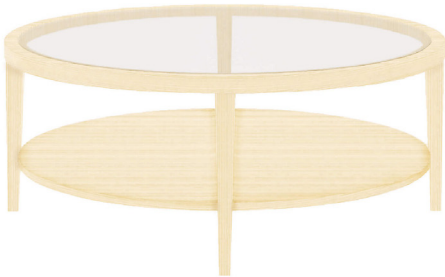

BARBARA BARRY

Frame Tables

HBF

FRAME TABLES

Frame Round Side Table

HTF50501R-2220
H 22.50" D 20.44"

HTF50501R-2224
H 22.50" D 24"

Frame Square Side Table

HTF50501S-2220
H 22.50" W 20.44" D 20.44"

HTF50501S-2224
H 22.50" W 24" D 24"

Frame Round Coffee Table

HTF50501R-1742
H 17" D 42.44"

Frame Rectangular Coffee Table

HTF50501E-175428
H 17" W 54" D 28"