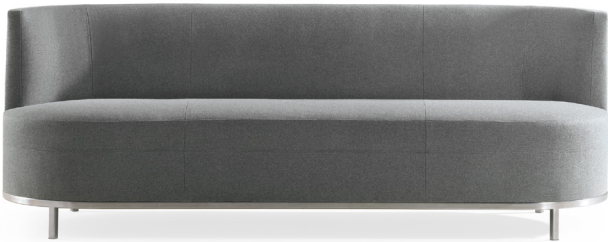

# Encircle Lounge

HBF

## ENCIRCLE LOUNGE

**HLJ309-021**  
Encircle Lounge – Self Return Base  
H 27.75" W 30.50" D 30.50"

**HLJ309-011**  
Encircle Lounge – Fixed Base  
H 27.75" W 30.50" D 30.50"

**HLJ309-013**  
Encircle Sofa  
H 29.50" W 84" D 31.50"