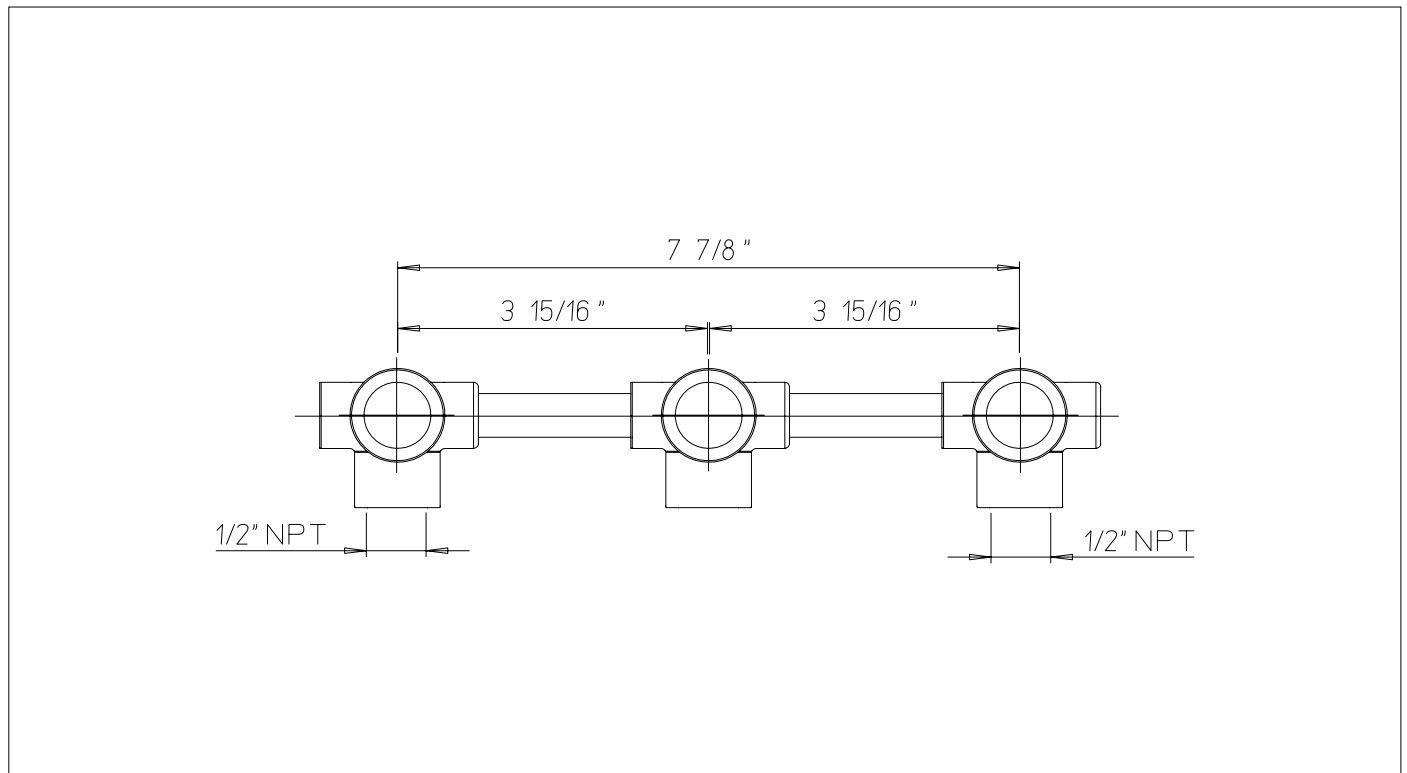

VALVE207

Wall-mounted lavatory faucet
 1/2" Rough-In Valve

STANDARDS

- Compliant with ASME A112.18.1 B125.1 when sold with external trim
- Certified by or IAPMO R&T Lab when sold with external

FEATURES

- Solid Brass Construction
- 1/4 turn ceramic disc valve
- 1/2" NPT connections
- Step-By-Step Installation Instructions
- Limited Lifetime Warranty

DIMENSIONS

Project _____
 Contractor _____