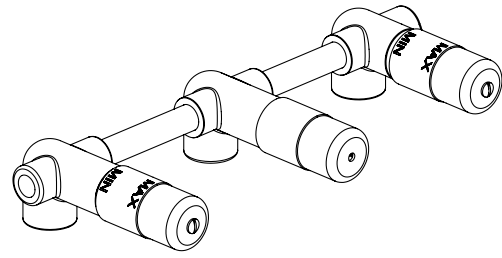

VALVE207

Wall-mounted lavatory faucet
 1/2" Rough-In Valve

STANDARDS

- Compliant with ASME A112.18.1 B125.1 when sold with external trim
- Certified by or IAPMO R&T Lab when sold with external

FEATURES

- Solid Brass Construction
- 1/4 turn ceramic disc valve
- 1/2" NPT connections
- Step-By-Step Installation Instructions
- Limited Lifetime Warranty

DIMENSIONS

Project _____
 Contractor _____