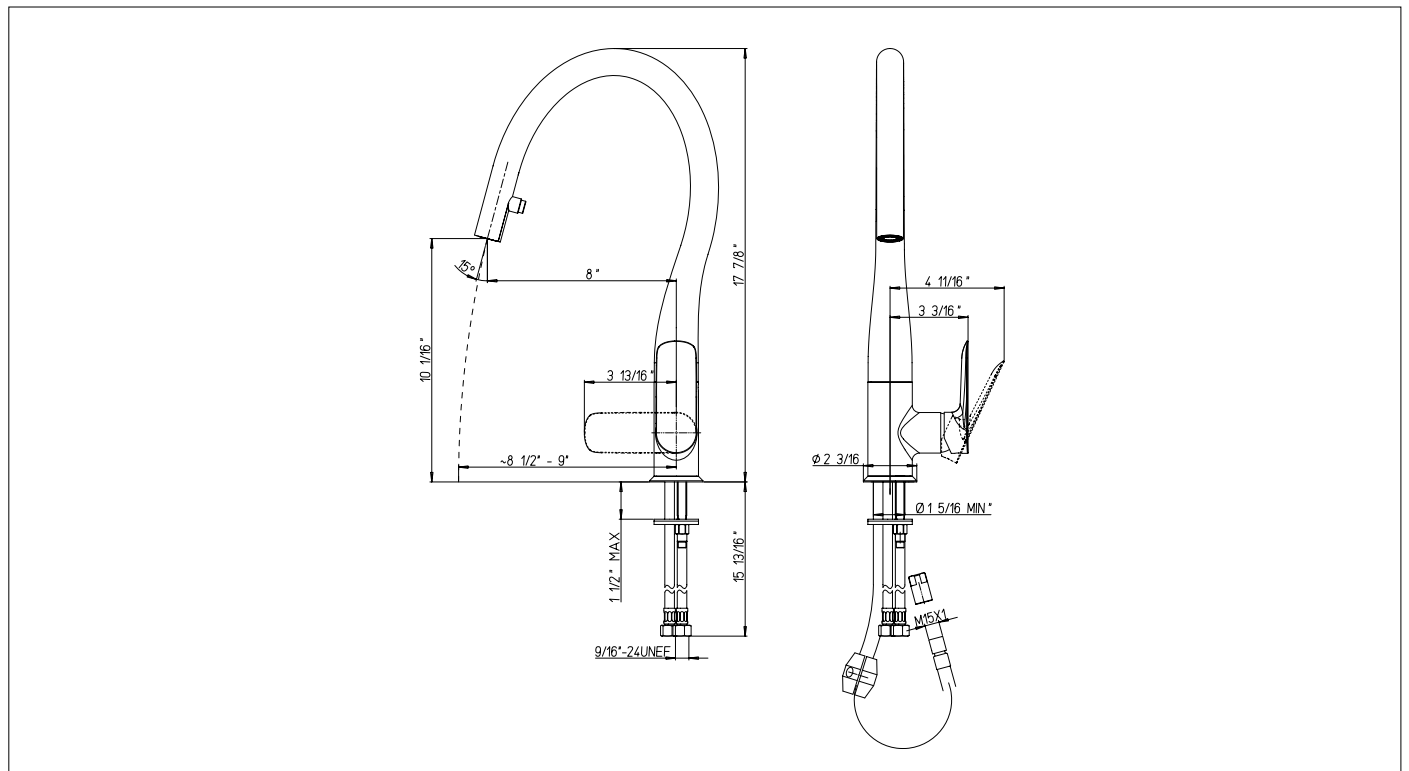

RK59100

Kitchen pulldown

FINISHES

- RK59100PC Polished Chrome
- RK59100BN Brushed Nickel

STANDARDS

- Compliant with ASME A112.18.1 - CSA B125.1
- Compliant with ANSI/NSF 61
- Certified by IAPMO R&T Lab
- Meets EPA Water Sense Certification: 1.8gpm, L/min 6.8
- ADA Compliant

FEATURES

- Solid brass construction
- Single Control Operation
- 180° Spout Rotation
- 2 Function Sprayer (Spray/Stream)
- Step-By-Step Installation Instructions

DIMENSIONS

Project _____
 Contractor _____