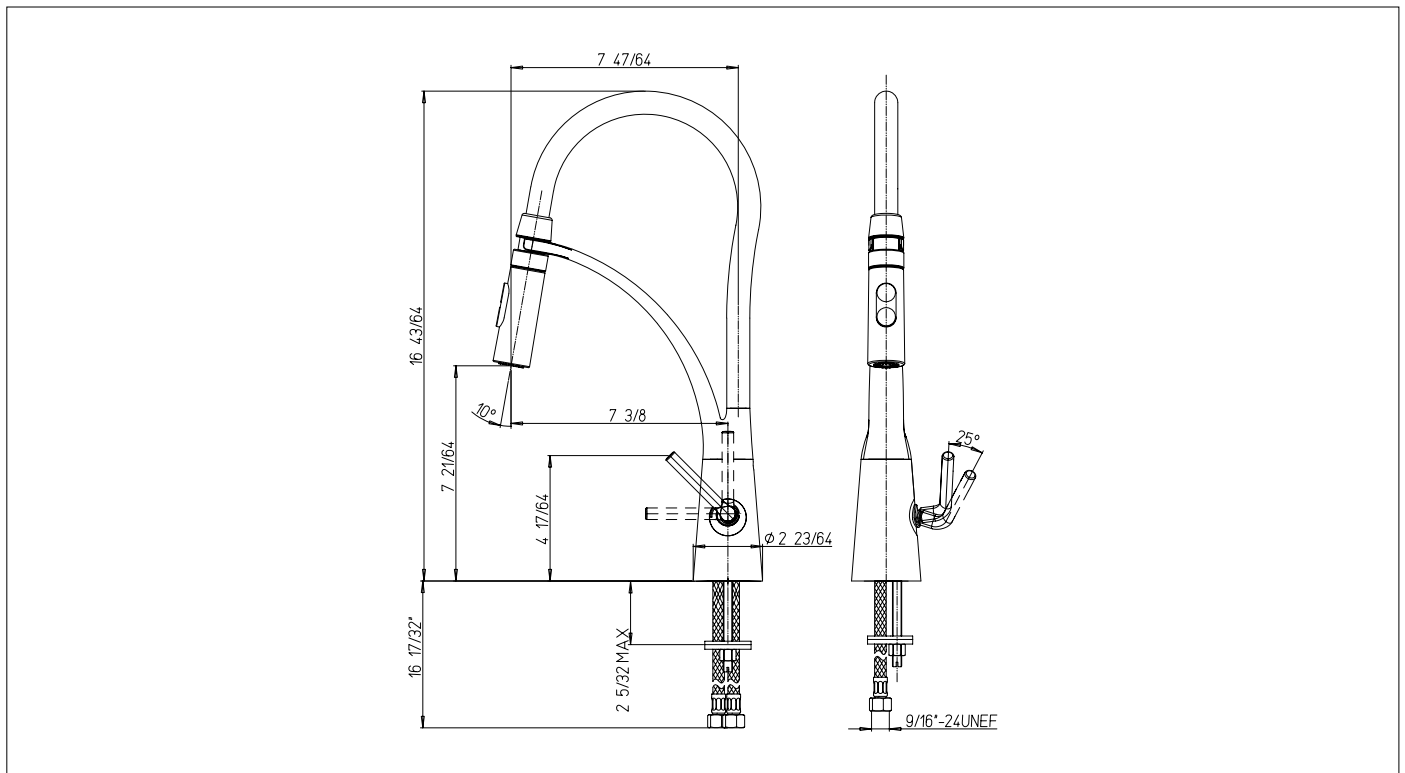

**AC54200**

Culinary kitchen

**FINISHES**

AC54200PC Polished Chrome  
AC54200BB Brushed Black

**STANDARDS**

- Compliant with ASME A112.18.1 - CSA B125.1
- Compliant with ANSI/NSF 61
- Certified by IAPMO R&T Lab
- Meets EPA Water Sense Certification:  
1.8gpm, L/min 6.8
- ADA Compliant

**FEATURES**

- Solid brass construction
- Single Control Operation
- 300° Spout Rotation
- 2 Function Sprayer (Spray/Stream)
- Step-By-Step Installation Instructions

**DIMENSIONS**

Project \_\_\_\_\_  
Contractor \_\_\_\_\_