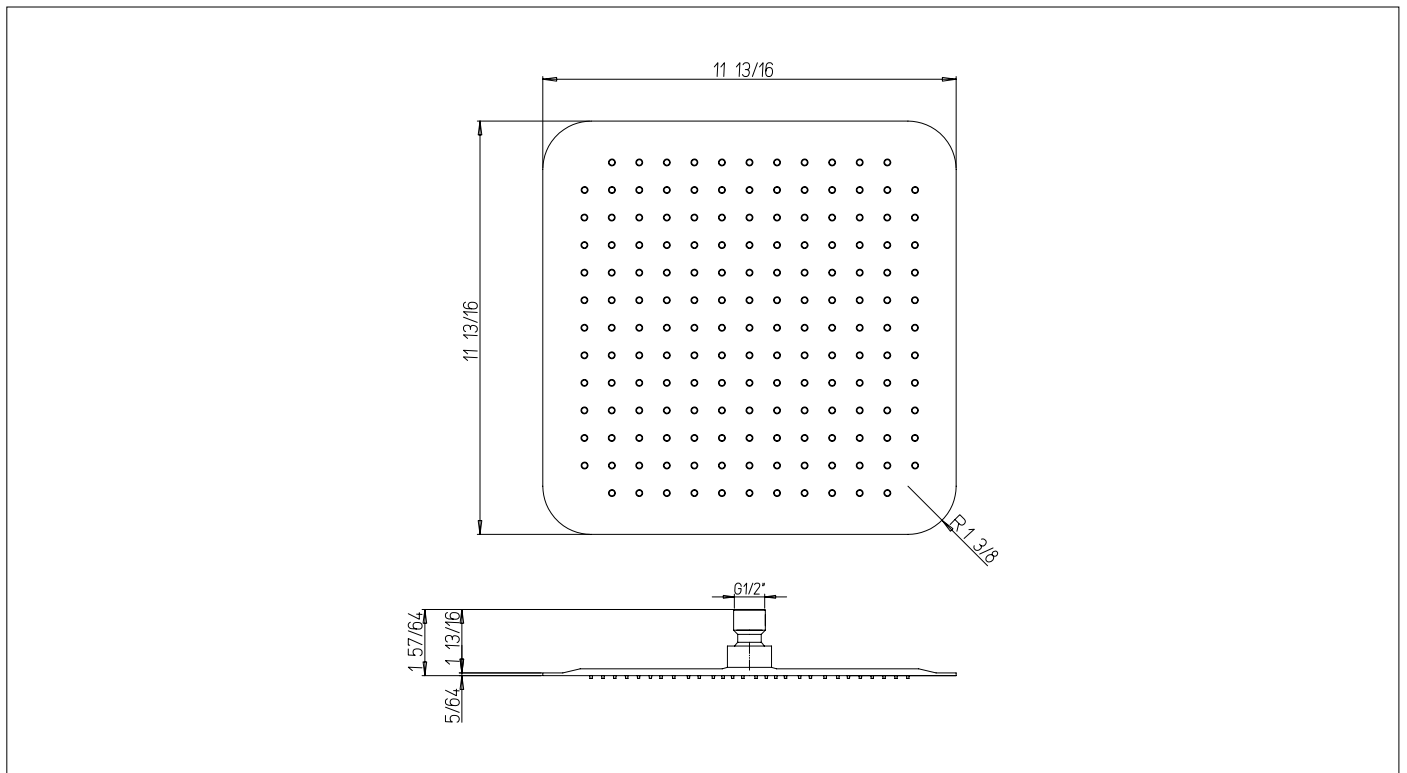

**94759S2C**

12" Showerhead  
only Square

**FINISHES**

- 94759S2CPC Polished Chrome
- 94759S2CBN Brushed Nickel
- 94759S2CBG Brushed Gold
- 94759S2CBB Brushed Black

**STANDARDS**

- Compliant with ASME A112.18.1 - CSA B125.1
- CEC listed

**FEATURES**

- Solid Brass Construction
- 1/2" NPT Connection
- 1.8 GPM @ 60 PSI MAX
- Step-By-Step Installation Instructions

**DIMENSIONS**

Project \_\_\_\_\_  
 Contractor \_\_\_\_\_