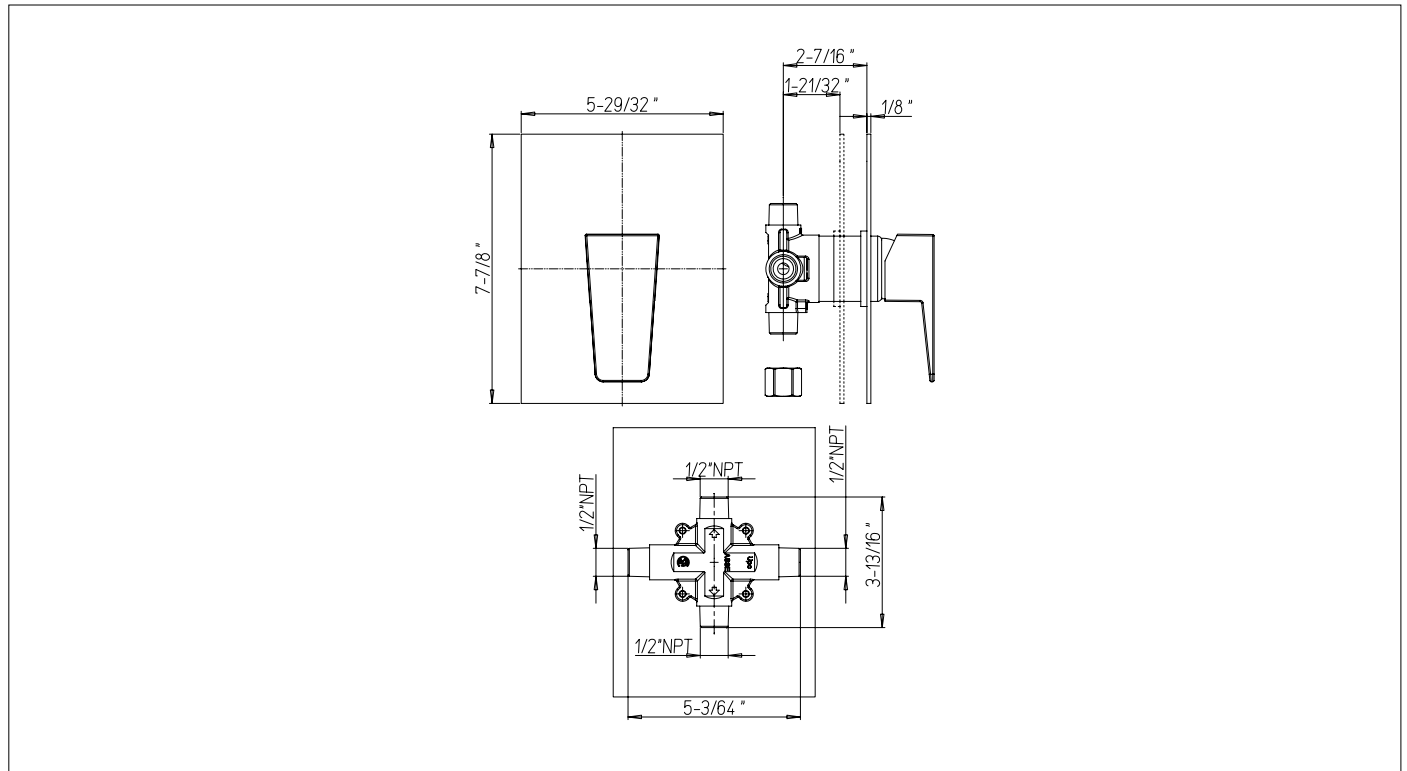

9468700

Pressure Balance Valve Trim Only

needs rough VALVE 697

FINISHES

- 9468700PC Polished Chrome
- 9468700BN Brushed Nickel
- 9468700BB Brushed Black

STANDARDS

- Compliant with ASME A112.18.1 - CSA B125.1 when sold with rough valve
- Certified by IAPMO R&T Lab when sold with rough valve
- ADA Compliant

FEATURES

- Solid Brass Construction
- Pressure Balance Trim
- Built-in volume control
- Includes pressure balance cartridge
- 1/2" Pressure Balance Valve featuring Ceramic Discs
- Step-By-Step Installation Instructions

DIMENSIONS

Project _____
 Contractor _____