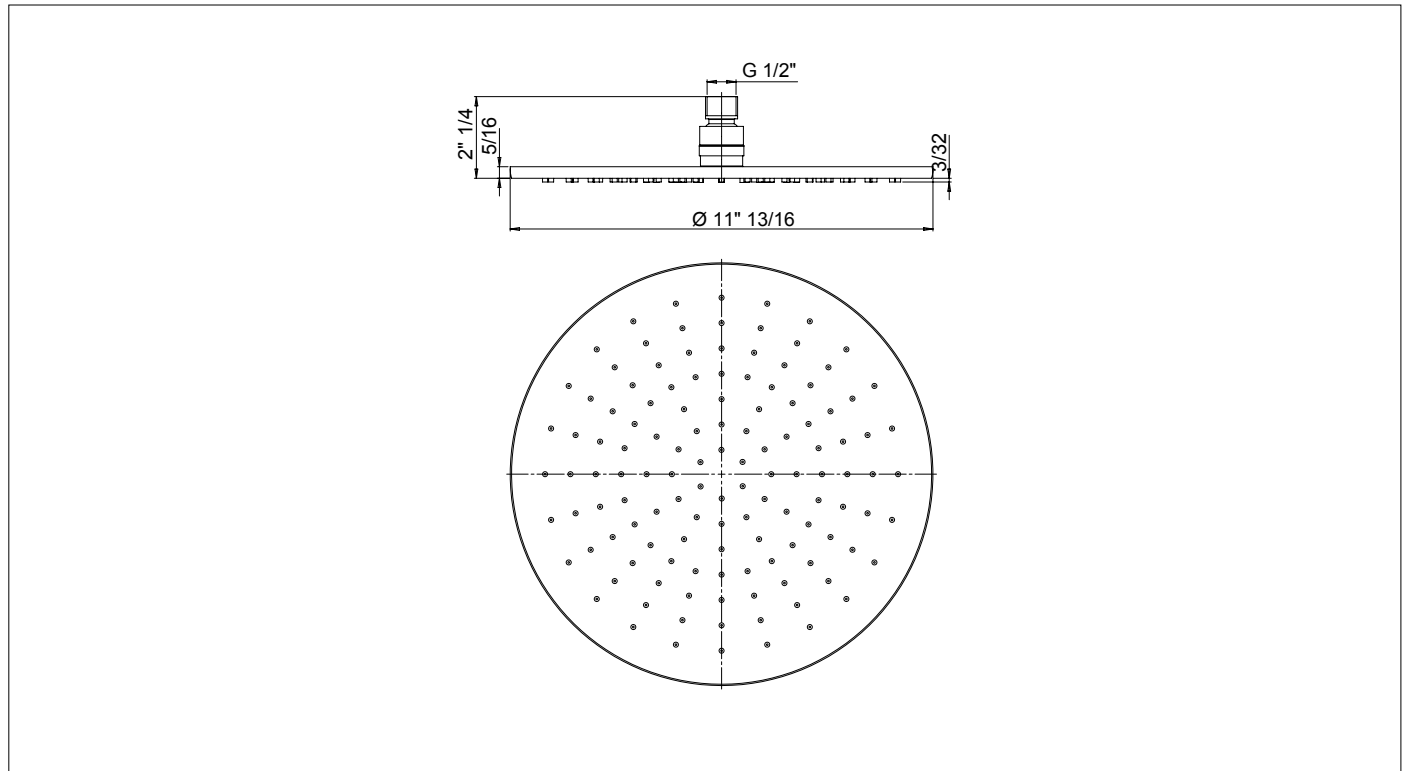

92760S2C
 12" Brass Round
 Showerhead

FINISHES

- 92760S2CPC Polished Chrome
- 92760S2CBN Brushed Nickel
- 92760S2CBG Brushed Gold
- 92760S2CBB Brushed Black

STANDARDS

- Compliant with ASME A112.18.1 - CSA B125.1
- CEC listed

FEATURES

- Solid Brass Construction
- 1/2" NPT Connection
- 1.8 GPM @ 60 PSI MAX
- Step-By-Step Installation Instructions

DIMENSIONS

Project _____
 Contractor _____