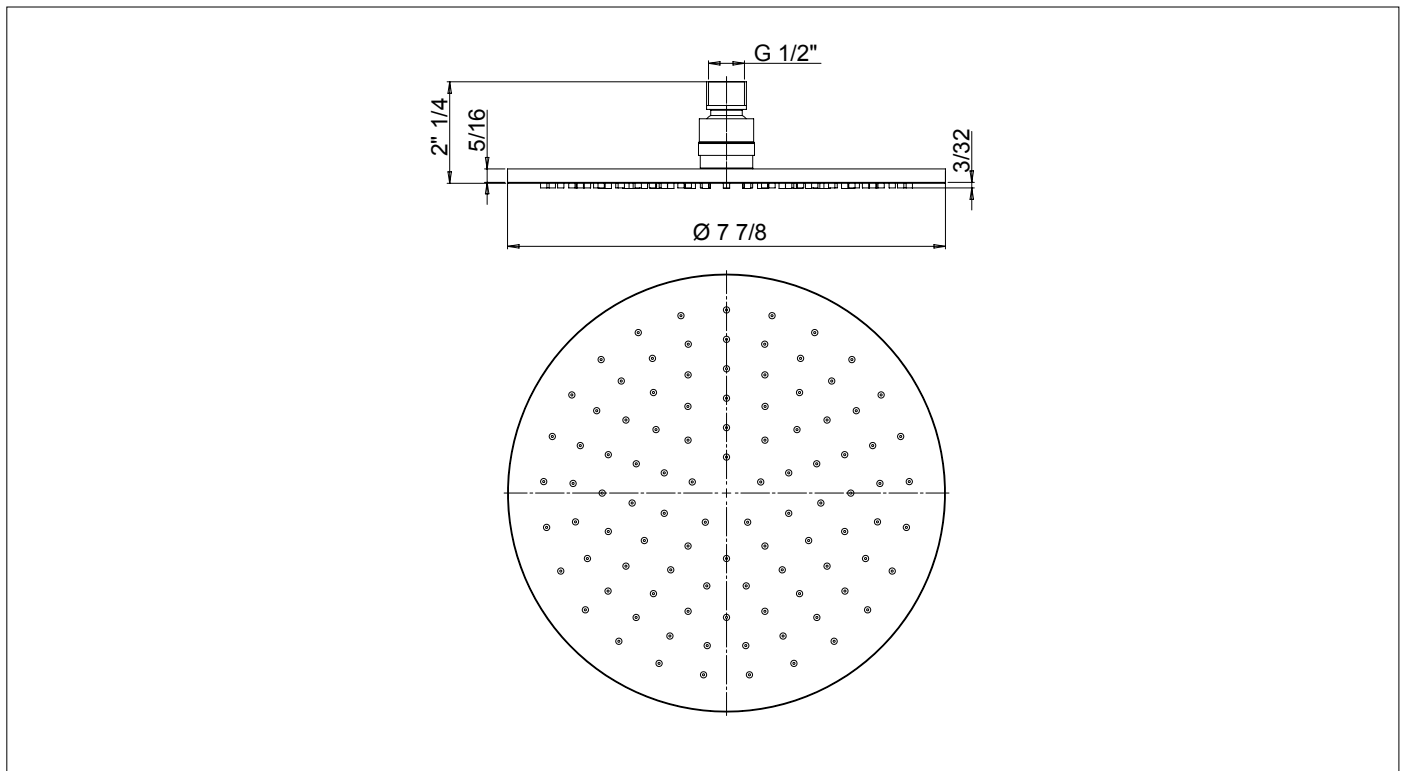

**92760S1C**  
8" Brass Round  
Showerhead

**FINISHES**

- 92760S1CPC Polished Chrome
- 92760S1CBN Brushed Nickel
- 92760S1CBG Brushed Gold
- 92760S1CBB Brushed Black

**STANDARDS**

- Compliant with ASME A112.18.1 - CSA B125.1
- CEC listed

**FEATURES**

- Solid Brass Construction
- 1/2" NPT Connection
- 1.8 GPM @ 60 PSI MAX
- Step-By-Step Installation Instructions

**DIMENSIONS**

Project \_\_\_\_\_  
 Contractor \_\_\_\_\_