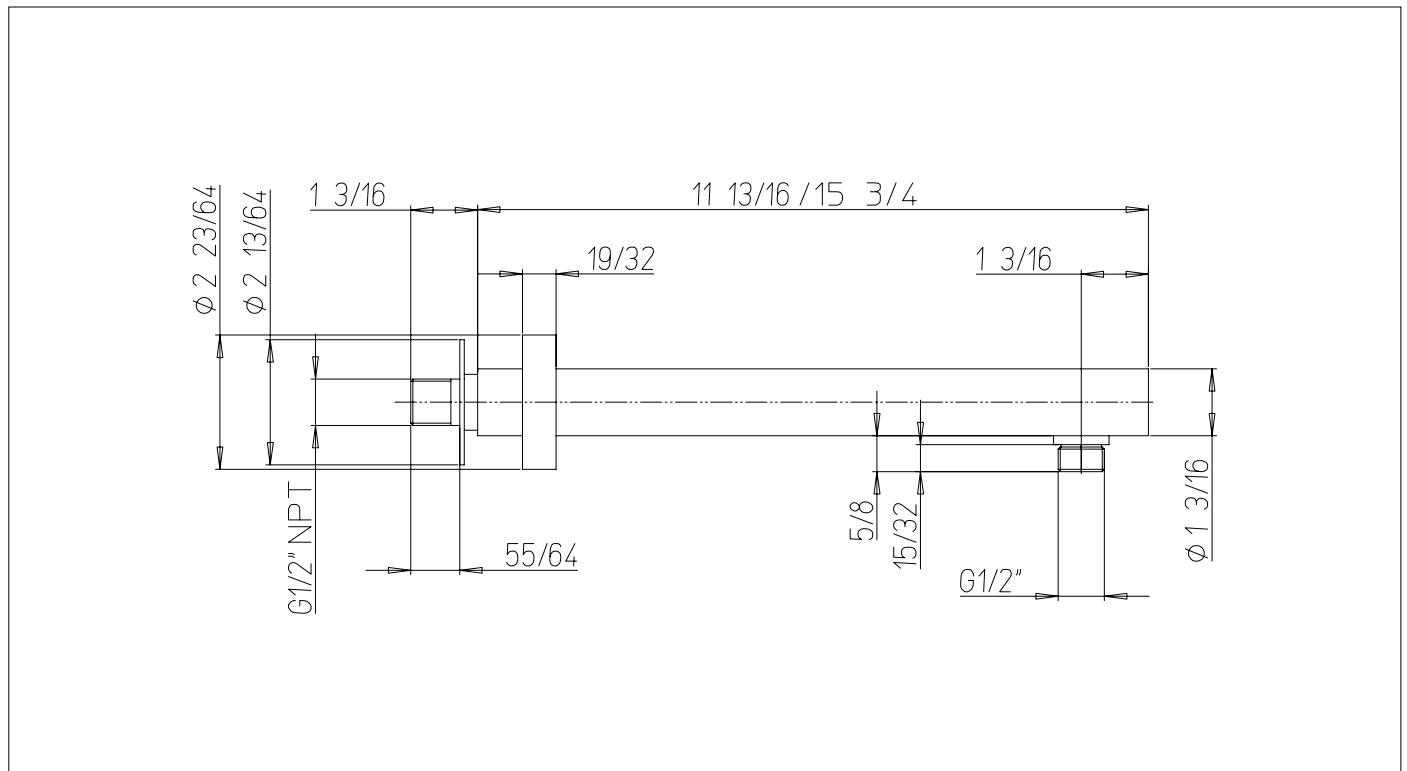

92745SP

Supported Shower Arm
Round 12"

FINISHES

- 92745SPPC Polished Chrome
- 92745SPBN Brushed Nickel
- 92745SPBG Brushed Gold
- 92745SPBB Brushed Black

STANDARDS

- Compliant with ASME A112.18.1 - CSA B125.1

FEATURES

- Solid Brass Construction
- 1/2" male NPT connection
- Round Flange to support arm
- Step-By-Step Installation Instructions

DIMENSIONS

Project _____
Contractor _____