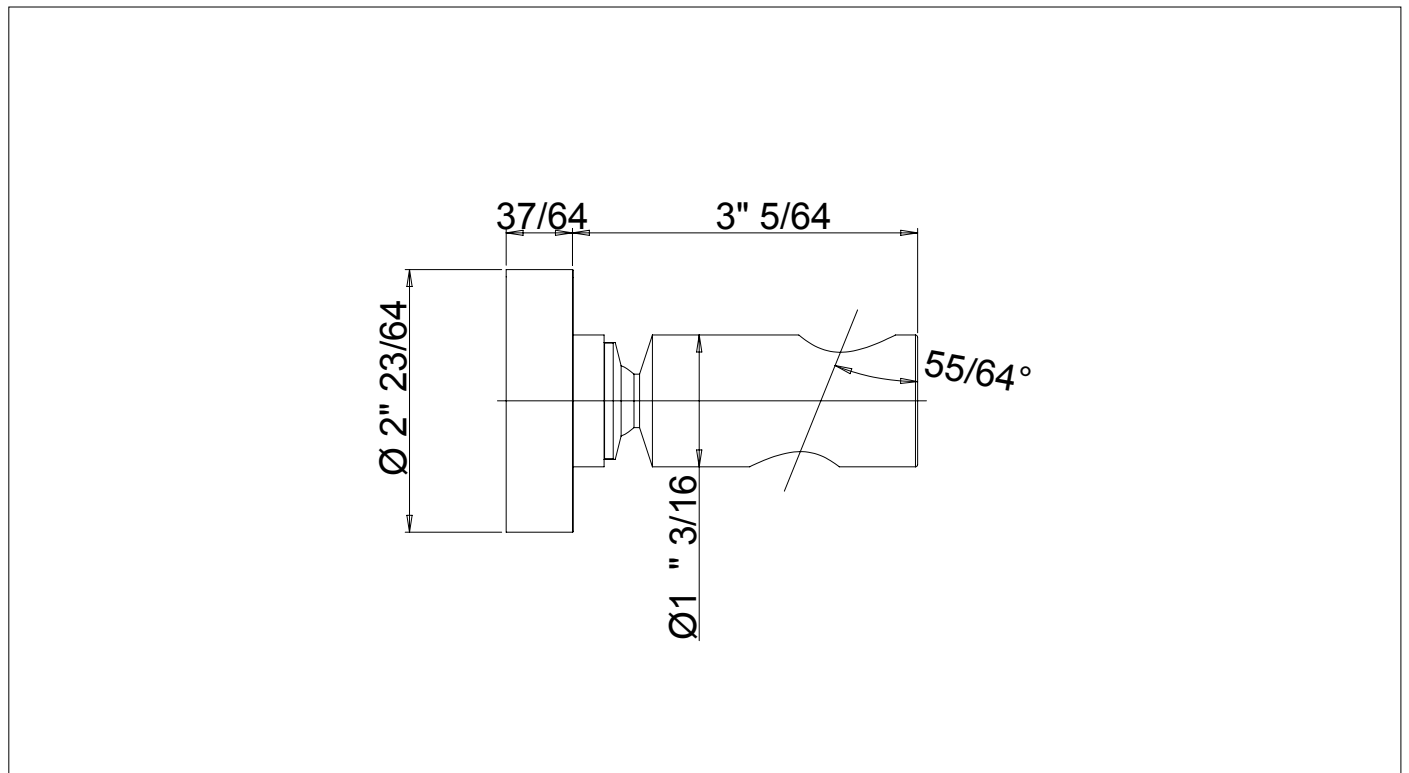

9270000

Round Handheld
Shower Hook

FINISHES

- 9270000PC Polished Chrome
- 9270000BN Brushed Nickel
- 9270000BG Brushed Gold
- 9270000BB Brushed Black

STANDARDS

- Compliant with ASME A112.18.1 - CSA B125.1

FEATURES

- Solid Brass Construction
- Step-By-Step Installation Instructions

DIMENSIONS

Project _____
Contractor _____