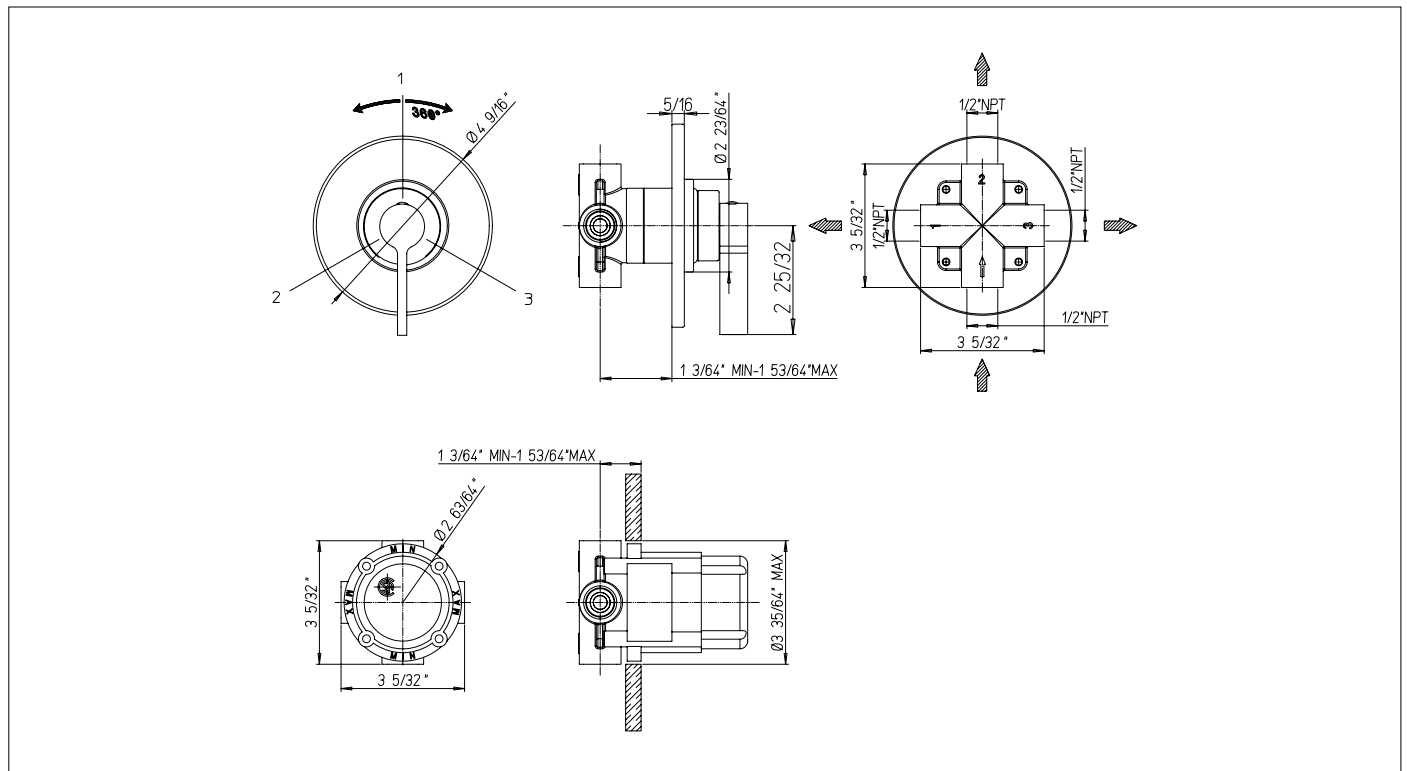

**92425L0**

4-Port, 3 Way Diverter Valve Trim

needs rough VALVE 425

**FINISHES**

- 92425L0PC Polished Chrome
- 92425L0BN Brushed Nickel
- 92425L0BG Brushed Gold
- 92425L0BB Brushed Black

**STANDARDS**

- Compliant with ASME A112.18.1 - CSA B125.1 when sold with rough valve
- Certified by or IAPMO R&T Lab when sold with rough valve
- ADA Compliant

**FEATURES**

- Solid Brass Construction
- Complete Trim Kit
- 1/4 ceramic disc valve
- 3 way diverter
- Step-By-Step Installation Instructions

**DIMENSIONS**

Project \_\_\_\_\_  
 Contractor \_\_\_\_\_