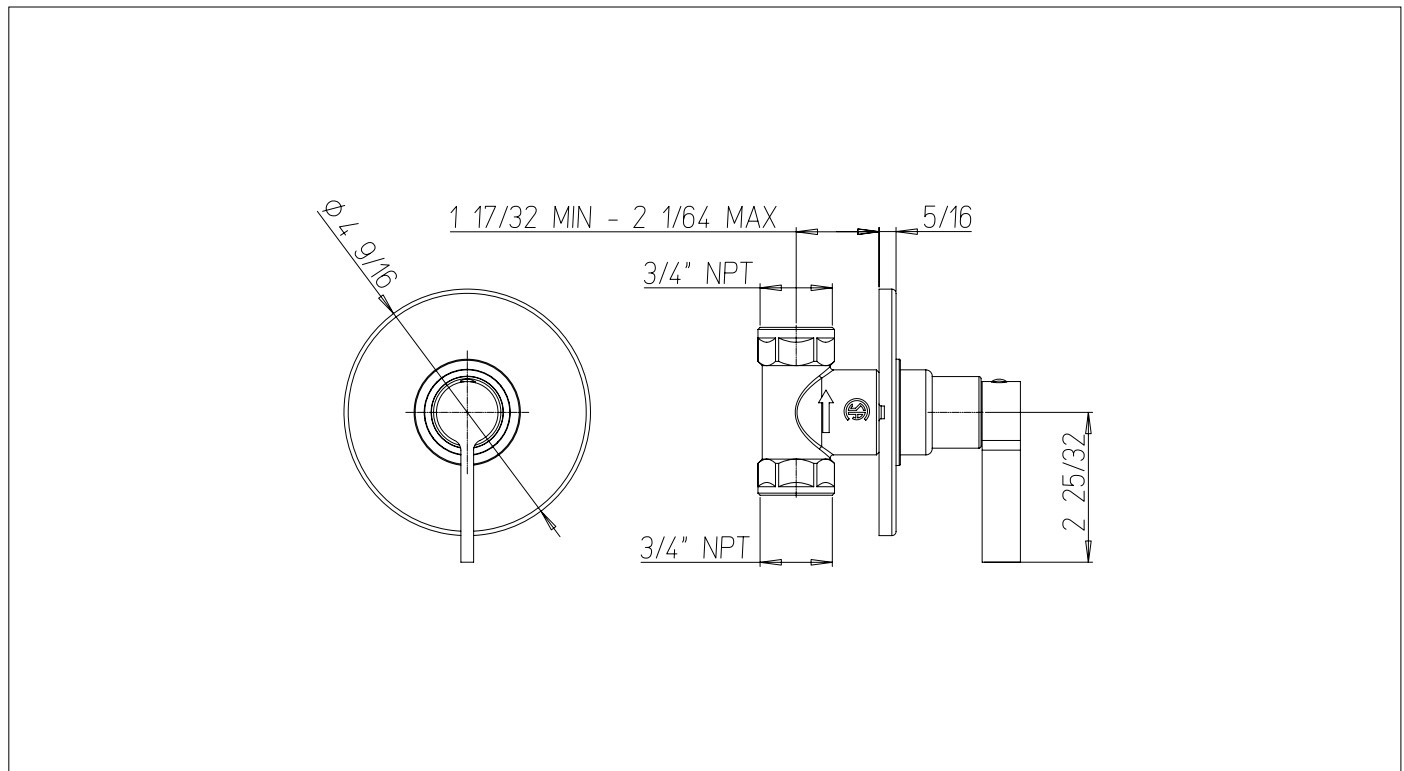

92402L0

Volume Control Trim

needs rough VALVE 400 / 402

FINISHES

- 92402L0PC Polished Chrome
- 92402L0BN Brushed Nickel
- 92402L0BG Brushed Gold
- 92402L0BB Brushed Black

STANDARDS

- Compliant with ASME A112.18.1 - CSA B125.1 when sold with rough valve
- Certified by IAPMO R&T Lab when sold with rough valve
- ADA Compliant

FEATURES

- Solid Brass Construction
- Complete Trim Kit
- 1/4 turn ceramic disc valve
- Step-By-Step Installation Instructions

DIMENSIONS

Project _____
 Contractor _____