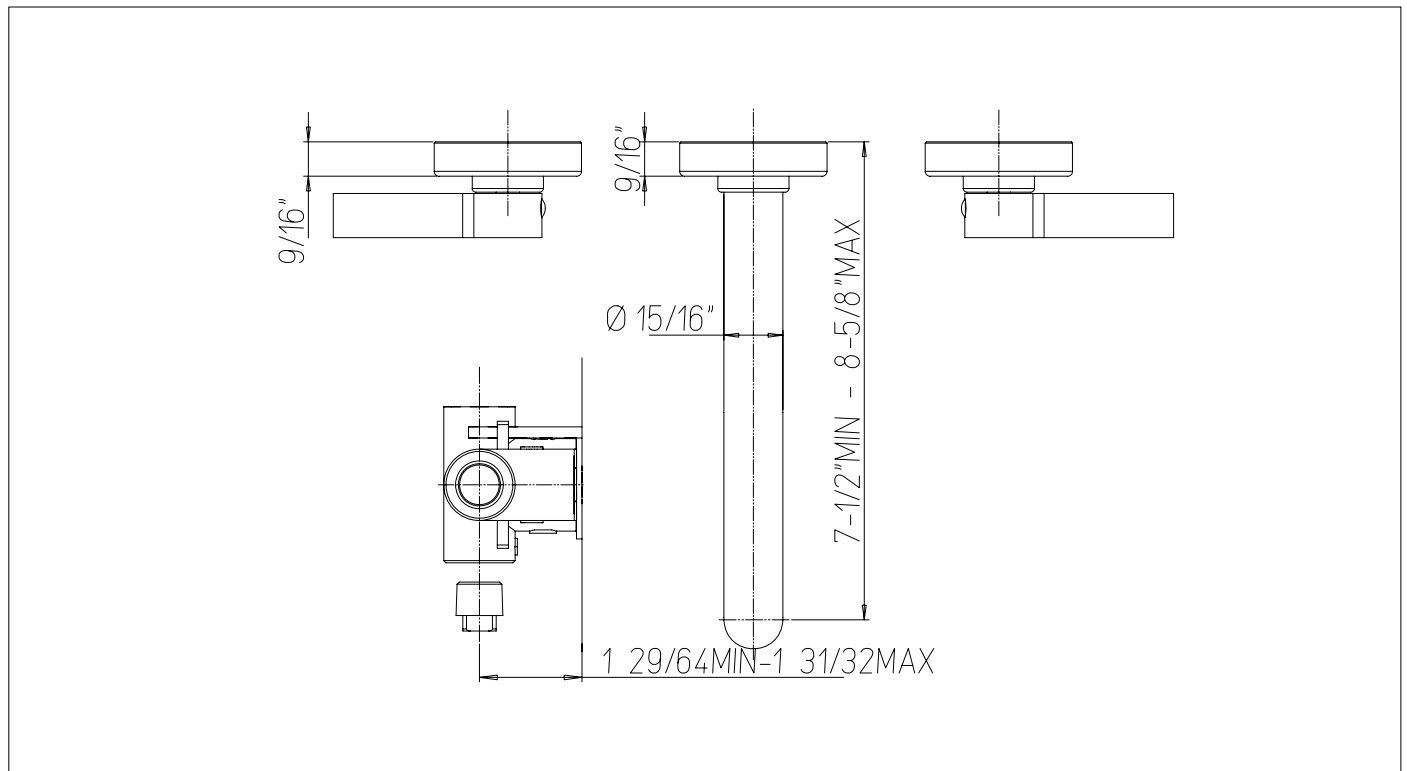

922070C

8" wall mounted lavatory faucet
external trim only

needs rough VALVE 207

FINISHES

- 921070CPC Polished Chrome
- 921070CBN Brushed Nickel
- 921070CBG Brushed Gold
- 921070CBB Brushed Black

STANDARDS

FEATURES

- Solid Brass Construction
- 1/4 turn Ceramic Disc Valve
- Step-By-Step Installation Instructions

DIMENSIONS

Project _____
Contractor _____