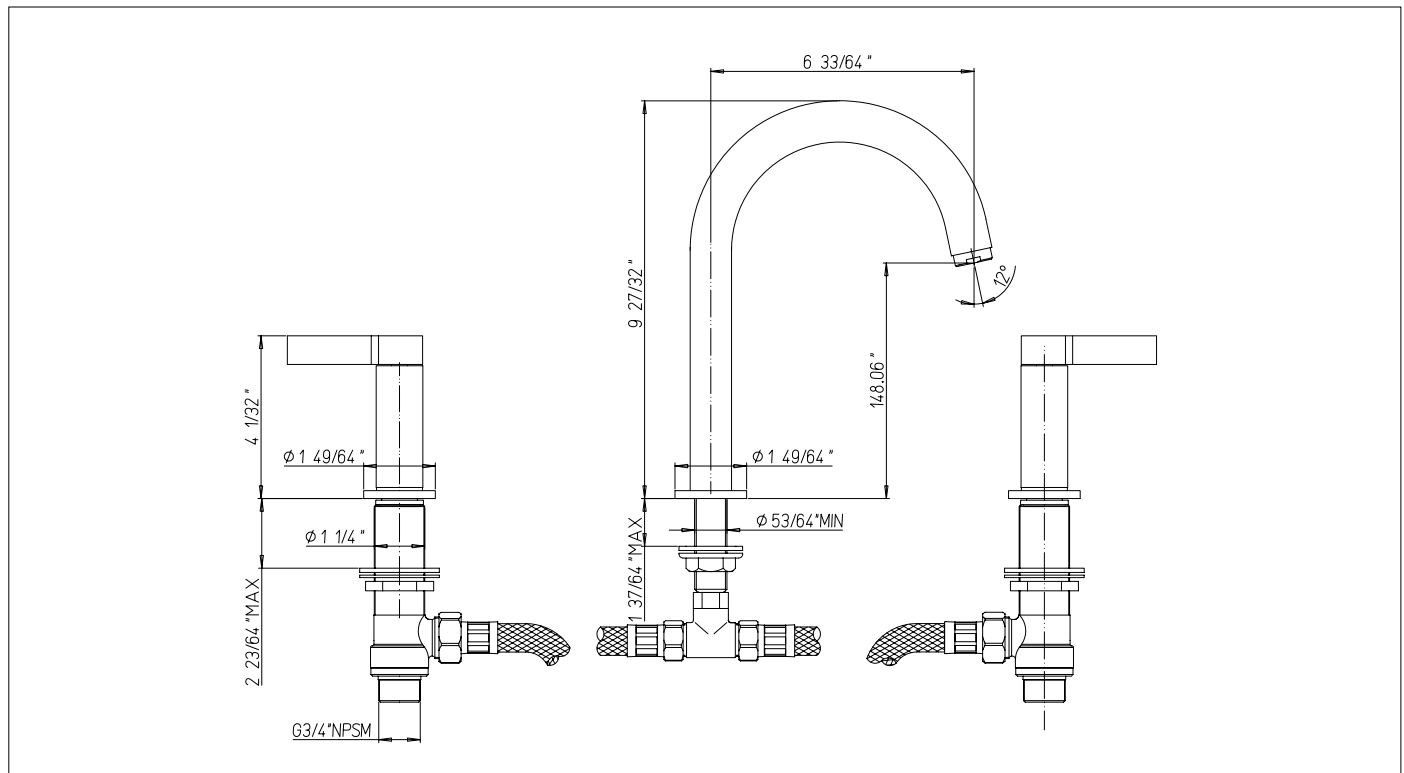

9210200

3-hole Roman tub kit

FINISHES

- 9210200PC Polished Chrome
- 9210200BN Brushed Nickel
- 9210200BG Brushed Gold
- 9210200BB Brushed Black

STANDARDS 

- Compliant with ASME A112.18.1 - CSA B125.1
- Certified by IAPMO R&T Lab
- ADA Compliant

FEATURES

- Solid Brass Construction
- 3/4 turn Ceramic Disc Valve
- Flow rate 10 gpm, @60 psi
- Step-By-Step Installation Instructions

DIMENSIONS

Project _____
 Contractor _____