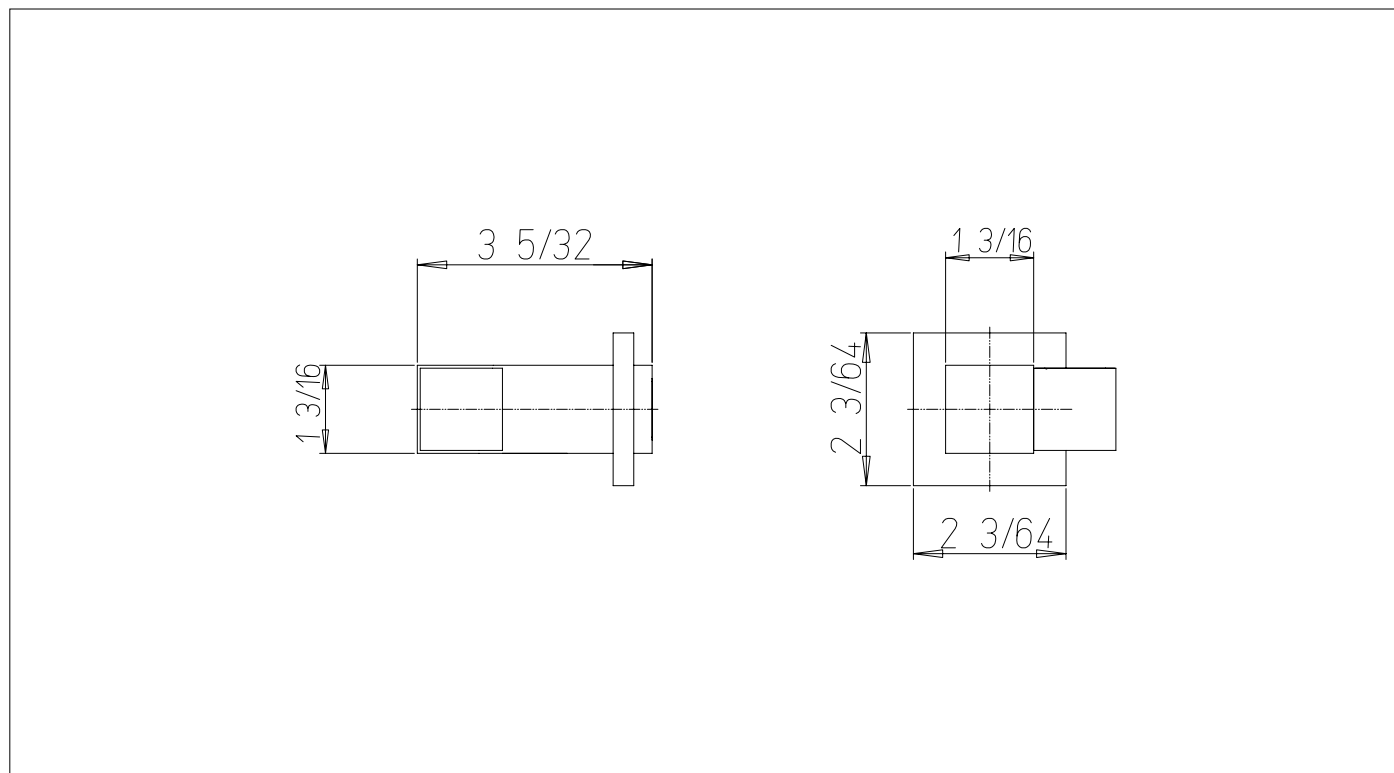

8470000

Square Handheld
Shower Hook

FINISHES

- 8470000PC Polished Chrome
- 8470000BN Brushed Nickel
- 8470000BB Brushed Black

STANDARDS

- Compliant with ASME A112.18.1 - CSA B125.1

FEATURES

- Solid Brass Construction
- Step-By-Step Installation Instructions

DIMENSIONS

Project _____
Contractor _____