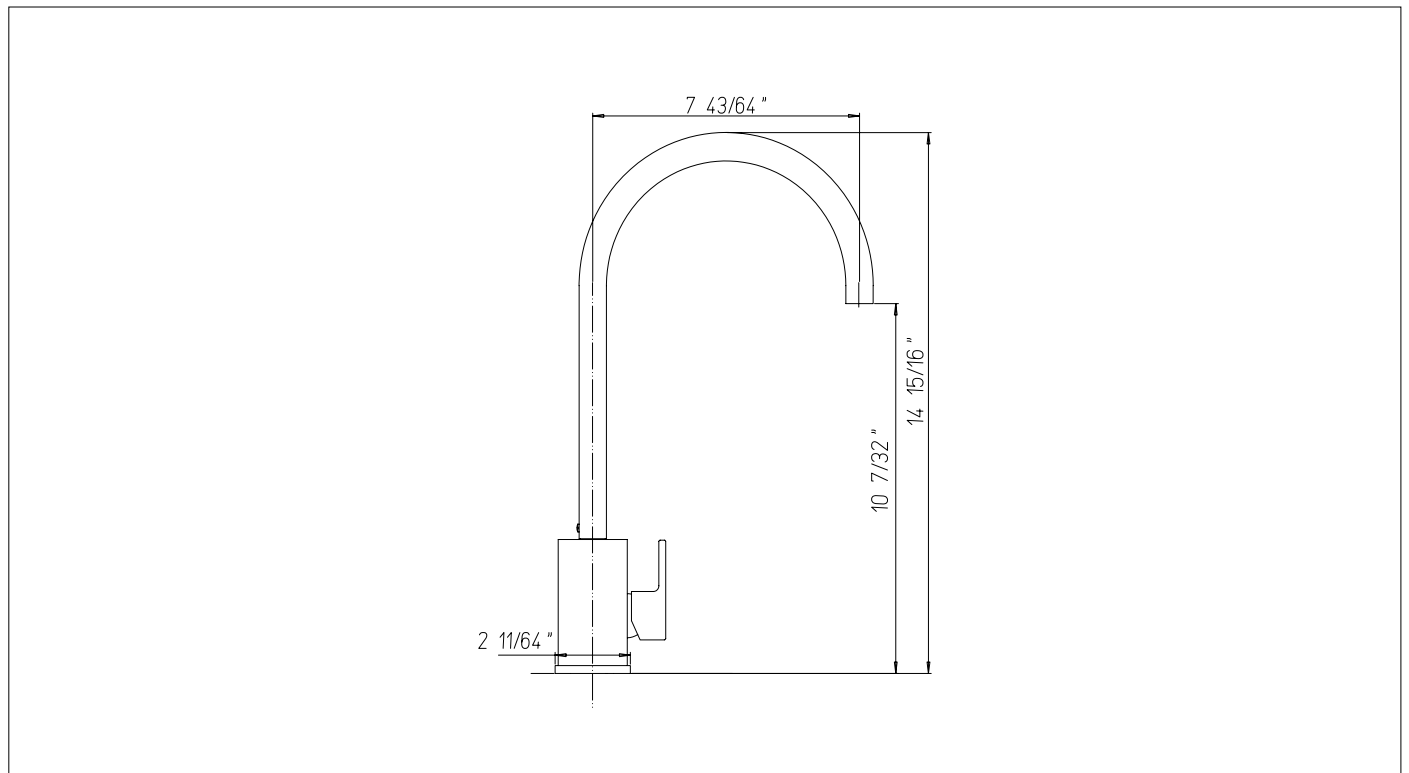

8459300

Monoblock Single Control Kitchen

FINISHES

- 8459300PC Polished Chrome
- 8459300BN Brushed Nickel

STANDARDS

- Compliant with ASME A112.18.1 - CSA B125.1
- Compliant with ANSI/NSF 61
- Certified by IAPMO R&T Lab
- Meets EPA Water Sense Certification:
1.8gpm, L/min 6.8

FEATURES

- Solid brass construction
- Single control ceramic disc valve
- 180° spout rotation
- Step-By-Step Installation Instructions

DIMENSIONS

Project _____
 Contractor _____