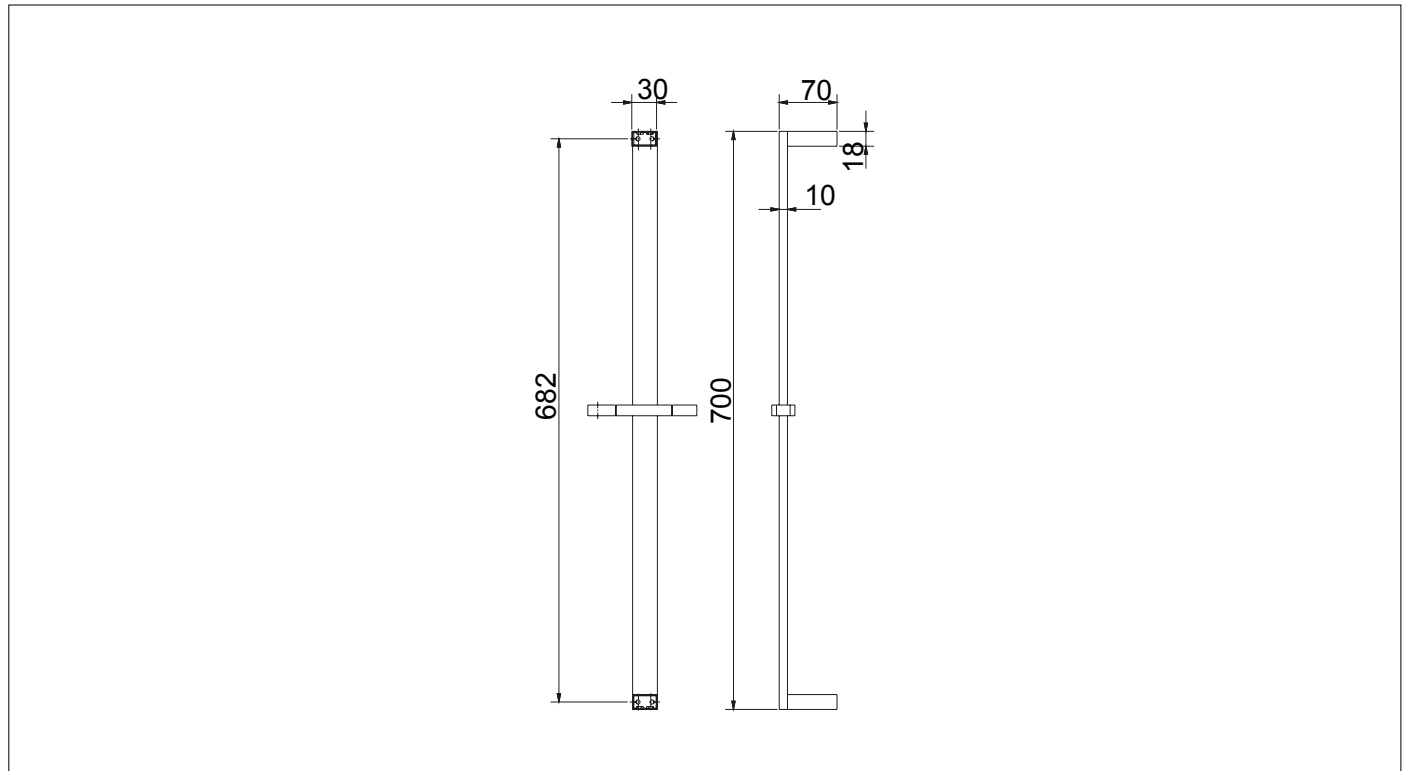

**8412000**

Adjustable Slide Bar  
Handshower Set

**FINISHES**

- 8412000PC Polished Chrome
- 8412000BN Brushed Nickel
- 8412000BB Brushed Black

**STANDARDS**

- Compliant with ASME A112.18.1 - CSA B125.1

**FEATURES**

- Solid Brass Construction
- 30" Slide Bar with Adjustable Bracket
- Wall Mount Bracket
- Step-By-Step Installation Instructions

**DIMENSIONS**

Project \_\_\_\_\_  
Contractor \_\_\_\_\_