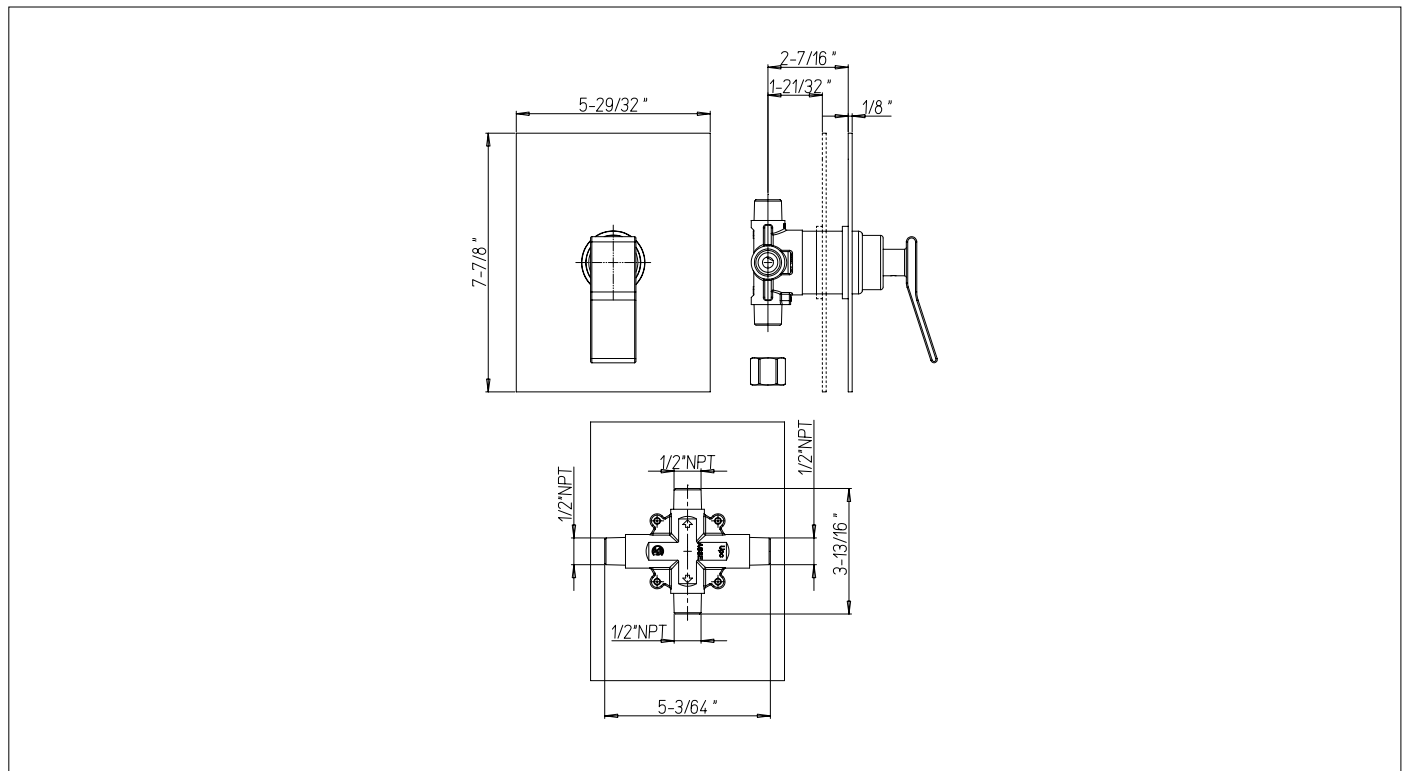

**7468700**

Pressure Balance Valve Trim Only

needs rough VALVE 697

**FINISHES**

- 7468700PC Polished Chrome
- 7468700BN Brushed Nickel

**STANDARDS**

- Compliant with ASME A112.18.1 - CSA B125.1 when sold with rough valve
- Certified by IAPMO R&T Lab when sold with rough valve
- ADA Compliant

**FEATURES**

- Solid Brass Construction
- Pressure Balance Trim
- Built-in volume control
- Includes pressure balance cartridge
- 1/2" Pressure Balance Valve featuring Ceramic Discs
- Step-By-Step Installation Instructions

**DIMENSIONS**

Project \_\_\_\_\_  
 Contractor \_\_\_\_\_