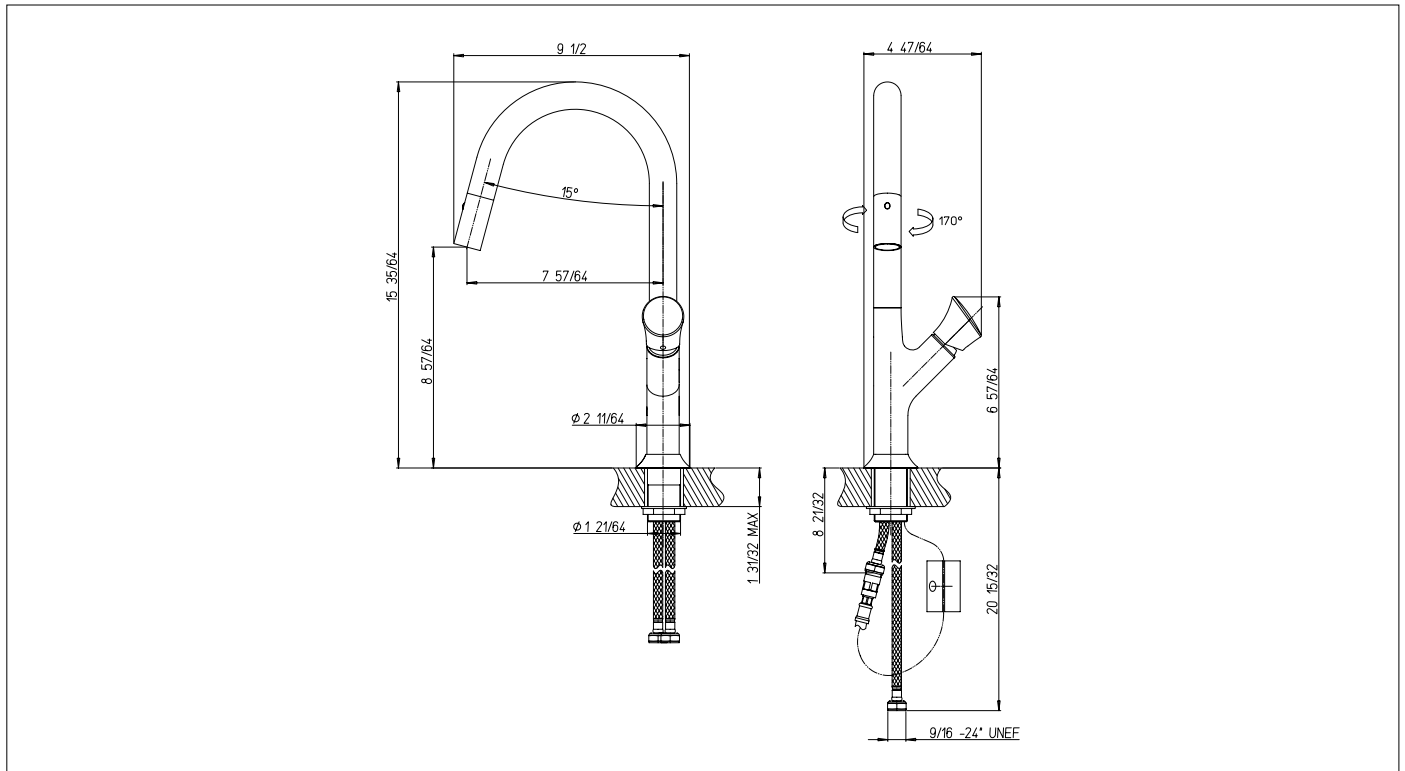

6459100

Kitchen pull-down

FINISHES

- 6459100PC Polished Chrome
- 6459100BB Brushed Black

STANDARDS

- Compliant with ASME A112.18.1 - CSA B125.1
- Compliant with ANSI/NSF 61
- Certified by IAPMO R&T Lab
- Meets EPA Water Sense Certification:
1.8gpm, L/min 6.8

FEATURES

- Solid brass construction
- Single Control Operation
- 180° Spout Rotation
- 2 Function Sprayer (Spray/Stream)
- Optional 3-hole deckplate sold separately
- Step-By-Step Installation Instructions

DIMENSIONS

Project _____
Contractor _____