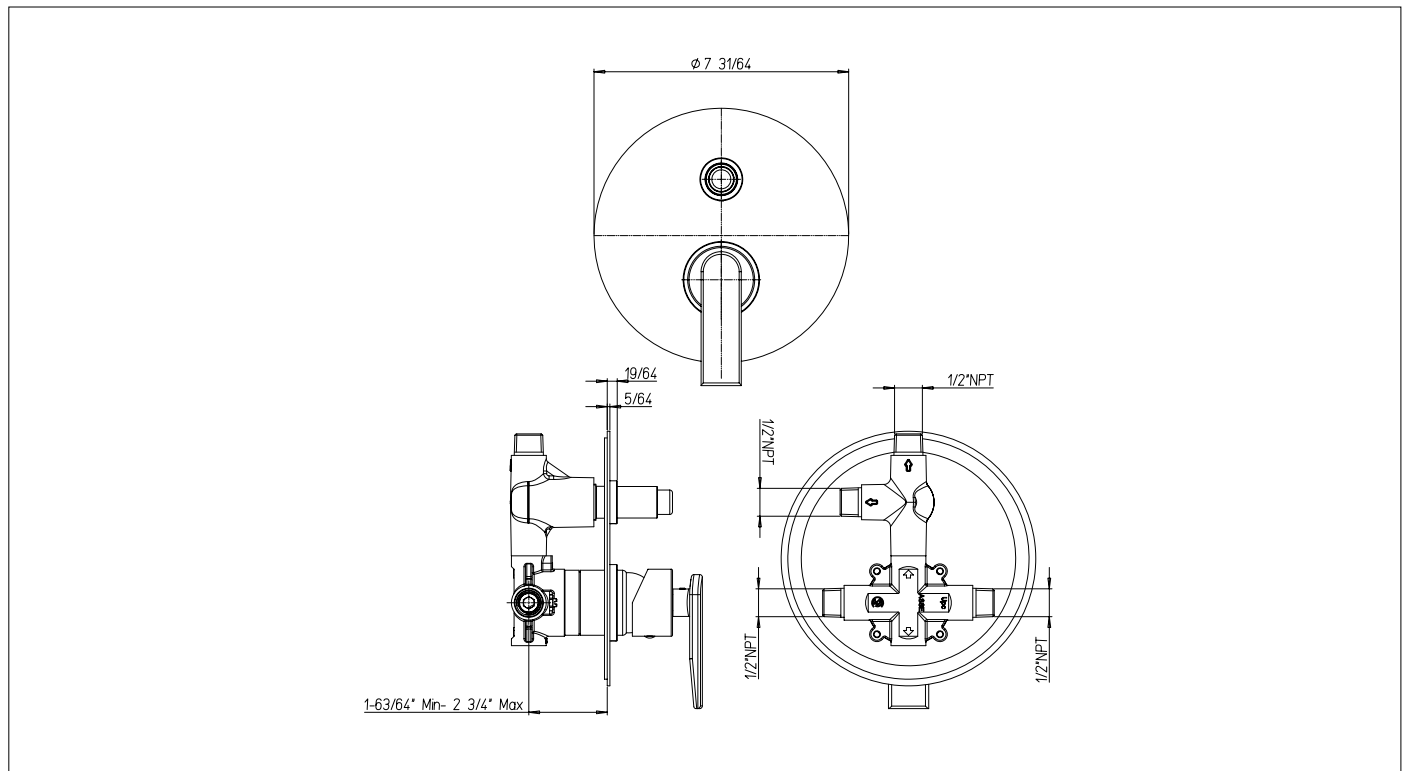

60780L0

Pressure Balance Valve
Trim With Diverter Only

needs rough VALVE 788

FINISHES

- 6078800PC Polished Chrome
- 6078800BG Brushed Gold
- 6078800BB Brushed Black

STANDARDS

- Compliant with ASME A112.18.1 - CSA B125.1 when sold with rough valve
- Certified by IAPMO R&T Lab when sold with rough valve
- ADA Compliant

FEATURES

- Solid Brass Construction
- Pressure Balance Trim
- Mecanical diverter
- Built-in volume control
- Includes pressure balance cartridge
- 1/2" Pressure Balance Valve featuring Ceramic Discs
- Step-By-Step Installation Instructions

DIMENSIONS

Project _____
Contractor _____