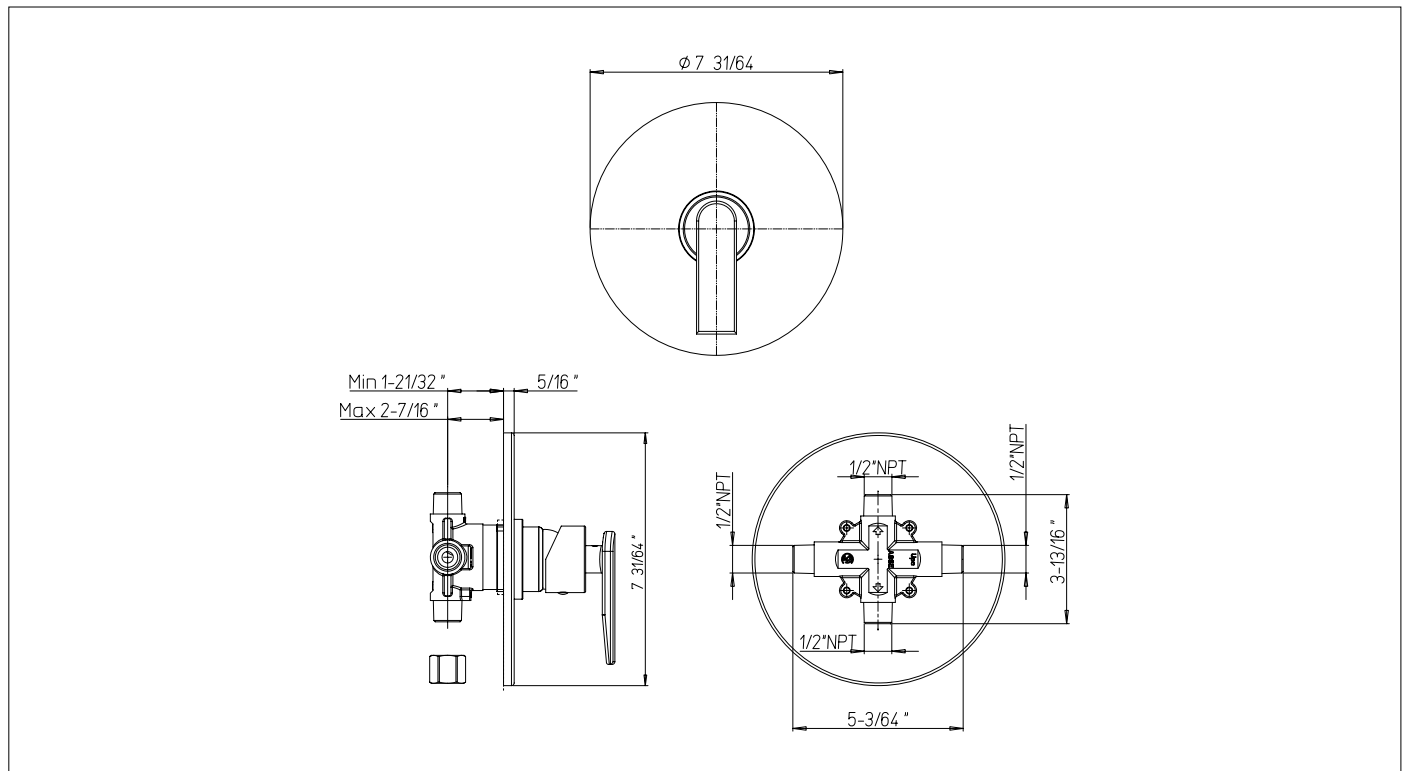

**6068700**

Pressure Balance Valve Trim Only

needs rough VALVE 697

**FINISHES**

- 6068700PC Polished Chrome
- 6068700BG Brushed Gold
- 6068700BB Brushed Black

**STANDARDS**

- Compliant with ASME A112.18.1 - CSA B125.1 when sold with rough valve
- Certified by IAPMO R&T Lab when sold with rough valve
- ADA Compliant

**FEATURES**

- Solid Brass Construction
- Pressure Balance Trim
- Built-in volume control
- Includes pressure balance cartridge
- 1/2" Pressure Balance Valve featuring Ceramic Discs
- Step-By-Step Installation Instructions

**DIMENSIONS**

Project \_\_\_\_\_  
 Contractor \_\_\_\_\_