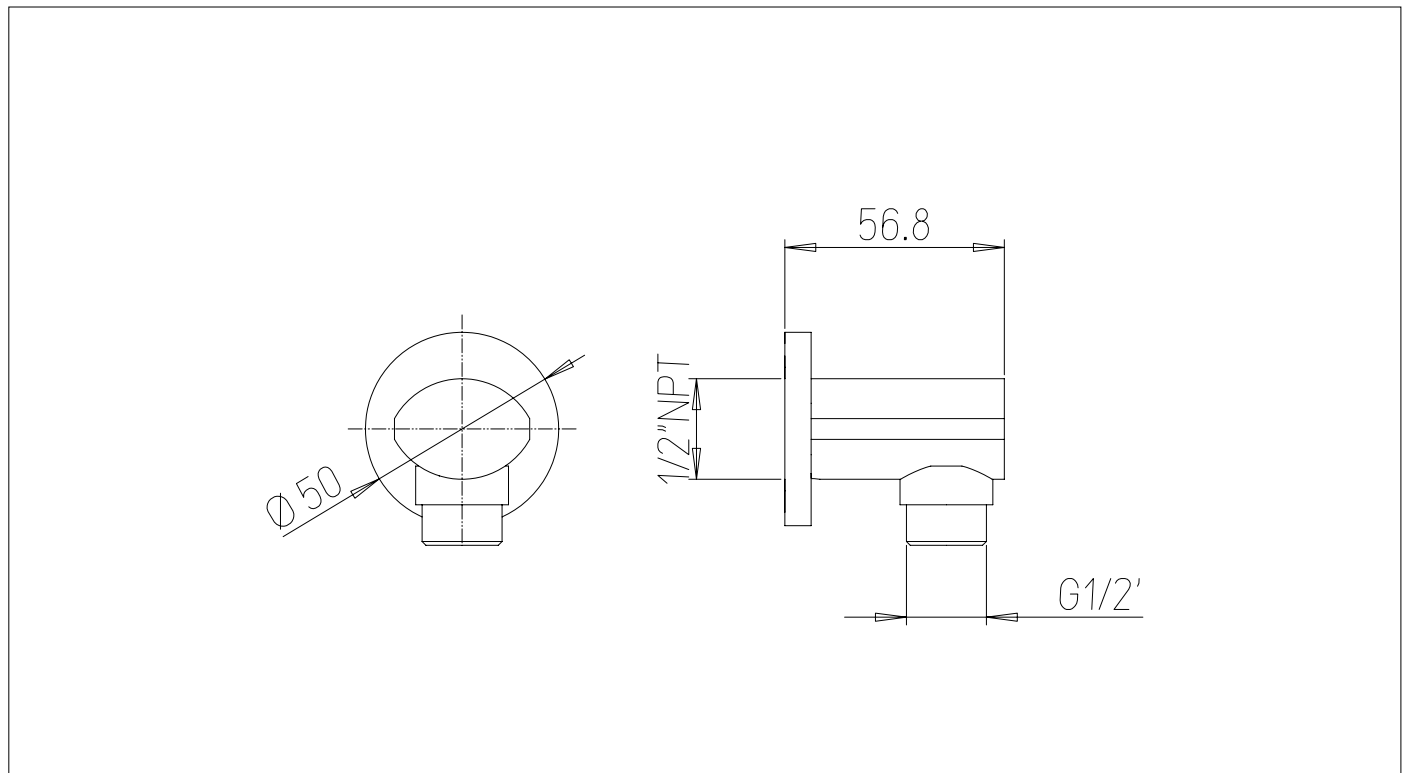

**6050300**

Round Drop Elbow

**FINISHES**

- 6050300PC Polished Chrome
- 6050300BN Brushed Nickel
- 6050300BG Brushed Gold
- 6050300BB Brushed Black

**STANDARDS**

- Compliant with ASME A112.18.1 - CSA B125.1

**FEATURES**

- Solid Brass Construction
- 1/2" NPT Connection
- Step-By-Step Installation Instructions

**DIMENSIONS**

Project \_\_\_\_\_  
 Contractor \_\_\_\_\_