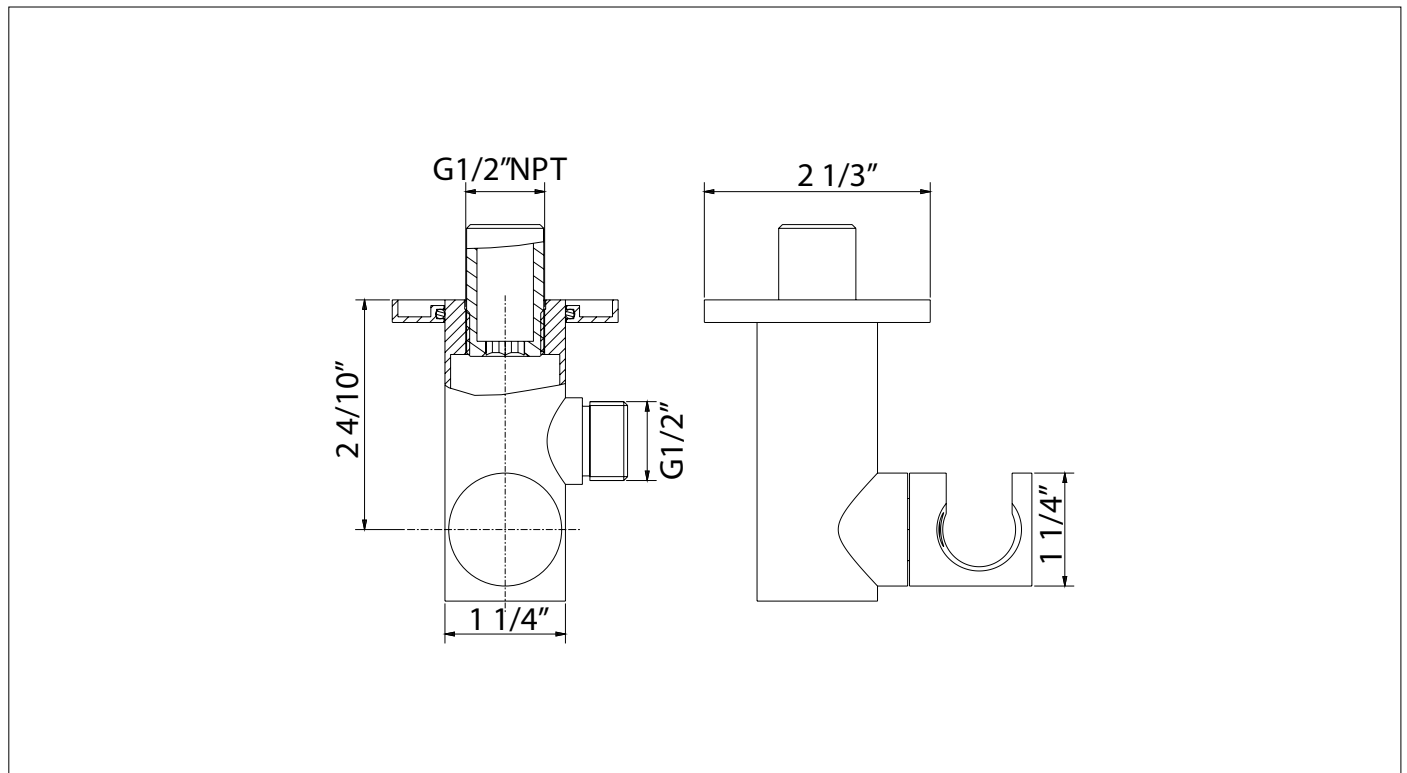

6048000

Shower Flange
with water connection

FINISHES

- 6048000PC Polished Chrome
- 6048000BN Brushed Nickel
- 6048000BG Brushed Gold
- 6048000BB Brushed Black

STANDARDS

- Compliant with ASME A112.18.1 - CSA B125.1

FEATURES

- Solid Brass Construction
- 1/2" NPT Connection
- Step-By-Step Installation Instructions

DIMENSIONS

Project _____
Contractor _____