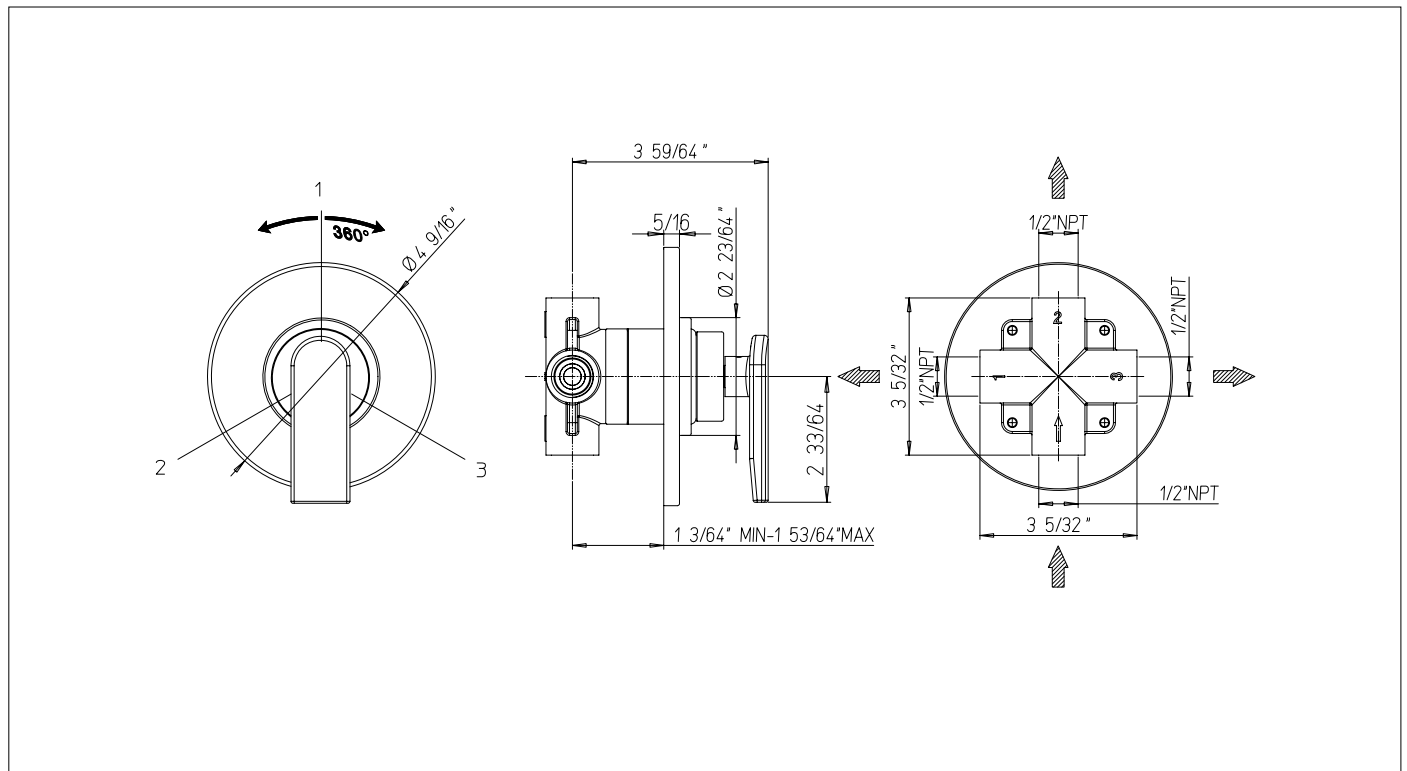

6042500

4-Port, 3 Way Diverter Valve Trim

needs rough VALVE 425

FINISHES

- 6042500PC Polished Chrome
- 6042500BG Brushed Gold
- 6042500BB Brushed Black

STANDARDS

- Compliant with ASME A112.18.1 - CSA B125.1 when sold with rough valve
- Certified by or IAPMO R&T Lab when sold with rough valve
- ADA Compliant

FEATURES

- Solid Brass Construction
- Complete Trim Kit
- Ceramic disc valve
- 3 way diverter
- Step-By-Step Installation Instructions

DIMENSIONS

Project _____
 Contractor _____