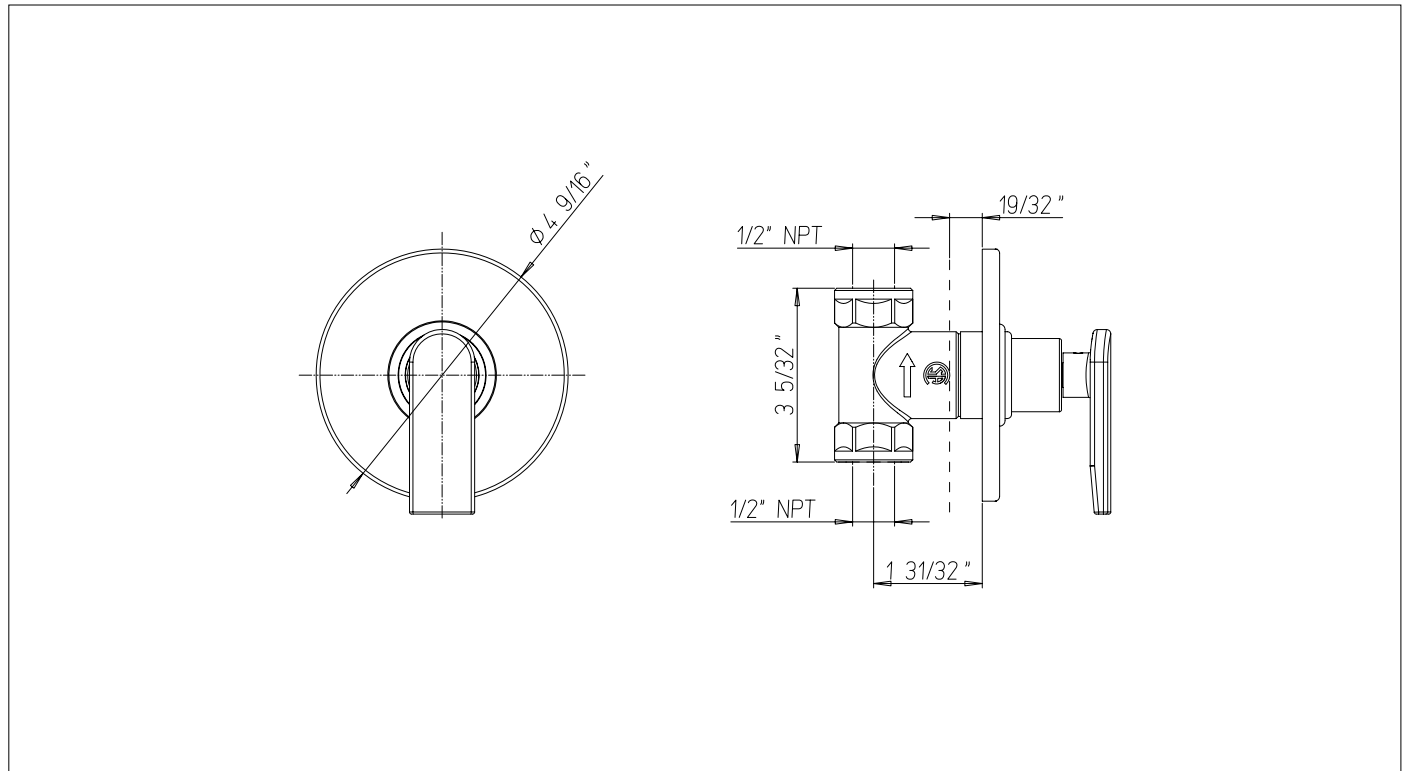

**6040200**

Volume Control Trim

needs rough VALVE 400 / 402

**FINISHES**

- 6040200PC Polished Chrome
- 6040200BG Brushed Gold
- 6040200BB Brushed Black

**STANDARDS**

- Compliant with ASME A112.18.1 - CSA B125.1 when sold with rough valve
- Certified by IAPMO R&T Lab when sold with rough valve
- ADA Compliant

**FEATURES**

- Solid Brass Construction
- Complete Trim Kit
- 1/4 turn ceramic disc valve
- Step-By-Step Installation Instructions

**DIMENSIONS**

Project \_\_\_\_\_  
 Contractor \_\_\_\_\_