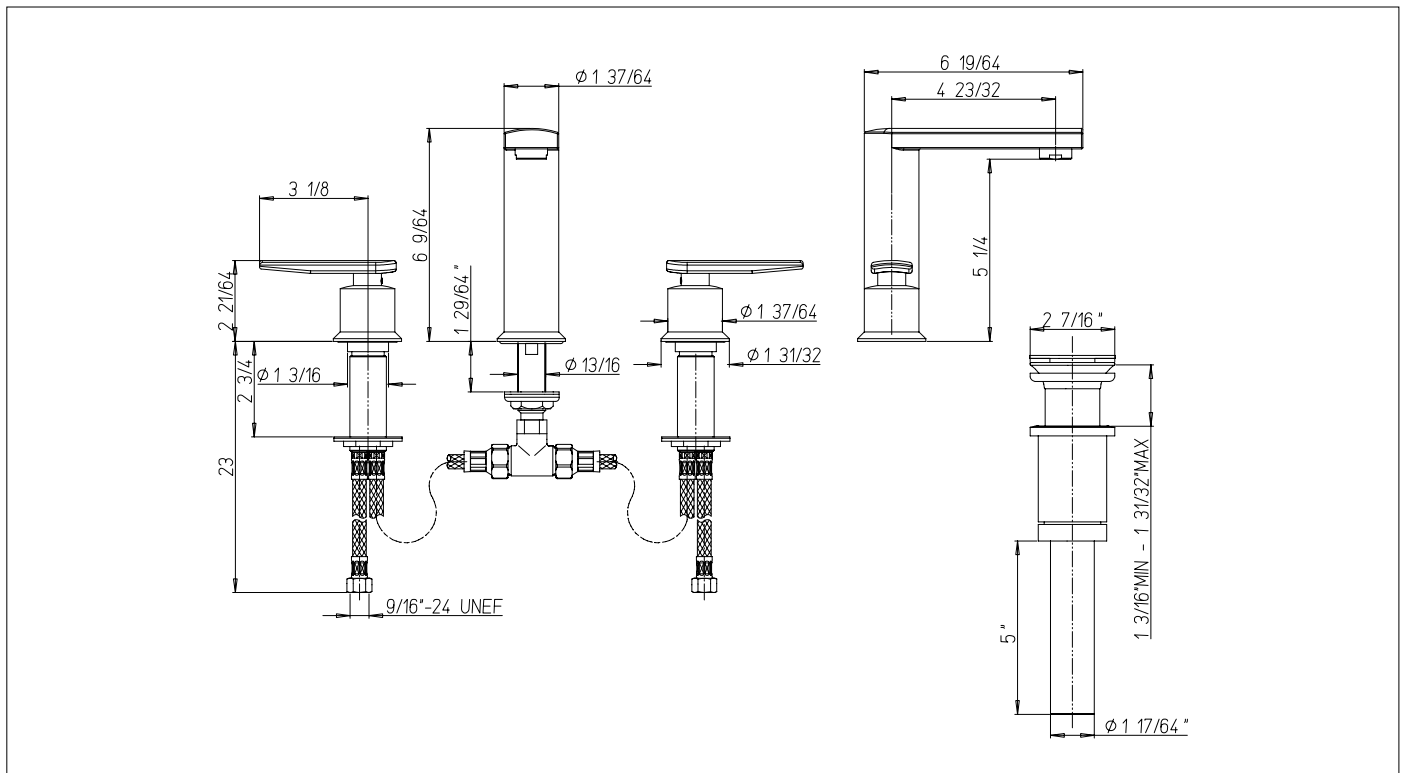

602140C
8" Widespread Lavatory

FINISHES

- 602140CPC Polished Chrome
- 602140CBG Brushed Gold
- 602140CBB Brushed Black

STANDARDS

- Compliant with ASME A112.18.1 - CSA B125.1
- Compliant with ANSI/NSF 61
- Compliant with NSF 372 (Low lead)
- Certified by IAPMO R&T Lab
- Meets EPA Water Sense Certification:
1.2gpm, 4.5L/min
- ADA Compliant

FEATURES

- Solid Brass Construction
- 1/4 turn Ceramic Disc Valve
- Metal Pop-up assembly
- Step-By-Step Installation Instructions

DIMENSIONS

Project _____
Contractor _____