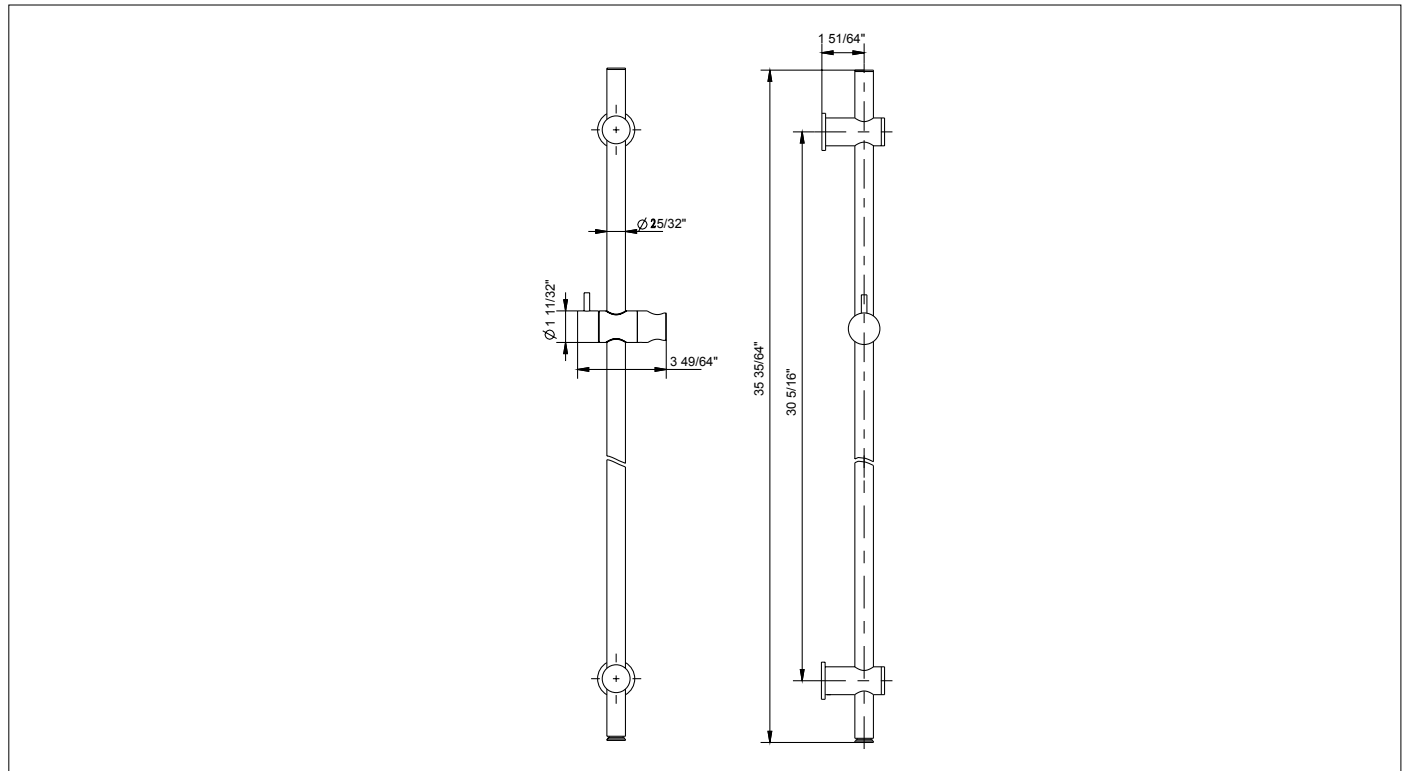

6012000

Adjustable Slide Bar
Handshower Set

FINISHES

- 6012000PC Polished Chrome
- 6012000BN Brushed Nickel
- 6012000BG Brushed Gold
- 6012000BB Brushed Black

STANDARDS

- Compliant with ASME A112.18.1 - CSA B125.1

FEATURES

- Solid Brass Construction
- 30" Slide Bar with Adjustable Bracket
- Wall Mount Bracket
- Step-By-Step Installation Instructions

DIMENSIONS

Project _____
Contractor _____