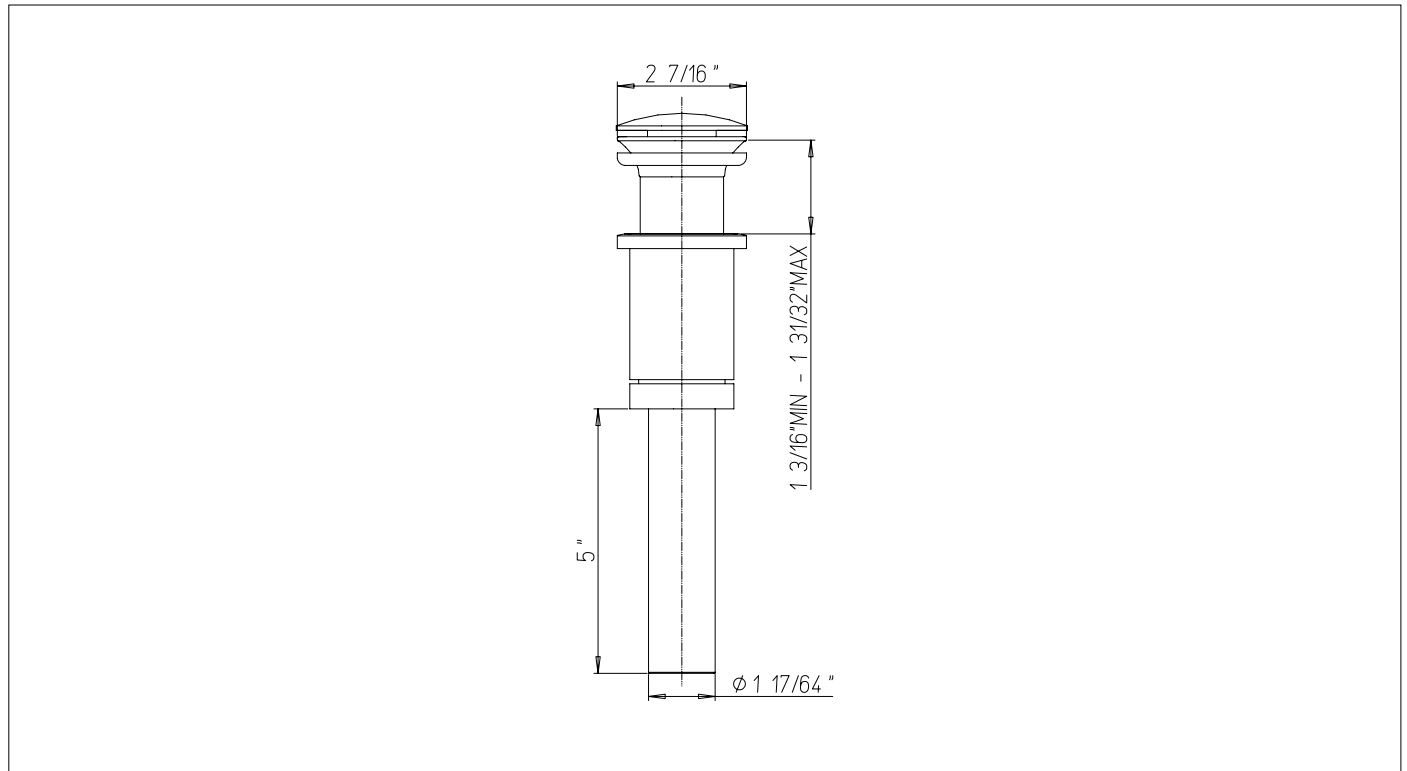

**5094500**

Push Down  
Pop Up Waste

**FINISHES**

- 5094500PC Polished Chrome
- 5094500BN Brushed Nickel
- 5094500BG Brushed Gold
- 5094500BB Brushed Black

**STANDARDS**

- Compliant with ASME A112.18.1 - CSA B125.1

**FEATURES**

- Solid Brass Construction
- Works for both applications overflow and not overflow sink
- Step-By-Step Installation Instructions

**DIMENSIONS**

Project \_\_\_\_\_  
Contractor \_\_\_\_\_