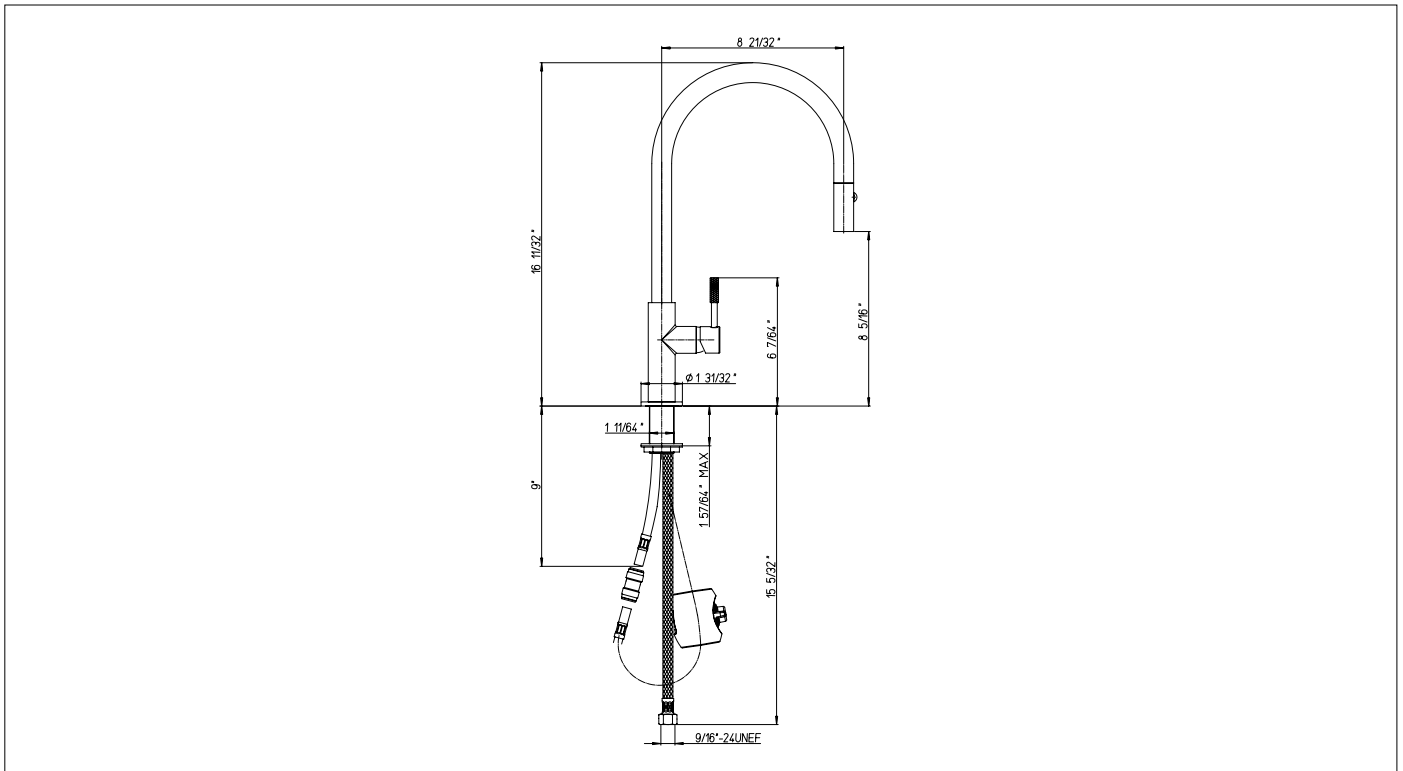

**43591S0**  
Kitchen Pull-Down Slim

**FINISHES**  
43591S0PC Polished Chrome  
43591S0BN Brushed Nickel

**STANDARDS**

- Compliant with ASME A112.18.1 - CSA B125.1
- Compliant with ANSI/NSF 61
- Certified by IAPMO R&T Lab
- Meets EPA Water Sense Certification:  
1.8gpm, L/min 6.8
- ADA Compliant

**FEATURES**

- Solid brass construction
- Single Control Operation
- 180° Spout Rotation
- 2 Function Sprayer (Spray/Stream)
- Knurled Handle
- Optional 3-hole deckplate sold separately
- Step-By-Step Installation Instructions

**DIMENSIONS**

Project \_\_\_\_\_  
Contractor \_\_\_\_\_