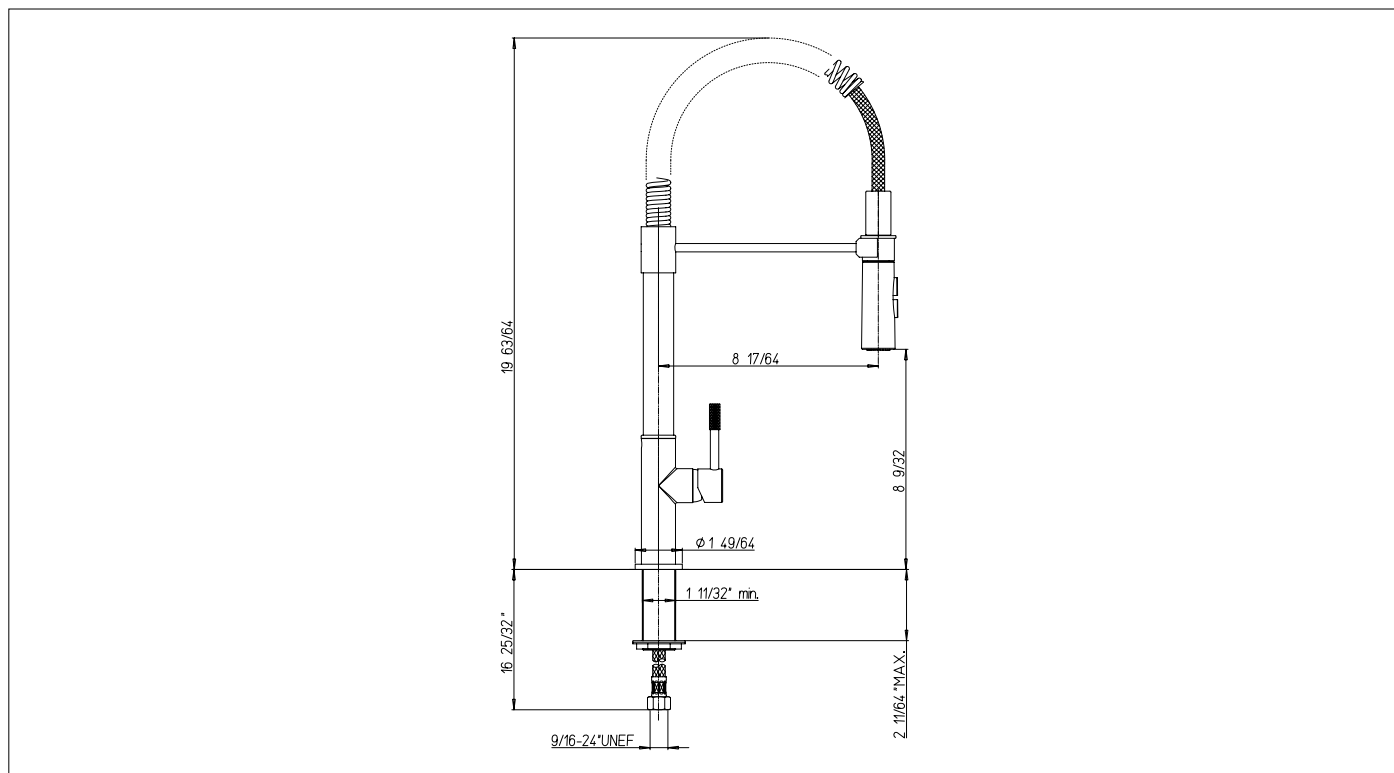

43555S0

Culinary kitchen

FINISHES

- 43555S0PC Polished Chrome
- 43555S0BN Brushed Nickel

STANDARDS

- Compliant with ASME A112.18.1 - CSA B125.1
- Compliant with ANSI/NSF 61
- Certified by IAPMO R&T Lab
- Meets EPA Water Sense Certification:
1.8gpm, L/min 6.8
- ADA Compliant

FEATURES

- Solid brass construction
- Magnetic Sprayer
- Single Control Operation
- 360° Spout Rotation
- 2 Function sprayer (Spray/Stream)
- Knurled Handle
- Optional 3-hole deckplate sold separately
- Step-By-Step Installation Instructions

DIMENSIONS

Project _____
Contractor _____