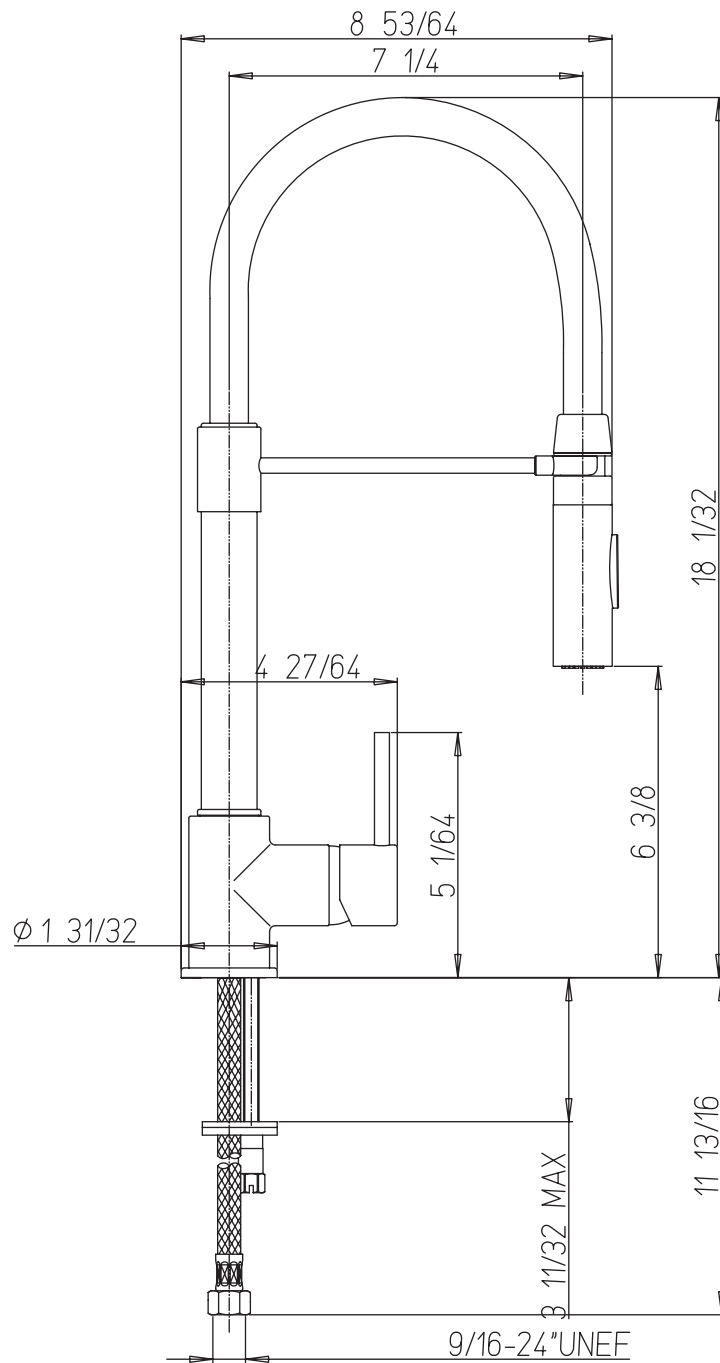

INSTALLATION DIMENSION

Kitchen series
7855500
Culinary kitchen

1-877-55 (36784)
19701 DA VINCI
LAKE FOREST, CA 92610

WWW.FORTISFAUCET.COM

FORTIS
PURO DESIGN ITALIANO