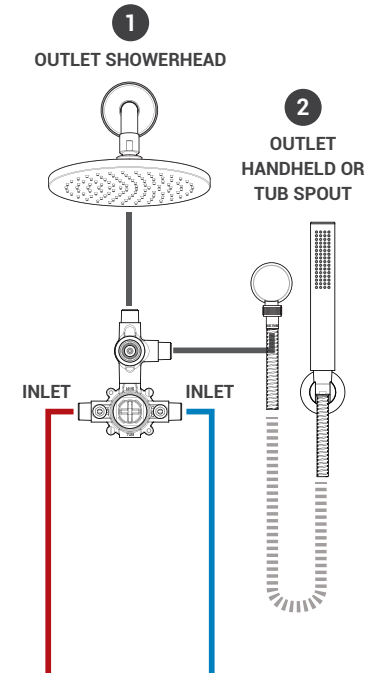

FLOWS 5.0GPM @60PSI

BUILD A SHOWER

CHOOSE YOUR SHOWER SYSTEM

**PRESSURE
BALANCE**

VALVE697

FLOWS 5.0GPM @60PSI

**PRESSURE BALANCE
WITH DIVERTER**

VALVE788