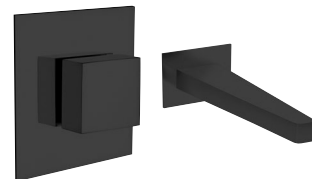

**PRESSURE BALANCE
VALVE TRIM ONLY**
9468700BB

**4-PORT, 3 WAY DIVERTER
VALVE TRIM ONLY**
9442500BB

NON-DIVERTER TUB SPOUT
9443000BB