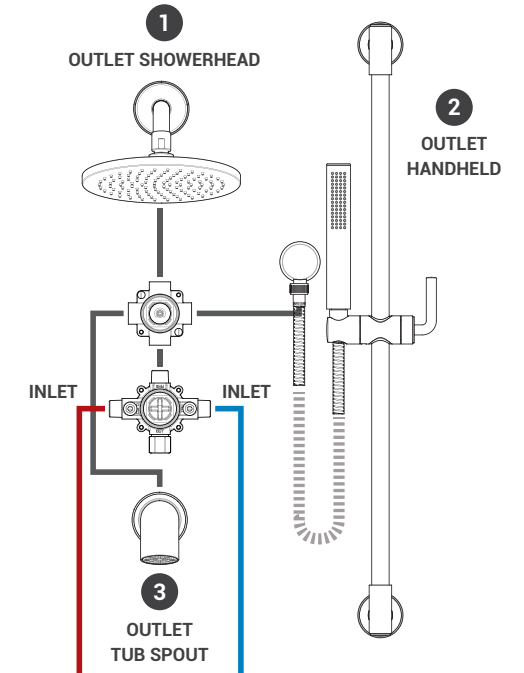

FLOWS 5.0GPM @60PSI

BUILD A SHOWER

CHOOSE YOUR SHOWER SYSTEM

**PRESSURE
BALANCE**

VALVE697

FLOWS 5.0GPM @60PSI

**PRESSURE BALANCE
WITH DIVERTER**

VALVE788

FLOWS 5.0GPM @60PSI

**4-PORT 3 WAY
DIVERTER**

VALVE425

FLOWS 5.0GPM @60PSI
USED WITH VALVE697

COMPLEMENTARY PRODUCTS

WALL MOUNTED LAVATORIES

ROMAN TUBS

TUB FILLERS