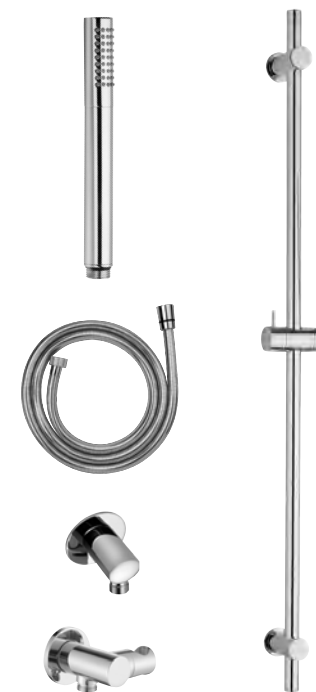

**6" CEILING MOUNT
ROUND SHOWER ARM**
5074406BN

SOLID BRASS HANDSHOWER
607800CBN

60" METAL SHOWER HOSE
5091200BN

ROUND DROP ELBOW
6050300BN

**ROUND SHOWER
HOLDER WITH INTAKE**
6048000BN

ADJUSTABLE SLIDE BAR
6012000BN

**PRESSURE BALANCE
VALVE TRIM ONLY**
6068700PC

**PRESSURE BALANCE VALVE
TRIM WITH DIVERTER ONLY**
6078800PC

**4-PORT, 3 WAY DIVERTER
VALVE TRIM ONLY**
6042500PC

NON-DIVERTER TUB SPOUT
7843000PC

**8" SLIM ROUND
SHOWERHEAD**
92759R8PC

**12" SUPPORTED
ROUND SHOWER ARM**
92745SPPC

**6" CEILING MOUNT
ROUND SHOWER ARM**
5074406PC

SOLID BRASS HANDSHOWER
607800CPC

60" METAL SHOWER HOSE
5091200PC

ROUND DROP ELBOW
6050300PC

**ROUND SHOWER
HOLDER WITH INTAKE**
6048000PC