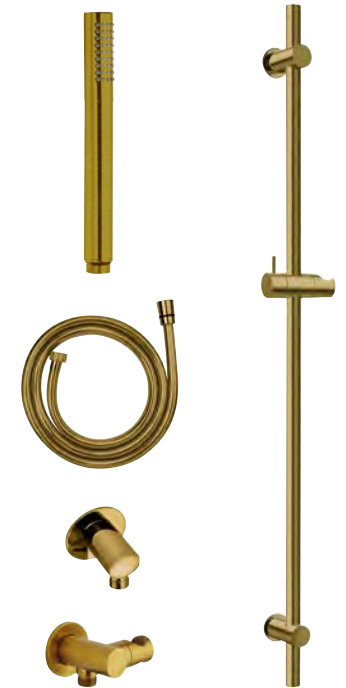

NON-DIVERTER TUB SPOUT
7843000BB

**8" BRASS ROUND
SHOWERHEAD**
92760S1CBB

**12" SUPPORTED
ROUND SHOWER ARM**
92745SPBB

**6" CEILING MOUNT
ROUND SHOWER ARM**
5074406BB

SOLID BRASS HANDSHOWER
607800CBB

60" METAL SHOWER HOSE
5091200BB

ROUND DROP ELBOW
6050300BB

**ROUND SHOWER
HOLDER WITH INTAKE**
6048000BB

ADJUSTABLE SLIDE BAR
6012000BB

BRERA

SINGLE CONTROL LAVATORY
92211LCBG

8" WIDESPREAD LAVATORY
922140CBG

**PRESSURE BALANCE
VALVE TRIM ONLY**
92687L0BG

**PRESSURE BALANCE VALVE
TRIM WITH DIVERTER ONLY**
92788L0BG

**4-PORT, 3 WAY DIVERTER
VALVE TRIM ONLY**
92425L0BG

NON-DIVERTER TUB SPOUT
7843000BG

**8" BRASS ROUND
SHOWERHEAD**
92760S1CBG

**12" SUPPORTED
ROUND SHOWER ARM**
92745SPBG

**6" CEILING MOUNT
ROUND SHOWER ARM**
5074406BG

SOLID BRASS HANDSHOWER
607800CBG

60" METAL SHOWER HOSE
5091200BG

ROUND DROP ELBOW
6050300BG

**ROUND SHOWER
HOLDER WITH INTAKE**
6048000BG

ADJUSTABLE SLIDE BAR
6012000BG