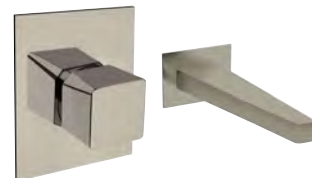

**PRESSURE BALANCE
VALVE TRIM ONLY**
9468700BN

**4-PORT, 3 WAY DIVERTER
VALVE TRIM ONLY**
9442500BN

NON-DIVERTER TUB SPOUT
9443000BN