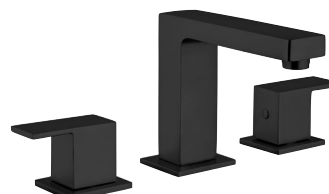

ADJUSTABLE SLIDE BAR
8412000BN

ABRUZZO & SCALA

BB
Brushed
Black

SINGLE CONTROL LAVATORY
942110CBB

SINGLE CONTROL LAVATORY
842110CBB

8" WIDESPREAD LAVATORY
842120CBB

**PRESSURE BALANCE
VALVE TRIM ONLY**
9468700BB