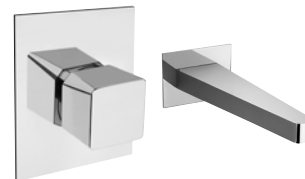

**PRESSURE BALANCE
VALVE TRIM ONLY**
9468700PC

**4-PORT, 3 WAY DIVERTER
VALVE TRIM ONLY**
9442500PC

NON-DIVERTER TUB SPOUT
9443000PC