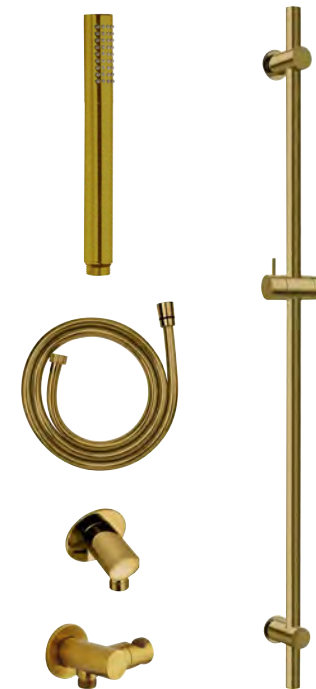

**6" CEILING MOUNT
ROUND SHOWER ARM**
5074406BB

SOLID BRASS HANDSHOWER
607800CBB

60" METAL SHOWER HOSE
5091200BB

ROUND DROP ELBOW
6050300BB

**ROUND SHOWER
HOLDER WITH INTAKE**
6048000BB

ADJUSTABLE SLIDE BAR
6012000BB

VITRINA

BG
Brushed
Gold

SINGLE CONTROL LAVATORY
602110CBG

8" WIDESPREAD LAVATORY
602140CBG

**PRESSURE BALANCE
VALVE TRIM ONLY**
6068700BG

**PRESSURE BALANCE VALVE
TRIM WITH DIVERTER ONLY**
6078800BG

**4-PORT, 3 WAY DIVERTER
VALVE TRIM**
6042500BG

NON-DIVERTER TUB SPOUT
7843000BG

**8" BRASS ROUND
SHOWERHEAD**
92760S1CBG

**12" SUPPORTED
ROUND SHOWER ARM**
92745SPBG

**6" CEILING MOUNT
ROUND SHOWER ARM**
5074406BG

SOLID BRASS HANDSHOWER
607800CBG

60" METAL SHOWER HOSE
5091200BG