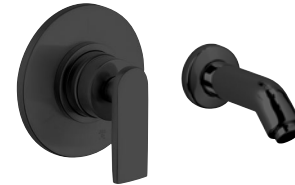

**PRESSURE BALANCE
VALVE TRIM ONLY**
6068700BB

**4-PORT, 3 WAY DIVERTER
VALVE TRIM ONLY**
6042500BB

NON-DIVERTER TUB SPOUT
7843000BB