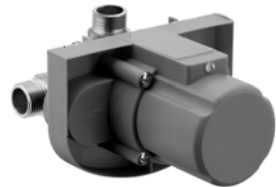

**PRESSURE
BALANCE**

VALVE697

FLOWS 5.0GPM @60PSI

**PRESSURE BALANCE
WITH DIVERTER**

VALVE788

FLOWS 5.0GPM @60PSI

**4-PORT 3 WAY
DIVERTER**

VALVE425