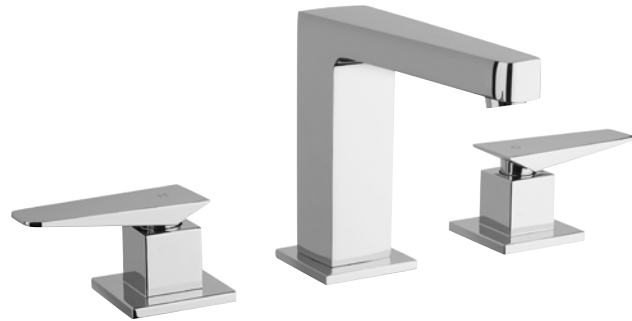

FLOWS 5.0GPM @60PSI

**4-PORT 3 WAY
DIVERTER**

VALVE425

FLOWS 5.0GPM @60PSI
USED WITH VALVE697

COMPLEMENTARY PRODUCTS

WALL MOUNTED LAVATORIES

ROMAN TUBS

TUB FILLERS