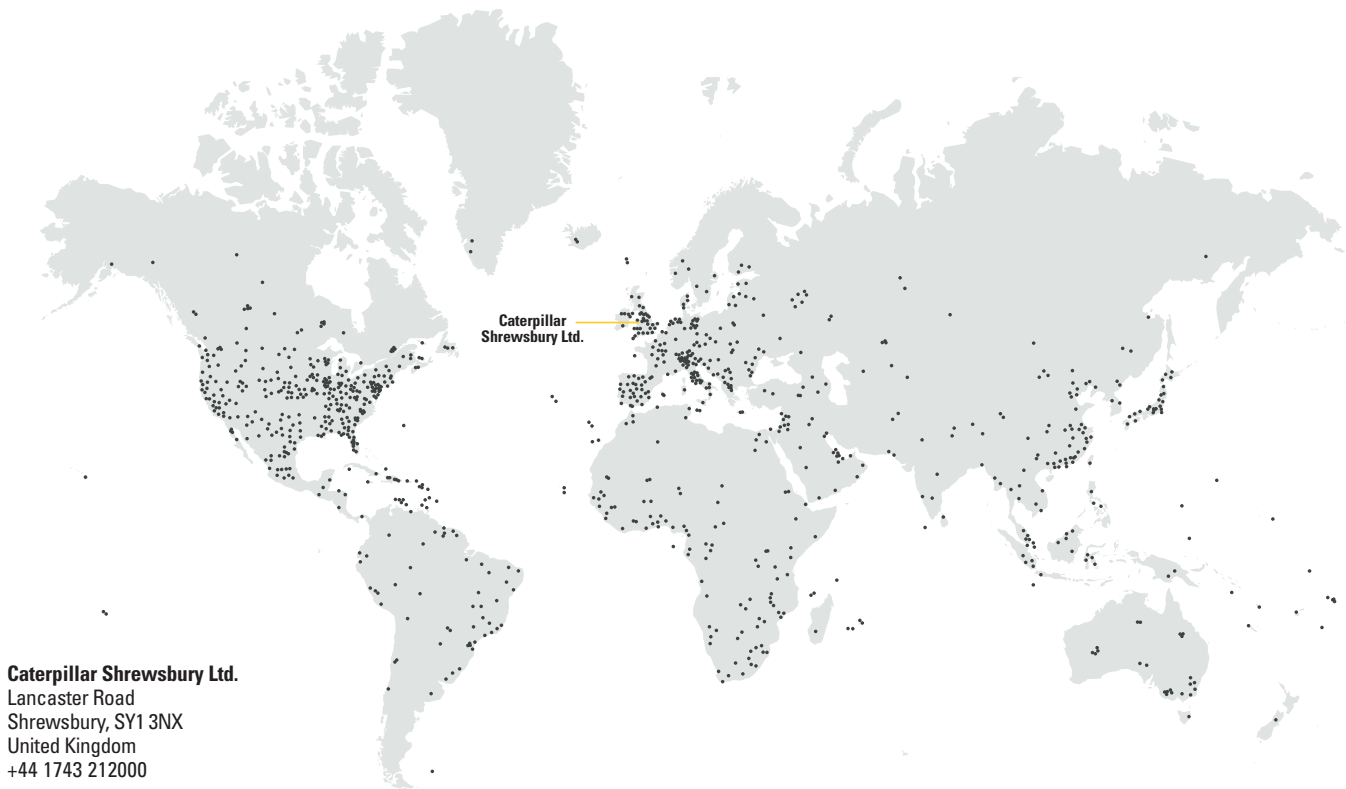

## Worldwide CAT® Support

160 dealerships and over 2,000 branch stores located in 193 countries, all ensuring service and support is readily available for the most time sensitive operations.

- Over 5,200 parts distribution employees worldwide
- Supporting over 750,000 unique Cat parts
- Distribution facilities strategically located on 6 continents