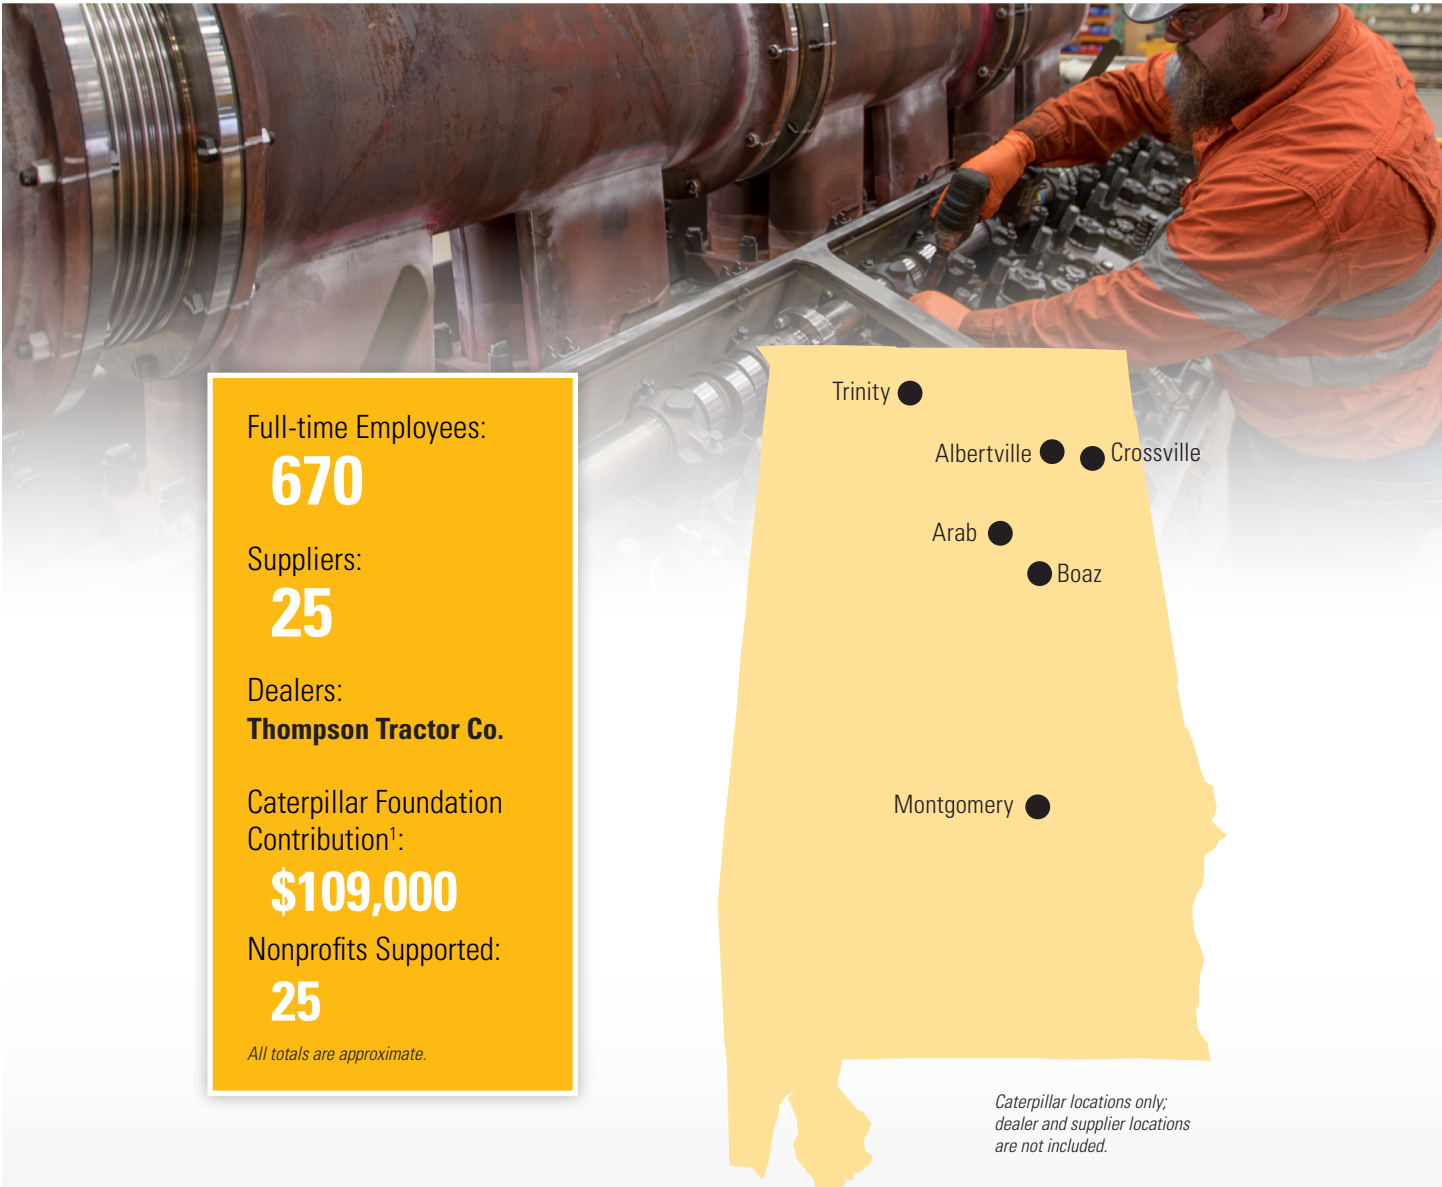

OUR PRESENCE IN:

ALABAMA

Full-time Employees:

670

Suppliers:

25

Dealers:

Thompson Tractor Co.

Caterpillar Foundation
Contribution¹:

$109,000

Nonprofits Supported:

25

All totals are approximate.

Trinity ●

Albertville ● ● Crossville

Arab ●

● Boaz

Montgomery ●

*Caterpillar locations only;
dealer and supplier locations
are not included.*

ABOUT CATERPILLAR

For nearly 100 years, we've been helping customers build a better, more sustainable world and are committed and contributing to a reduced-carbon future. Our innovative products and services, backed by our global dealer network, provide exceptional value that helps customers succeed.

4M+

Cat® Products at Work
Around the World*

*Includes discontinued products.

109,100

Global Full-Time
Employees

2022 Sales
and Revenues

$59.4B

PRODUCT LINE

Caterpillar Inc. is
the world's leading
manufacturer of:

WE HELP OUR CUSTOMERS **BUILD A BETTER, MORE SUSTAINABLE WORLD.**