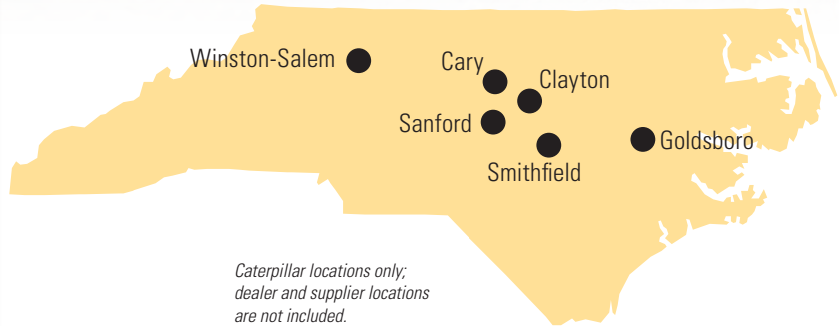

OUR PRESENCE IN:

NORTH CAROLINA

Full-time Employees:

2,900

Suppliers:

200

Dealers:

**Carolina Cat
Gregory Poole**

Caterpillar Foundation
Contribution¹:

$1M

Nonprofits Supported:

160

All totals are approximate.

*Caterpillar locations only;
dealer and supplier locations
are not included.*

ABOUT CATERPILLAR

For nearly 100 years, we've been helping customers build a better, more sustainable world and are committed and contributing to a reduced-carbon future. Our innovative products and services, backed by our global dealer network, provide exceptional value that helps customers succeed.

4M+

Cat® Products at Work
Around the World*

*Includes discontinued products.

109,100

Global Full-Time
Employees

2022 Sales
and Revenues

$59.4B

PRODUCT LINE

Caterpillar Inc. is
the world's leading
manufacturer of:

WE HELP OUR CUSTOMERS **BUILD A BETTER, MORE SUSTAINABLE WORLD.**