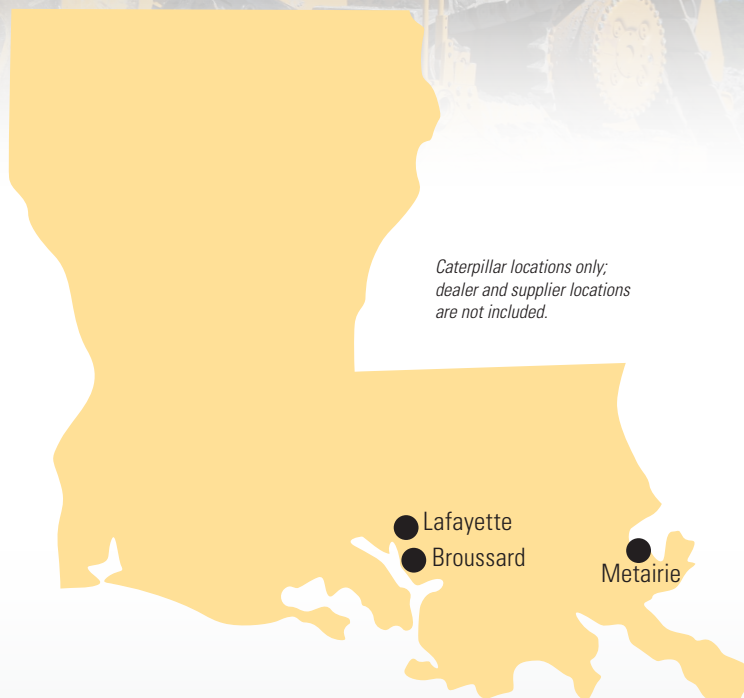

OUR PRESENCE IN:

LOUISIANA

Full-time Employees:

130

Suppliers:

<10

Dealers:

Louisiana Cat

Caterpillar Foundation
Contribution¹:

$24,500

Nonprofits Supported:

10

All totals are approximate.

ABOUT CATERPILLAR

For nearly 100 years, we've been helping customers build a better, more sustainable world and are committed and contributing to a reduced-carbon future. Our innovative products and services, backed by our global dealer network, provide exceptional value that helps customers succeed.

4M+

Cat® Products at Work
Around the World*

*Includes discontinued products.

109,100

Global Full-Time
Employees

2022 Sales
and Revenues

$59.4B

PRODUCT LINE

Caterpillar Inc. is the world's leading manufacturer of:

WE HELP OUR CUSTOMERS **BUILD A BETTER, MORE SUSTAINABLE WORLD.**