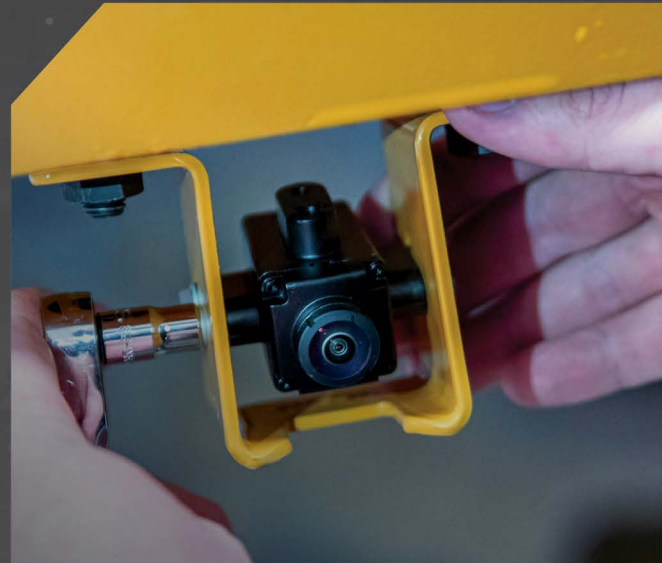

BEHIND THE SCENES

Rear Camera is a multi-component safety system designed to increase rear visibility and enhance the operator's awareness of their surroundings. Here's how:

A high-definition camera placed at the back of the machine allows operators to have rear visibility.

An in-cab mounted display gives the operators a high-resolution view — allowing them to notice small, important details.

Real-time transmission shows operators what's happening, while it's happening.

View options give you the choice of rear display at all times, or when the machine is in reverse only.

Fewer accidents

Less downtime

Reduced injury costs

Cost savings due to fewer spotters needed

Increased operator comfort

AN EASY ADDITION TO YOUR SAFETY EQUATION

Adding the Rear Camera system to your entire fleet— Cat machines and other brands — is an easy way to boost your job site safety. The Rear Camera system can be installed on any 12- or 24-Volt system.

+

=

Rear Camera

Your Fleet

Increased Safety and Productivity

TAKE THE NEXT STEP TOWARD A **SAFER** SITE

Talk to your Cat dealer about installing **CAT® DETECT
WITH REAR CAMERA** on your equipment.

Interested in more convenient, affordable ways to enhance safety on your site? Other options include **Cat® Detect with Surround Cameras**, **Cat® Detect with Smart Camera**, and the **Cat® Seat Belt Reminder**. Investing in these easy upgrades delivers big returns for your operation: Fewer accidents. Less downtime. Lower costs. More confident, productive operators.