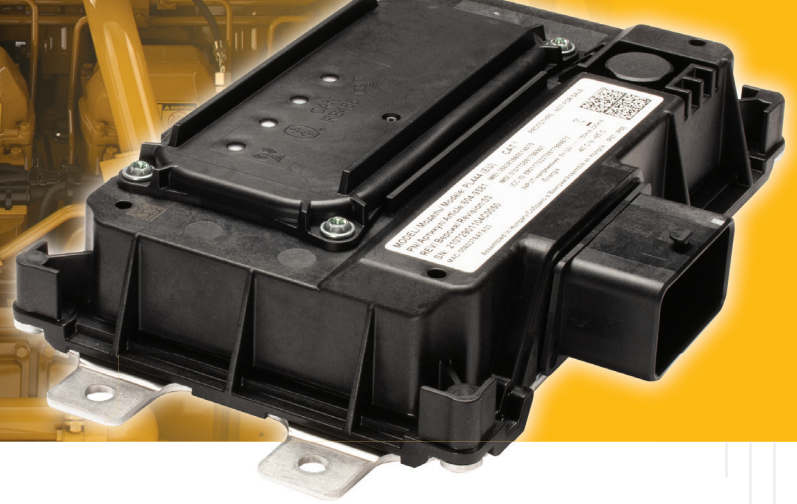

CAT[®] PRODUCT LINK™ TECHNOLOGY

PRODUCT LINK™

Cat[®] Product Link™ PL444

The Cat[®] PL444 Radio allows you to collect and monitor engine information to maximize the performance of your Cat and OEM assets, proactively identify issues that may impact your operations, and quickly respond to any alerts that may occur.

KEY FEATURES

The PL444 provides all the basic information to keep your Cat engine working productively, so your operation can stay up and running.

- [+] Engine Hours
- [+] Location
- [+] Idle Time
- [+] Fuel Usage
- [+] Run Status
- [+] Diagnostic Codes
- [+] Battery Voltage
- [+] Engine Speed
- [+] Oil Pressure
- [+] Engine Coolant Temperature
- [+] Engine Percent Load
- [+] Diesel Exhaust Fluid (DEF) Level