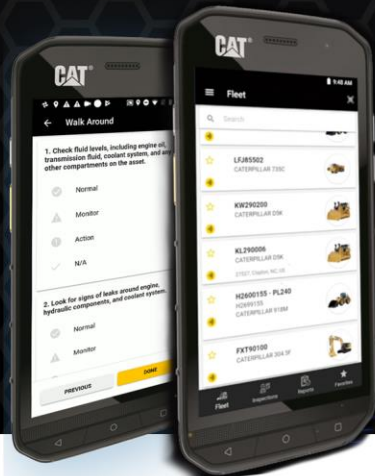

A SMARTER WAY TO INSPECT YOUR FLEET

Looking for better asset productivity with digital inspections? Now with Cat® Inspect, you can start every day with access to your equipment data from any mobile device.

CAT® INSPECT CAT EQUIPMENT MANAGEMENT

- Create custom check lists and inspection forms
- Share photos, videos, and comments
- Capture on-the-go notes and additional asset information
- Rate actionable items for quick identification
- Secure inspection results for Cat and non-Cat assets
- Integrate with [My.Cat.Com](#) and [VisionLink®](#)

An easy-to-use app that captures daily inspections data and integrates with your other Cat systems, so you can keep a close eye on your equipment and reduce downtime.

 **Download App Now**

CAT

Available on the App Store