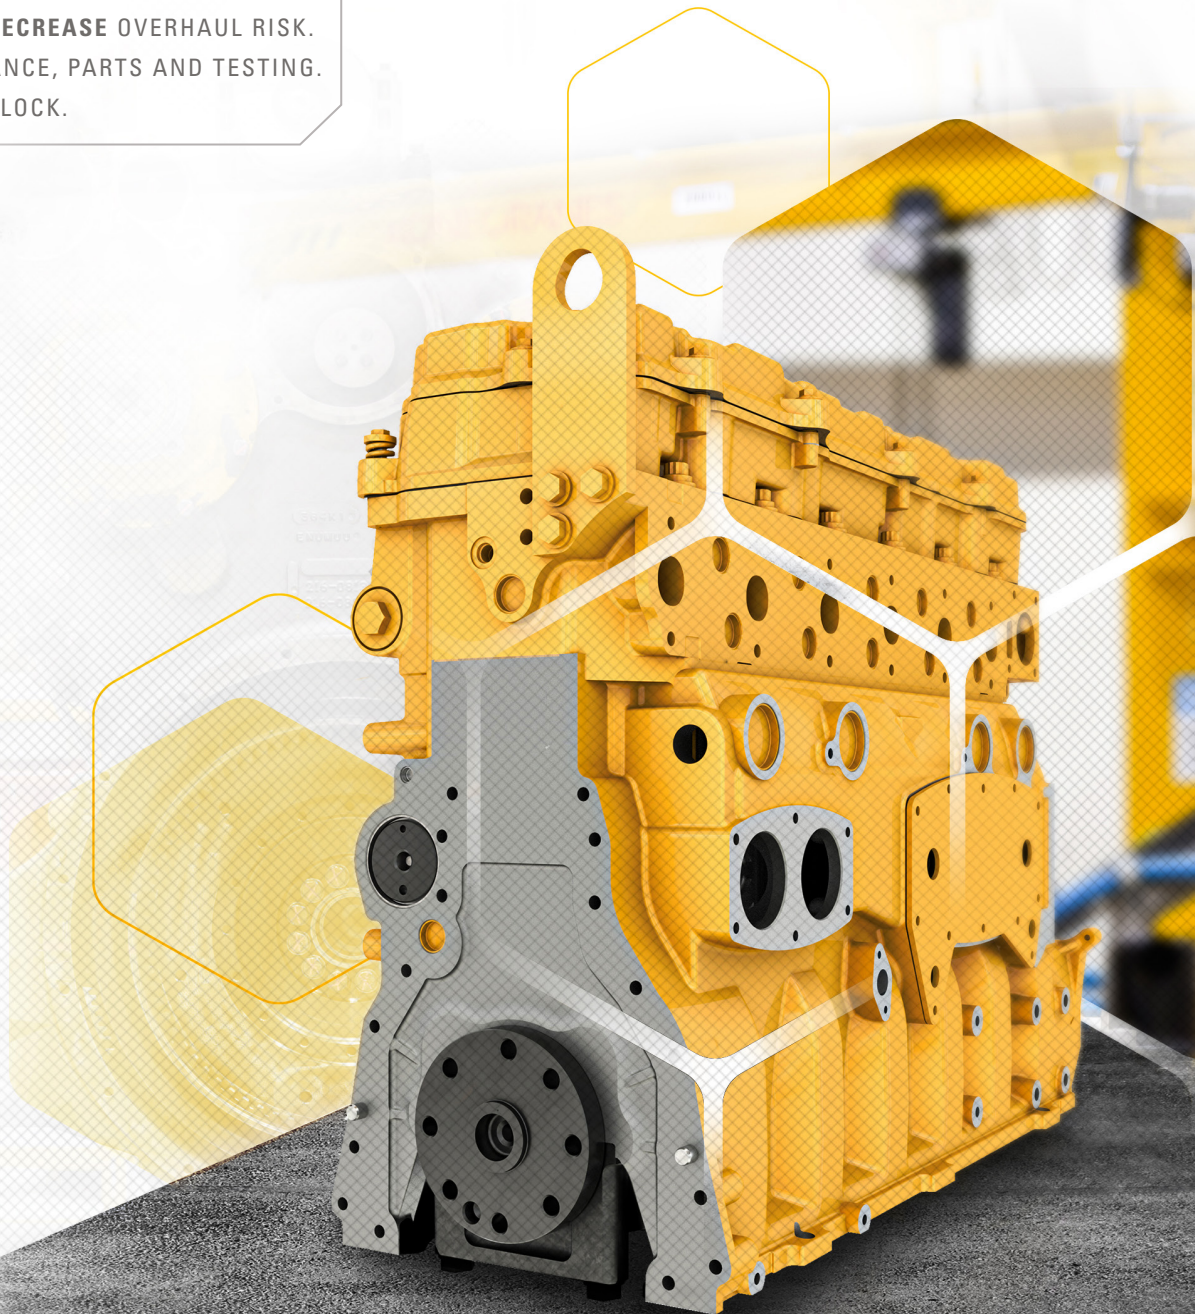

CAT[®] LONG BLOCKS

A LOW COST ENGINE REPAIR SOLUTION

INCREASE UPTIME. DECREASE OVERHAUL RISK.
LIKE NEW PERFORMANCE, PARTS AND TESTING.
BETTER BY A LONG BLOCK.

LIKE NEW PERFORMANCE AT LESS-THAN-NEW COST.

THAT'S WHAT YOU GET WITH CAT® REMAN LONG BLOCKS

It's decision time. Which engine repair option best suits your needs? With time and cost savings, like new performance and the reassurance of Genuine Cat® parts and same-as-new Caterpillar parts warranty coverage,* Cat Reman long blocks are the right decision.

PUT TIME ON YOUR SIDE.

Cat long blocks put time on your side with quick turnarounds, widespread availability and more of what you need.

- Faster turnaround time
- Save up to 30 hours compared to typical rebuilds
- Reduce labor hours on engine build-ups to help lower total costs of operation
- Nearly 75% fully assembled means less labor time

CUT COSTS, NOT CORNERS.

Compared to total engine overhauls, Cat long blocks provide big savings in time, labor and overhaul costs. Best of all? Your engine will be restored to like-new performance, for less.