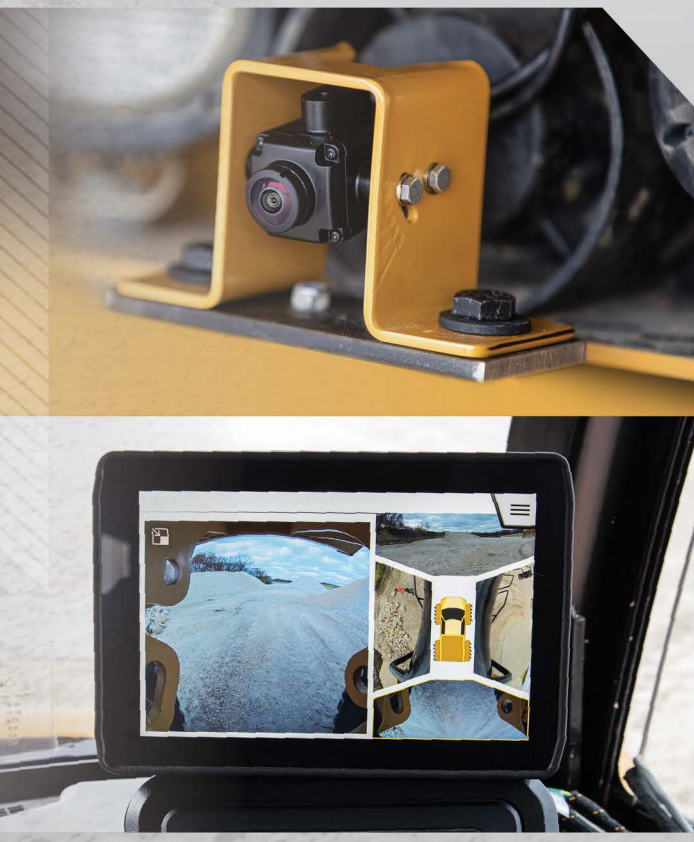

**CAT® DETECT WITH
SURROUND CAMERAS**

A SAFER SITE IN PLAIN SIGHT

CAT® SAFETY UPGRADES

GIVE YOUR OPERATORS A BIRD'S-EYE VIEW

Accidents on construction sites result in more than 150,000 injuries a year, per the U.S. Bureau of Labor Statistics. **That's one injured worker for every 10 on the job**, according to the U.S. Occupational Safety and Health Administration.

Limited visibility can play a major role in these accidents. One way to help solve this problem is with **CAT® SURROUND CAMERAS**; a quick, easy upgrade.

ACHIEVE YOUR VISION OF SAFER OPERATION

The Surround Camera system helps your operators work more confidently and keeps your ground crew safe. Here's how it works:

- **Rugged, vibration-resistant cameras** (three or four) mount on the outside of the machine. Point the cameras to the front, rear, and/or sides of the machine, as well as, buckets and attachments to increase visibility.
- **Live images in the cab** let operators see views from all cameras at once, providing a bird's-eye view around the machine and a larger, dedicated view on the left side of the display.

TAKE THE NEXT STEP TOWARD A **SAFER** SITE

Talk to your Cat dealer about installing **CAT® DETECT WITH SURROUND CAMERAS** on your equipment.

Interested in more convenient, affordable ways to enhance safety on your site? Other options include **Cat® Detect with Smart Camera**, **Cat® Detect with Rear Camera**, and the **Cat® Seat Belt Reminder**. Investing in these easy upgrades delivers big returns for your operation: Fewer accidents. Less downtime. Lower costs. More confident, productive operators.