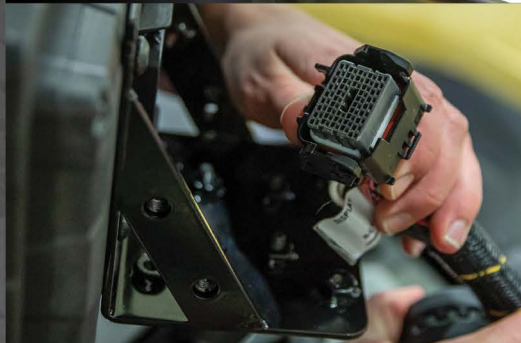

**CAT® DETECT WITH
SURROUND CAMERAS**

A SAFER SITE IN PLAIN SIGHT

CAT® SAFETY UPGRADES

GIVE YOUR OPERATORS A BIRD'S-EYE VIEW

Accidents on construction sites result in more than 150,000 injuries a year, per the U.S. Bureau of Labor Statistics. **That's one injured worker for every 10 on the job**, according to the U.S. Occupational Safety and Health Administration.

Limited visibility can play a major role in these accidents. One way to help solve this problem is with **CAT® SURROUND CAMERAS**; a quick, easy upgrade.

ACHIEVE YOUR VISION OF SAFER OPERATION

The Surround Camera system helps your operators work more confidently and keeps your ground crew safe. Here's how it works:

- **Rugged, vibration-resistant cameras** (three or four) mount on the outside of the machine. Point the cameras to the front, rear, and/or sides of the machine, as well as, buckets and attachments to increase visibility.
- **Live images in the cab** let operators see views from all cameras at once, providing a bird's-eye view around the machine and a larger, dedicated view on the left side of the display.

A SOLUTION THAT WORKS ACROSS YOUR FLEET

Unlike generic closed-circuit camera systems, Surround Cameras stand up to tough conditions and adapt to your operator and application requirements. Adding it to your Cat equipment — and other brands — is quick and easy. You can install the camera system on any machine with a 12- or 24-Volt DC system.