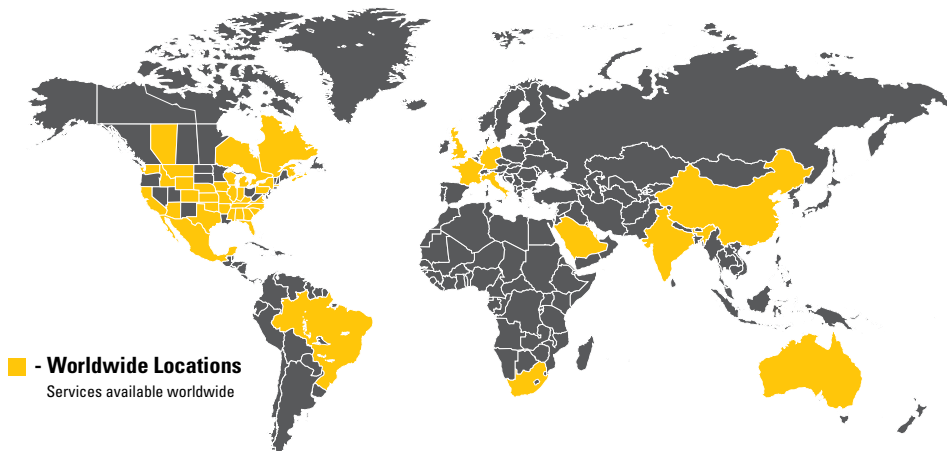

Progress Rail's deep industry expertise ensures a commitment to quality through innovative solutions. With a global network across the United States, Canada, Mexico, Brazil, Germany, Italy, Australia, China, Germany, India, South Africa, the United Arab Emirates and the United Kingdom, we are committed to serving our customers.

INFRASTRUCTURE

Trackwork & Fasteners
Rail Welding
Rail Services
Signaling
Kershaw® Maintenance-of-Way Equipment
Kershaw® Vegetation Management Equipment

ENGINES

Locomotive Engines
Marine Engines
Emissions Kits
Power Assemblies
Natural Gas Solutions

SUSTAINABILITY

EMD® Joule Battery Electric Locomotive
Recycling

■ - Worldwide Locations
Services available worldwide

LEARN
MORE

CONTACT
US

+1 800-476-8769
ProgressRail.com

FOLLOW
US